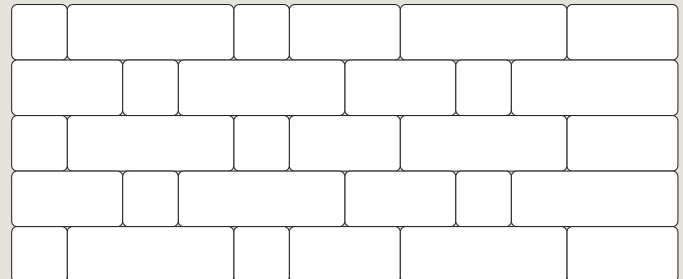

Bond using 300mm, 200mm & 100mm blocks