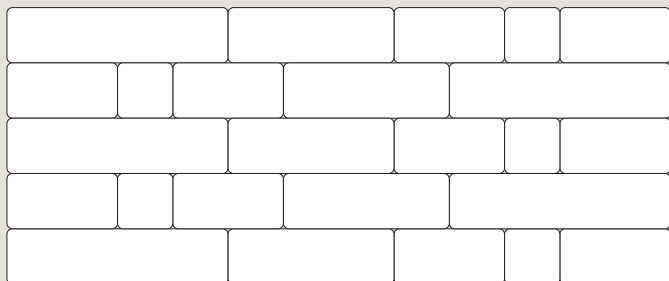

Half Bond using 400mm blocks & 200mm block starters

Bond using 400mm, 300mm, 200mm & 100mm blocks