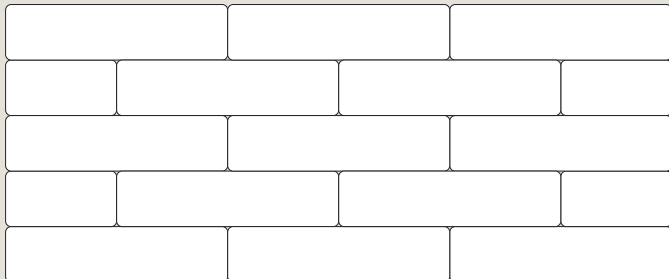

Wall Patterns

Half Bond using 400mm blocks & 200mm block starters