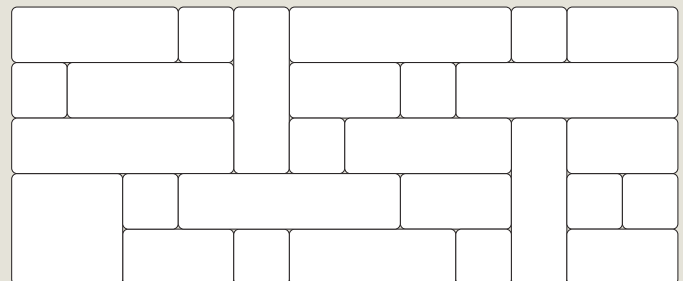

#### *Four Modular Sizes Available:*

100mm x 200mm x 100mm, 100mm x 200mm x 200mm  
100mm x 200mm x 300mm, 100mm x 200mm x 400mm

Chateau Wall™ opens new horizons in free standing garden wall and small retaining wall options. With its versatile modular sizing and glue together construction, Chateau Wall™ is an easy way creatively enhance your outdoor spaces. Each individual block is treated to give it a hand hewn old world look that complements the Northwest landscape. Available in four sizes and several colors that complement Western Interlock Roca style pavers, Chateau Wall's options are endless.

## Wall Patterns

*Half Bond using 400mm blocks & 200mm block starters*

*Bond using 300mm, 200mm & 100mm blocks*

*Bond using 400mm, 300mm, 200mm & 100mm blocks*

*Random using 400mm, 300mm, 200mm & 100mm blocks w/ jumper blocks*