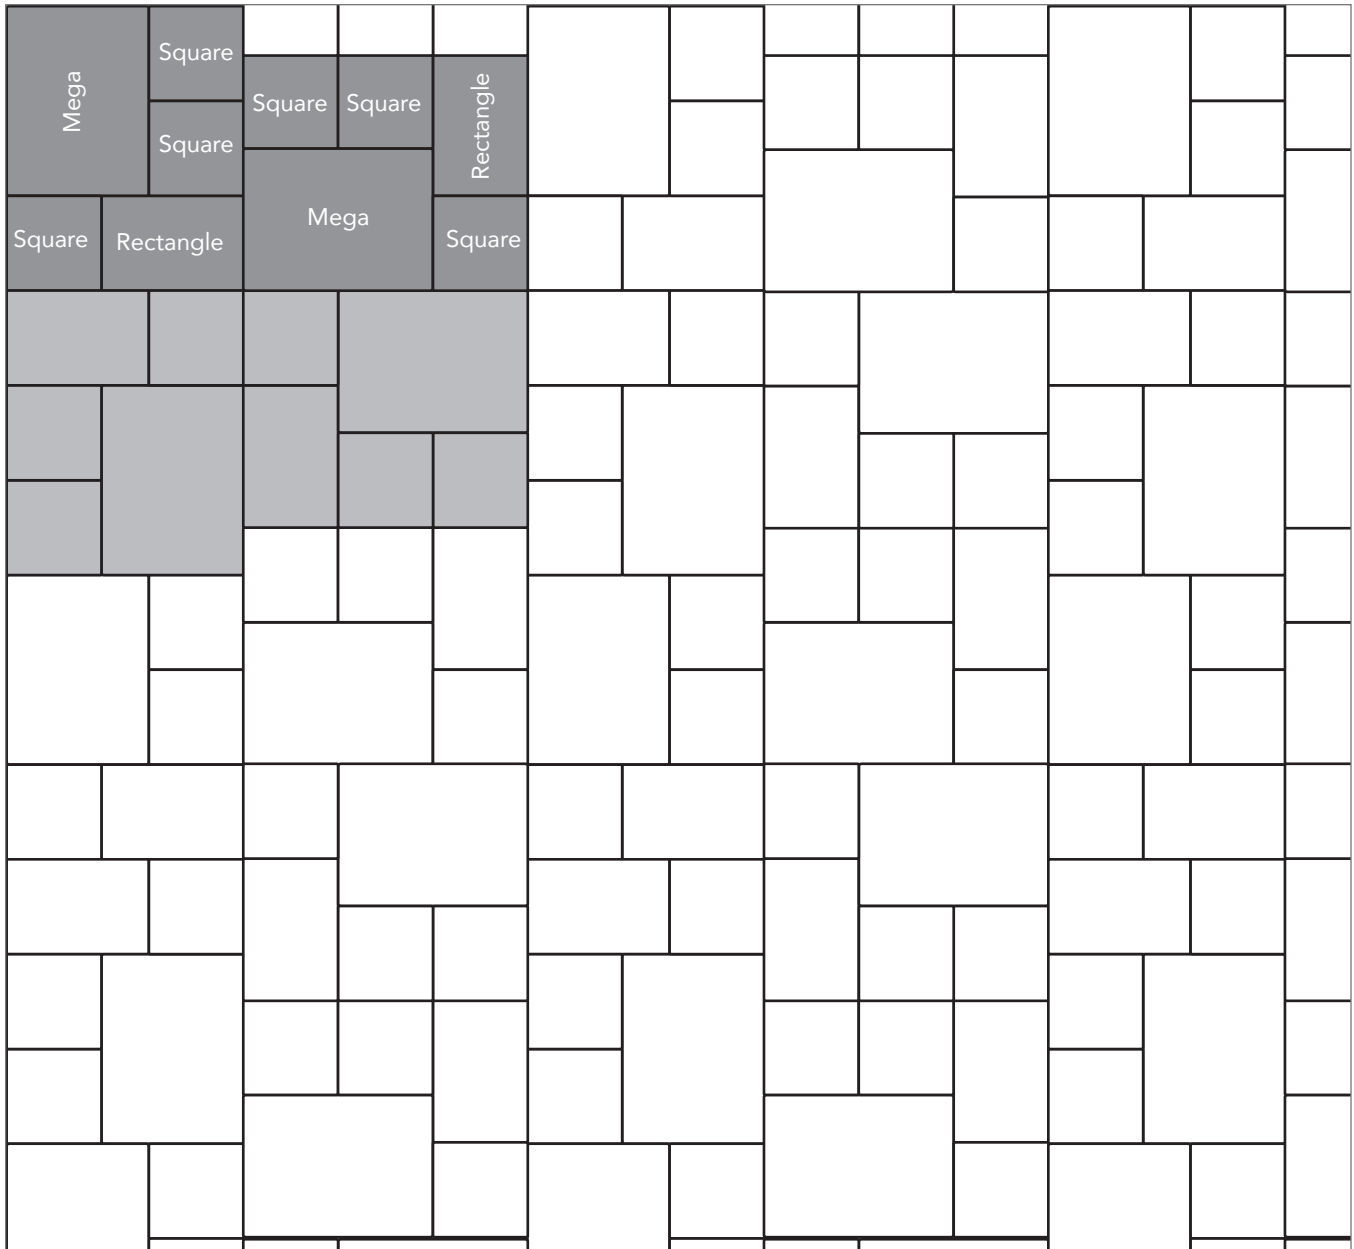

ARTISAN COBBLESTONE
PAVER PATTERNS

Grey shaded area in patterns indicate repeating pattern.

Interlace Pattern
75% Rectangle and 25% Square

NAME	UNITS/PALLET	SQ. FT./PALLET
Square (5x5)	512	107
Rectangle (5x8)	384	121

Grey shaded area in patterns indicate repeating pattern.

Random One Pattern

40% Mega, 20% Rectangle and 40% Square

NAME	UNITS/PALLET	SQ. FT./PALLET
Square (5x5)	512	107
Rectangle (5x8)	384	121
Mega (8x11)	160	102

Grey shaded area in patterns indicate repeating pattern.

Random Cobble Pattern
60% Mega, 30% Rectangle, 10% Square

NAME	UNITS/PALLET	SQ. FT./PALLET
Square (5x5)	512	107
Rectangle (5x8)	384	121
Mega (8x11)	160	102

Grey shaded area in patterns indicate repeating pattern.

Herringbone Flagstone Pattern

37.5% Mega, 37.5% Rectangle and 25% Square

NAME	UNITS/PALLET	SQ. FT./PALLET
Square (5x5)	512	107
Rectangle (5x8)	384	121
Mega (8x11)	160	102