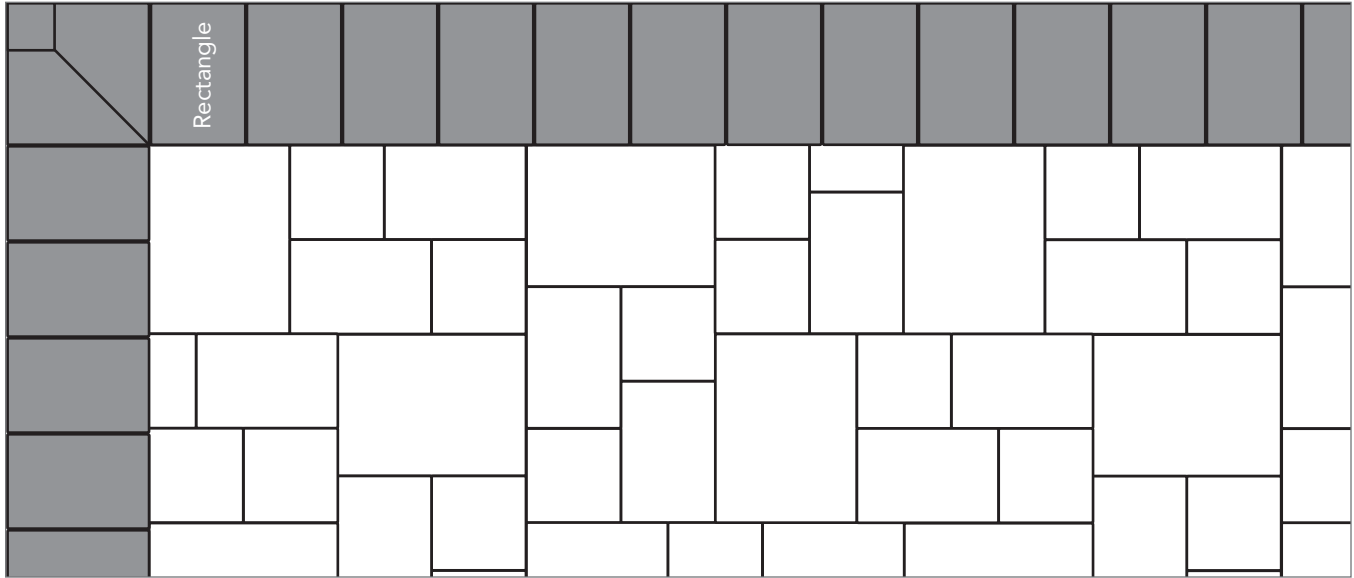

Grey shaded area in patterns indicate repeating pattern.

Soldier Course Border

100% Rectangle