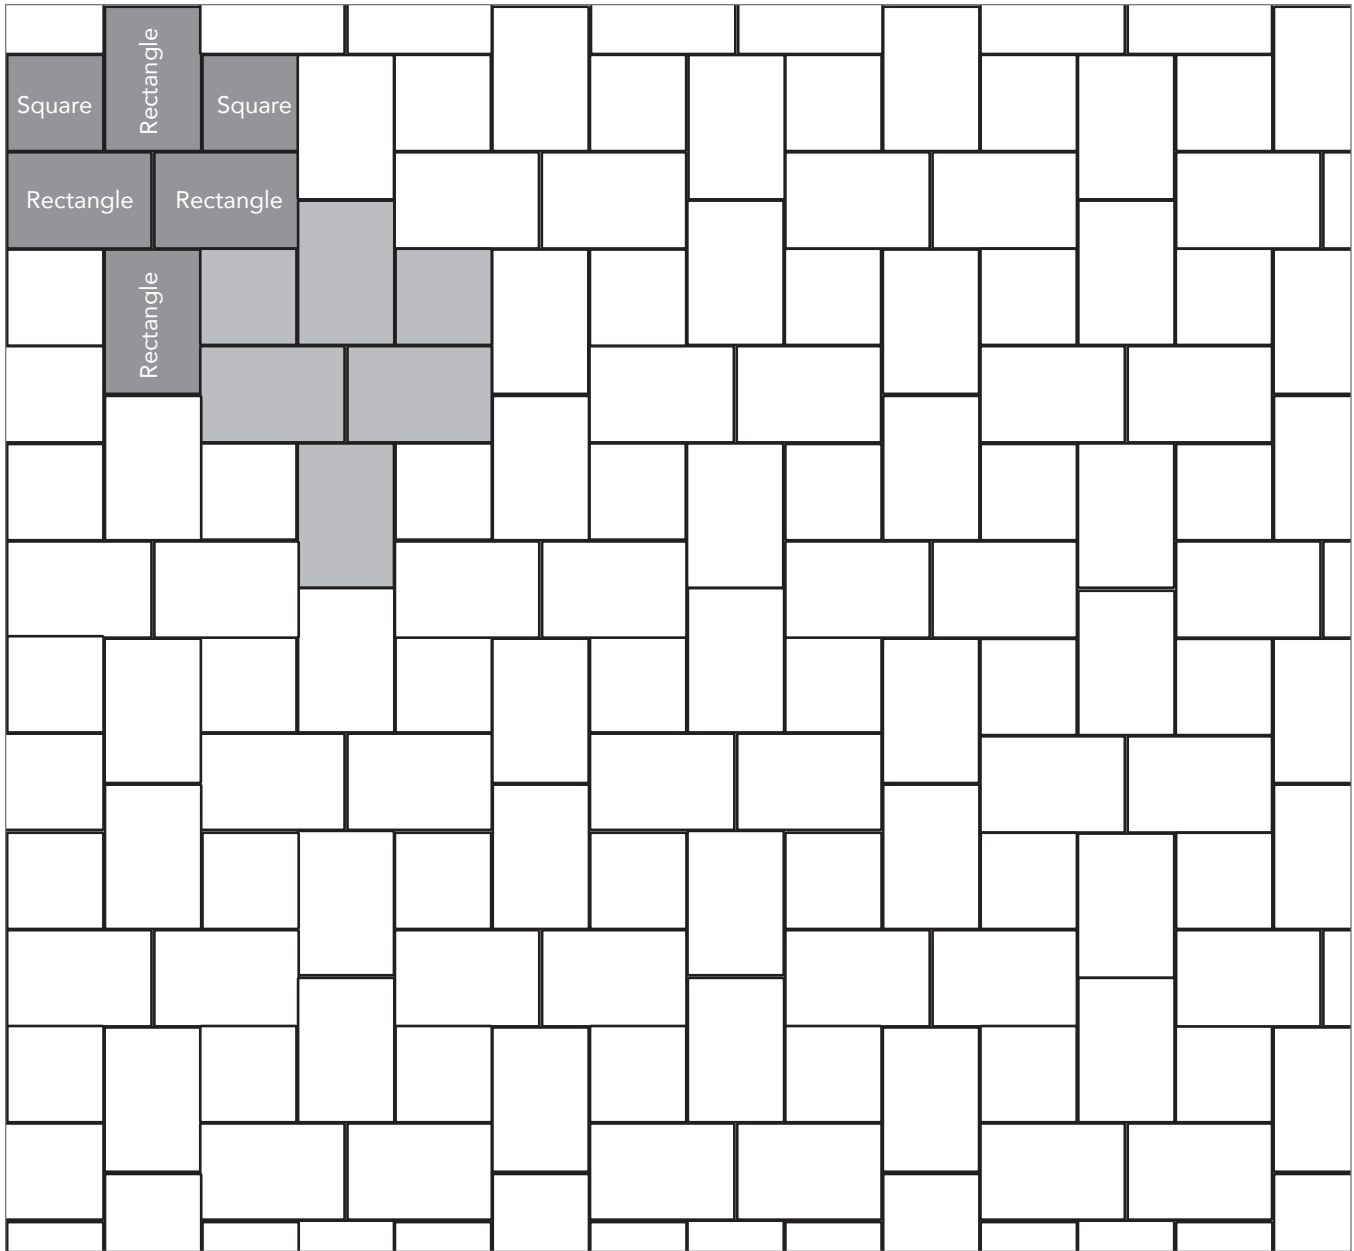

ARTISAN COBBLESTONE
PAVER PATTERNS

Grey shaded area in patterns indicate repeating pattern.

Interlace Pattern
75% Rectangle and 25% Square

NAME	UNITS/PALLET	SQ. FT./PALLET
Square (5x5)	512	107
Rectangle (5x8)	384	121

Grey shaded area in patterns indicate repeating pattern.

Random One Pattern

40% Mega, 20% Rectangle and 40% Square

NAME	UNITS/PALLET	SQ. FT./PALLET
Square (5x5)	512	107
Rectangle (5x8)	384	121
Mega (8x11)	160	102

Grey shaded area in patterns indicate repeating pattern.

Random Cobble Pattern
60% Mega, 30% Rectangle, 10% Square

NAME	UNITS/PALLET	SQ. FT./PALLET
Square (5x5)	512	107
Rectangle (5x8)	384	121
Mega (8x11)	160	102

Grey shaded area in patterns indicate repeating pattern.

Herringbone Flagstone Pattern

37.5% Mega, 37.5% Rectangle and 25% Square

NAME	UNITS/PALLET	SQ. FT./PALLET
Square (5x5)	512	107
Rectangle (5x8)	384	121
Mega (8x11)	160	102