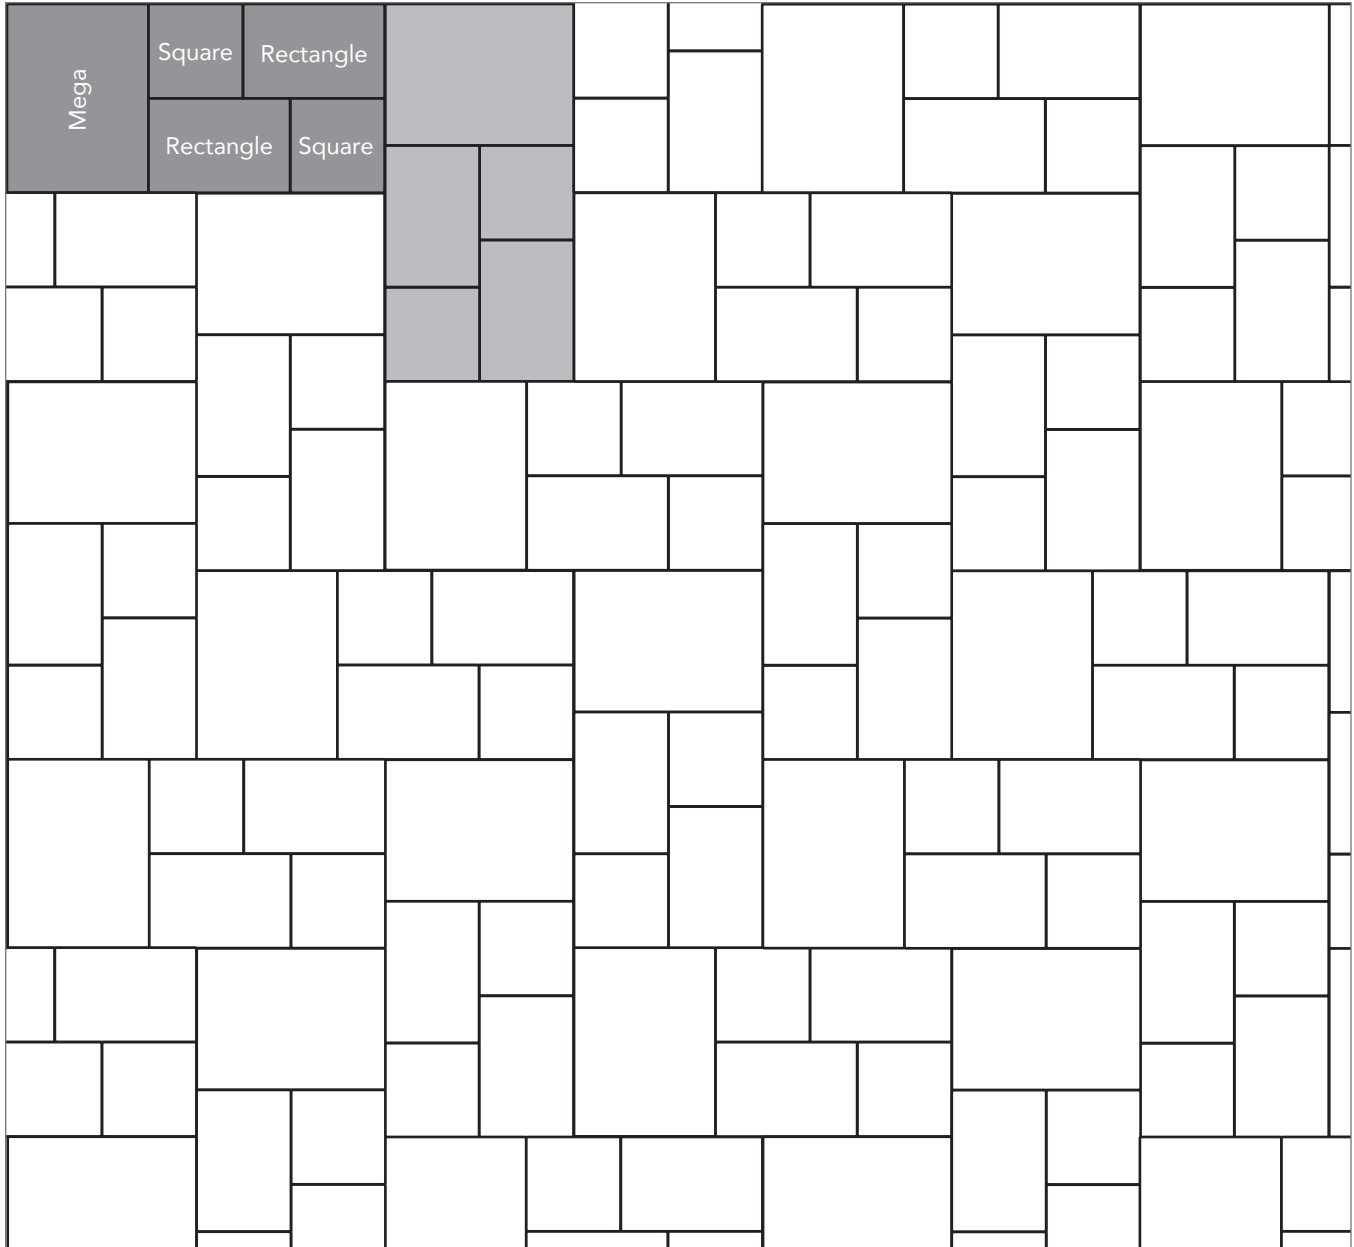

ARTISAN COBBLESTONE
PAVER PATTERNS

Grey shaded area in patterns indicate repeating pattern.

Interlace Pattern
75% Rectangle and 25% Square

NAME	UNITS/PALLET	SQ. FT./PALLET
Square (5x5)	512	107
Rectangle (5x8)	384	121

Grey shaded area in patterns indicate repeating pattern.

Random One Pattern

40% Mega, 20% Rectangle and 40% Square

NAME	UNITS/PALLET	SQ. FT./PALLET
Square (5x5)	512	107
Rectangle (5x8)	384	121
Mega (8x11)	160	102

Grey shaded area in patterns indicate repeating pattern.

Random Cobble Pattern
60% Mega, 30% Rectangle, 10% Square

NAME	UNITS/PALLET	SQ. FT./PALLET
Square (5x5)	512	107
Rectangle (5x8)	384	121
Mega (8x11)	160	102

Grey shaded area in patterns indicate repeating pattern.

Herringbone Flagstone Pattern

37.5% Mega, 37.5% Rectangle and 25% Square

NAME	UNITS/PALLET	SQ. FT./PALLET
Square (5x5)	512	107
Rectangle (5x8)	384	121
Mega (8x11)	160	102