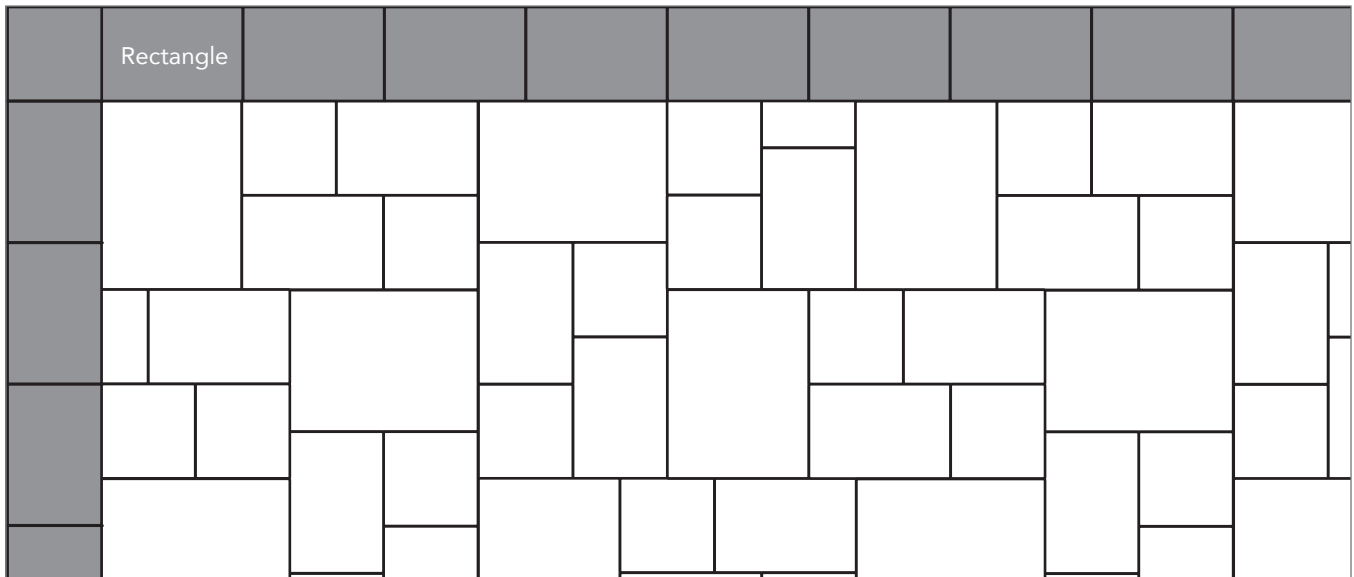

NAME	UNITS/PALLET	SQ. FT./PALLET
Rectangle (5x8)	384	121
Mega (8x11)	160	102

Grey shaded area in patterns indicate repeating pattern.

Soldier Course Border

100% Rectangle

Sailor Course Border

100% Rectangle