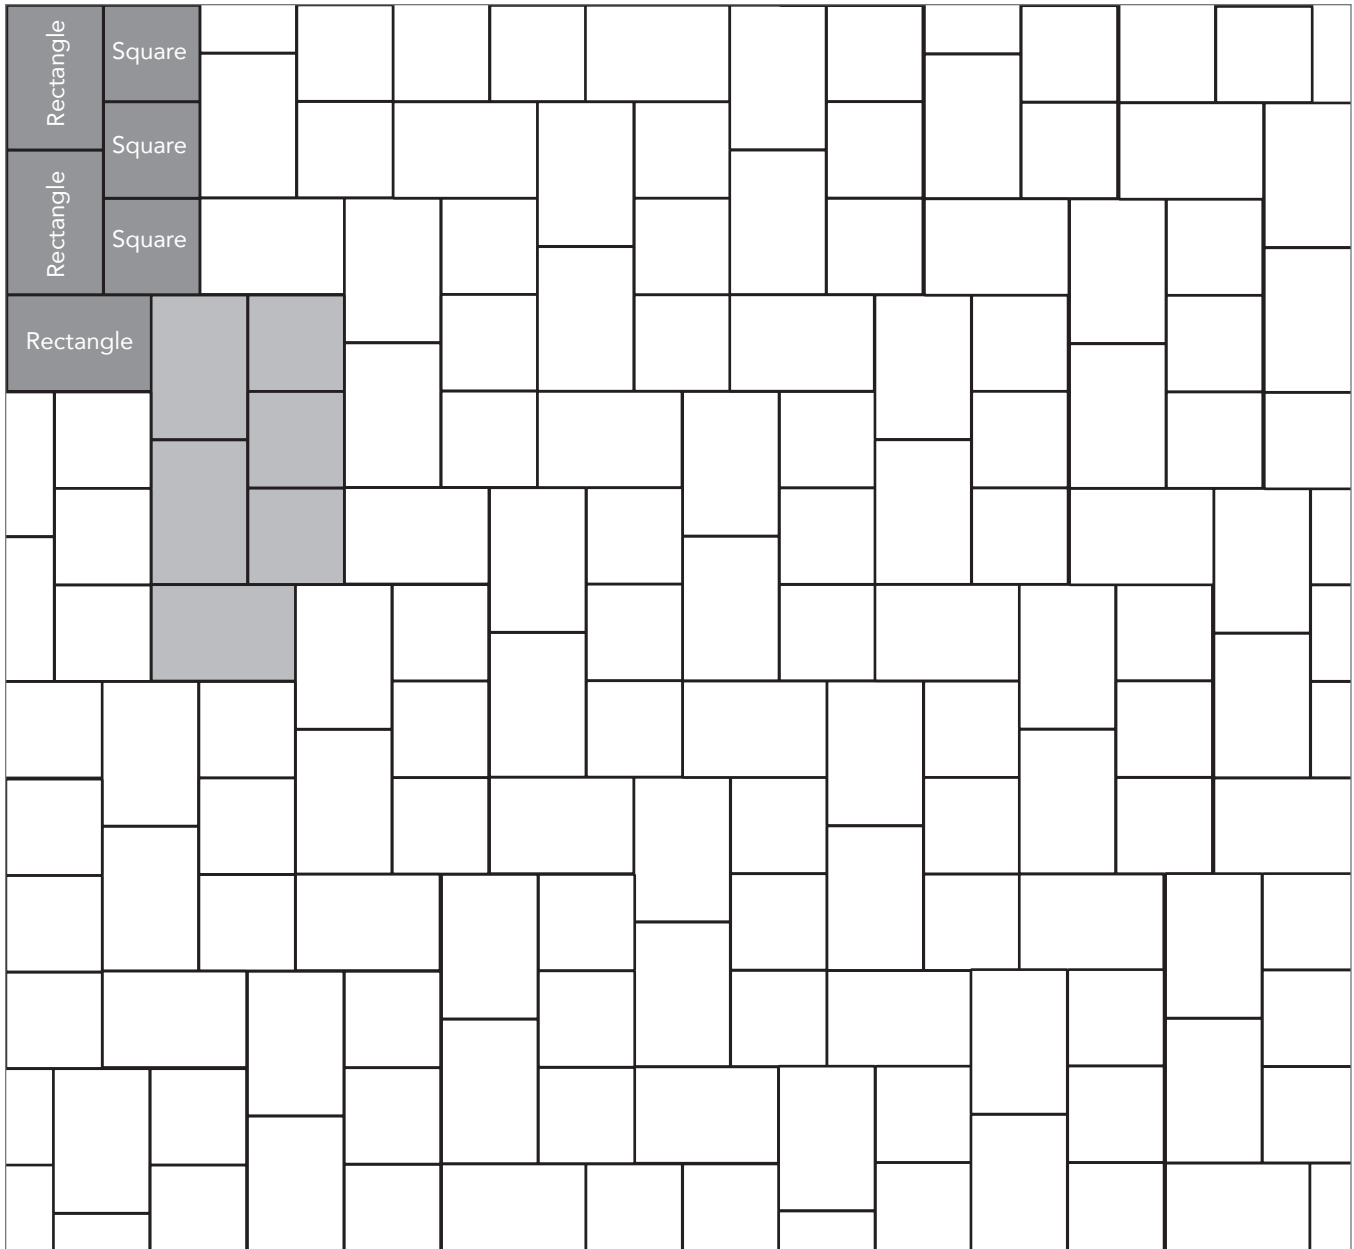

ARTISAN COBBLESTONE
PAVER PATTERNS

Grey shaded area in patterns indicate repeating pattern.

Interlace Pattern
75% Rectangle and 25% Square

NAME	UNITS/PALLET	SQ. FT./PALLET
Square (5x5)	512	107
Rectangle (5x8)	384	121

Grey shaded area in patterns indicate repeating pattern.

Random Cobble Pattern
60% Mega, 30% Rectangle, 10% Square

NAME	UNITS/PALLET	SQ. FT./PALLET
Square (5x5)	512	107
Rectangle (5x8)	384	121
Mega (8x11)	160	102

Grey shaded area in patterns indicate repeating pattern.

Mega Pattern Two
67% Mega and 33% Rectangle

NAME	UNITS/PALLET	SQ. FT./PALLET
Rectangle (5x8)	384	121
Mega (8x11)	160	102

Grey shaded area in patterns indicate repeating pattern.

Two Way Parquet Pattern
67% Rectangle and 33% Square

NAME	UNITS/PALLET	SQ. FT./PALLET
Square (5x5)	512	107
Rectangle (5x8)	384	121

Grey shaded area in patterns indicate repeating pattern.

90 Degree Herringbone Pattern
100% Mega or 100% Rectangle