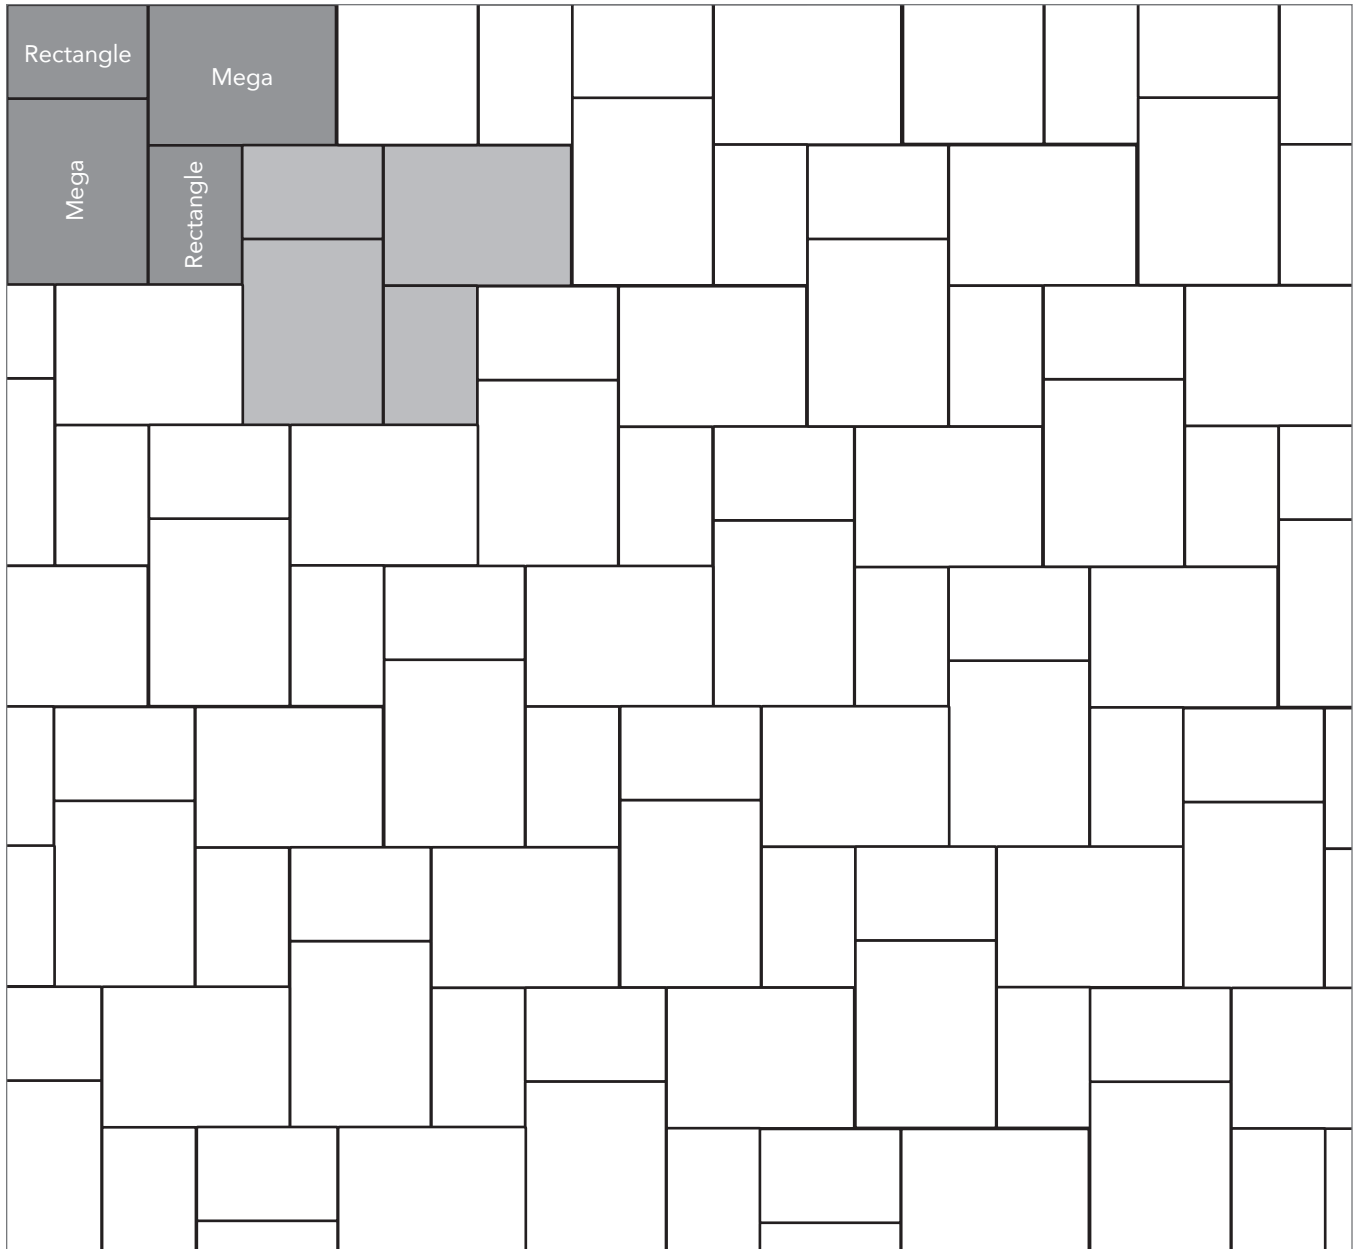

ARTISAN COBBLESTONE
PAVER PATTERNS

Grey shaded area in patterns indicate repeating pattern.

Interlace Pattern
75% Rectangle and 25% Square

NAME	UNITS/PALLET	SQ. FT./PALLET
Square (5x5)	512	107
Rectangle (5x8)	384	121

Grey shaded area in patterns indicate repeating pattern.

Herringbone Flagstone Pattern

37.5% Mega, 37.5% Rectangle and 25% Square

NAME	UNITS/PALLET	SQ. FT./PALLET
Square (5x5)	512	107
Rectangle (5x8)	384	121
Mega (8x11)	160	102

Grey shaded area in patterns indicate repeating pattern.

Random Two Pattern
30% Mega, 40% Rectangle and 30% Square

NAME	UNITS/PALLET	SQ. FT./PALLET
Square (5x5)	512	107
Rectangle (5x8)	384	121
Mega (8x11)	160	102

Grey shaded area in patterns indicate repeating pattern.

Mega Pattern Two
67% Mega and 33% Rectangle

NAME	UNITS/PALLET	SQ. FT./PALLET
Rectangle (5x8)	384	121
Mega (8x11)	160	102

Grey shaded area in patterns indicate repeating pattern.