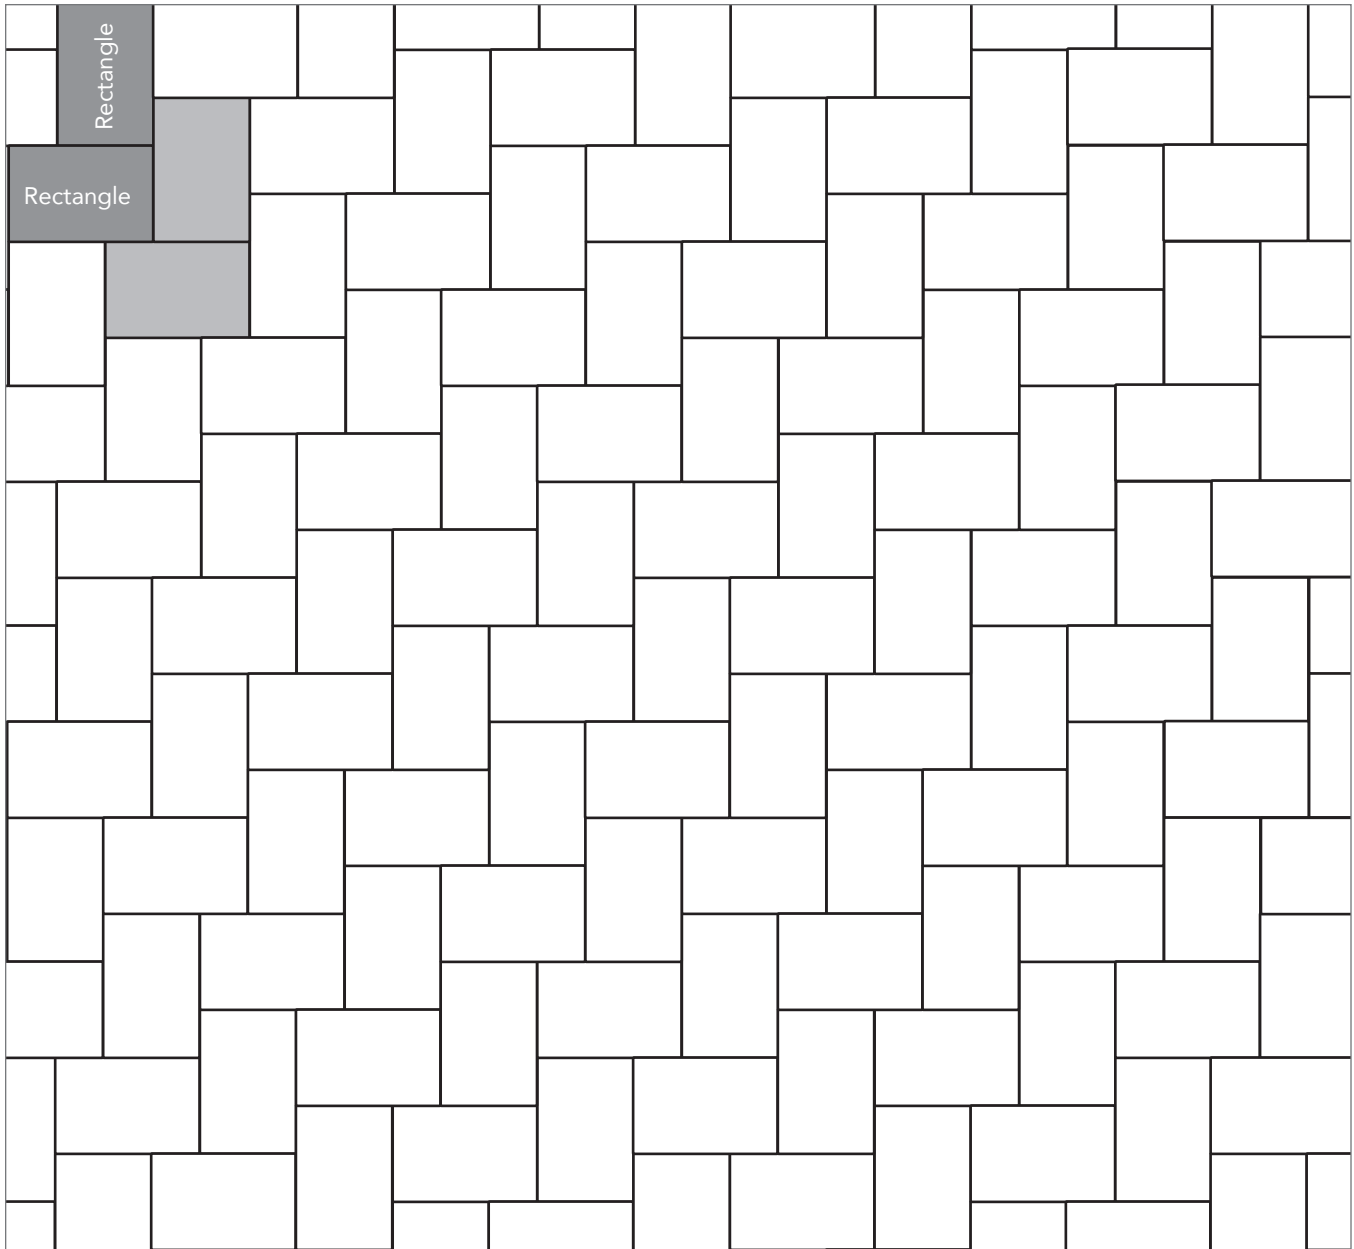

ARTISAN COBBLESTONE
PAVER PATTERNS

Grey shaded area in patterns indicate repeating pattern.

Interlace Pattern
75% Rectangle and 25% Square

NAME	UNITS/PALLET	SQ. FT./PALLET
Square (5x5)	512	107
Rectangle (5x8)	384	121

Grey shaded area in patterns indicate repeating pattern.

Random Cobble Pattern
60% Mega, 30% Rectangle, 10% Square

NAME	UNITS/PALLET	SQ. FT./PALLET
Square (5x5)	512	107
Rectangle (5x8)	384	121
Mega (8x11)	160	102

Grey shaded area in patterns indicate repeating pattern.

Mega Pattern Two
67% Mega and 33% Rectangle

NAME	UNITS/PALLET	SQ. FT./PALLET
Rectangle (5x8)	384	121
Mega (8x11)	160	102

Grey shaded area in patterns indicate repeating pattern.

Two Way Parquet Pattern
67% Rectangle and 33% Square

NAME	UNITS/PALLET	SQ. FT./PALLET
Square (5x5)	512	107
Rectangle (5x8)	384	121

Grey shaded area in patterns indicate repeating pattern.

90 Degree Herringbone Pattern
100% Mega or 100% Rectangle