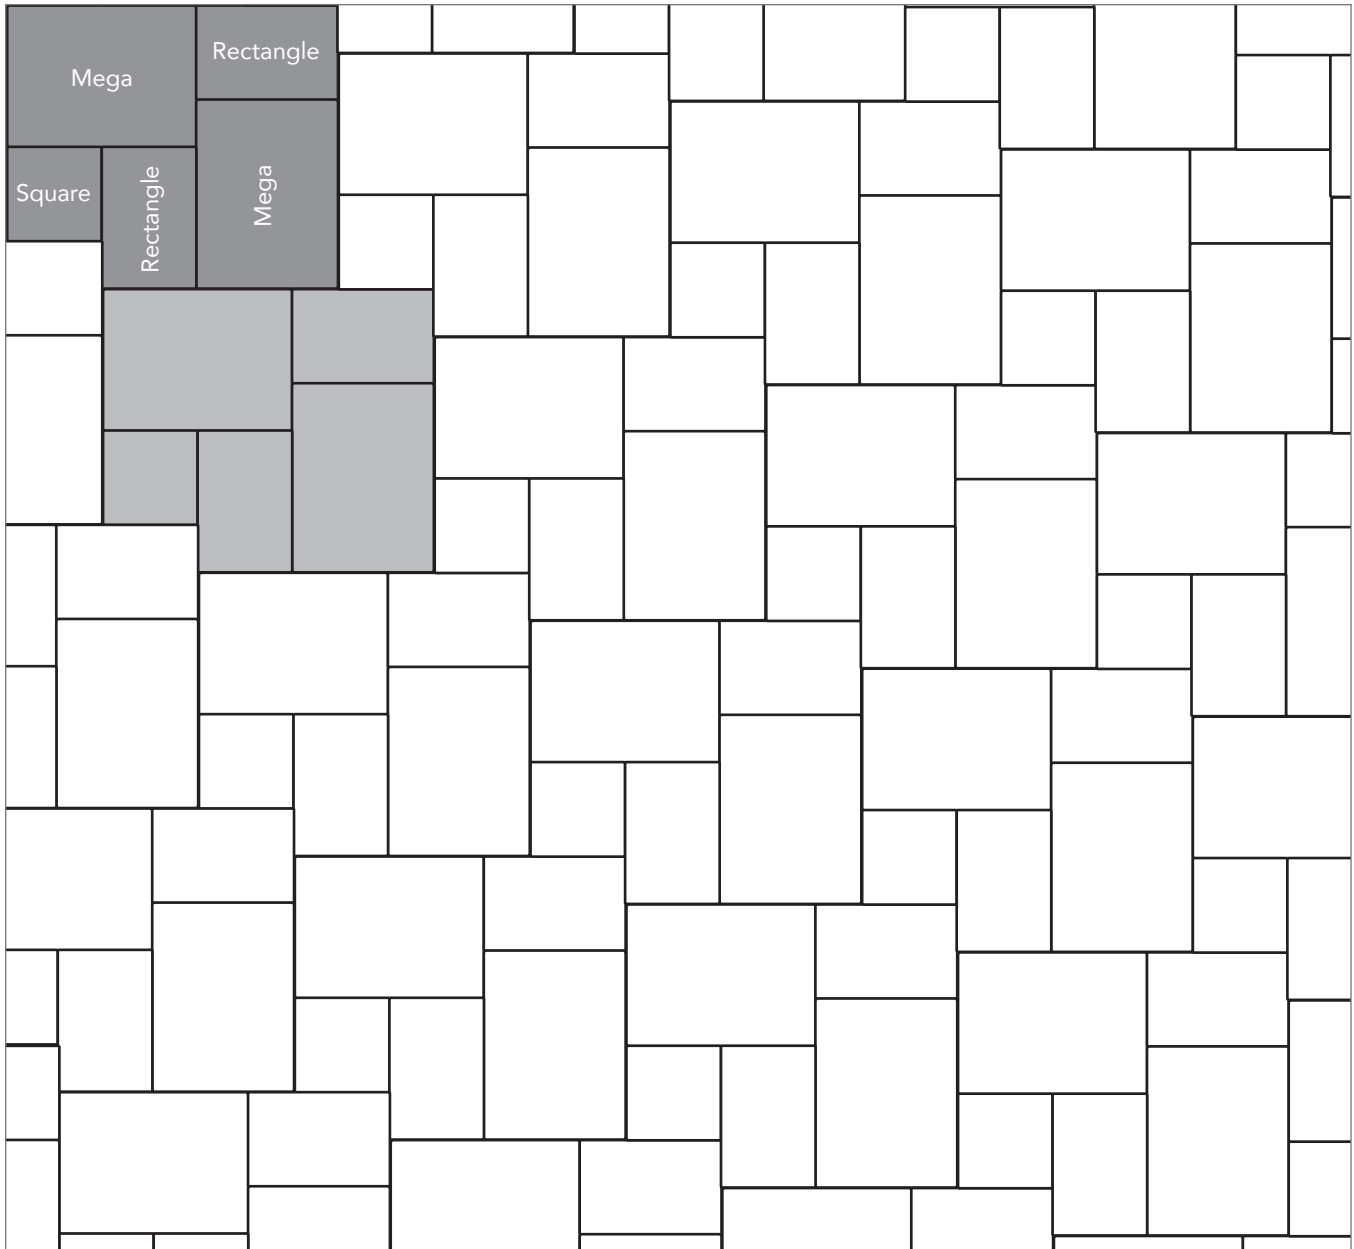

ARTISAN COBBLESTONE
PAVER PATTERNS

Grey shaded area in patterns indicate repeating pattern.

Interlace Pattern
75% Rectangle and 25% Square

NAME	UNITS/PALLET	SQ. FT./PALLET
Square (5x5)	512	107
Rectangle (5x8)	384	121

Grey shaded area in patterns indicate repeating pattern.

Random One Pattern

40% Mega, 20% Rectangle and 40% Square

NAME	UNITS/PALLET	SQ. FT./PALLET
Square (5x5)	512	107
Rectangle (5x8)	384	121
Mega (8x11)	160	102

Grey shaded area in patterns indicate repeating pattern.

Random Cobble Pattern
60% Mega, 30% Rectangle, 10% Square

NAME	UNITS/PALLET	SQ. FT./PALLET
Square (5x5)	512	107
Rectangle (5x8)	384	121
Mega (8x11)	160	102

Grey shaded area in patterns indicate repeating pattern.

Herringbone Flagstone Pattern

37.5% Mega, 37.5% Rectangle and 25% Square

NAME	UNITS/PALLET	SQ. FT./PALLET
Square (5x5)	512	107
Rectangle (5x8)	384	121
Mega (8x11)	160	102