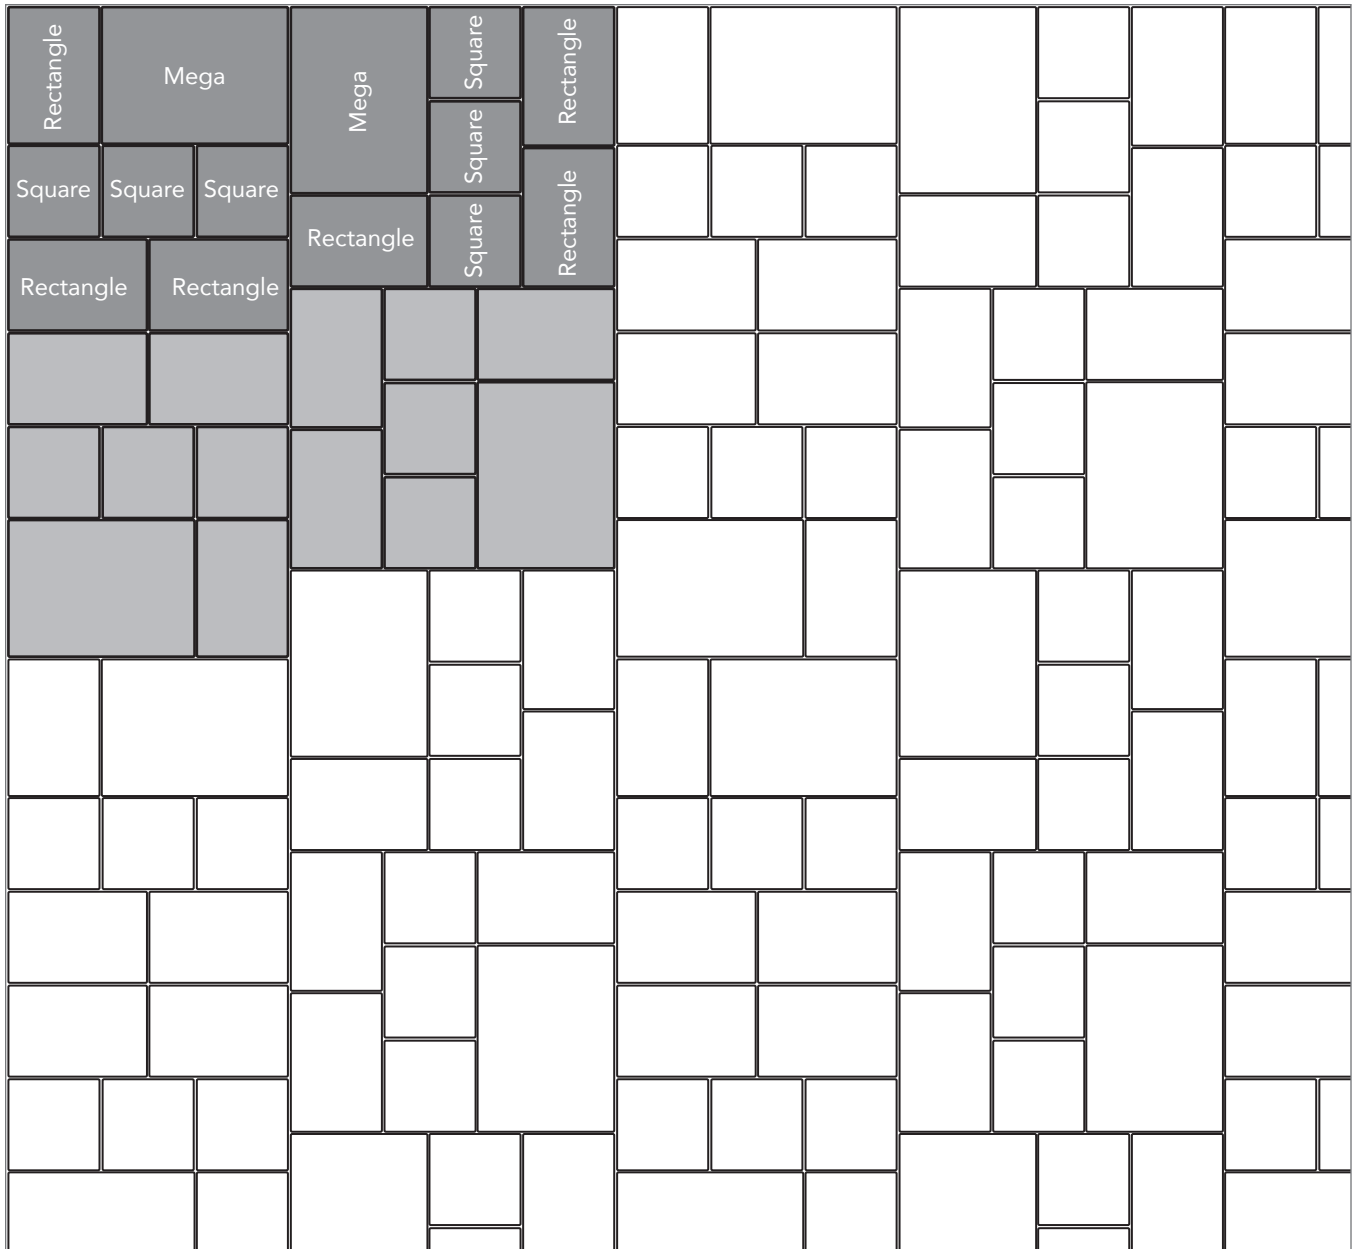

ARTISAN COBBLESTONE
PAVER PATTERNS

Grey shaded area in patterns indicate repeating pattern.

Interlace Pattern
75% Rectangle and 25% Square

NAME	UNITS/PALLET	SQ. FT./PALLET
Square (5x5)	512	107
Rectangle (5x8)	384	121

Grey shaded area in patterns indicate repeating pattern.

Random Cobble Pattern
60% Mega, 30% Rectangle, 10% Square

NAME	UNITS/PALLET	SQ. FT./PALLET
Square (5x5)	512	107
Rectangle (5x8)	384	121
Mega (8x11)	160	102

Grey shaded area in patterns indicate repeating pattern.

Herringbone Flagstone Pattern

37.5% Mega, 37.5% Rectangle and 25% Square

NAME	UNITS/PALLET	SQ. FT./PALLET
Square (5x5)	512	107
Rectangle (5x8)	384	121
Mega (8x11)	160	102

Grey shaded area in patterns indicate repeating pattern.

Random Two Pattern
30% Mega, 40% Rectangle and 30% Square

NAME	UNITS/PALLET	SQ. FT./PALLET
Square (5x5)	512	107
Rectangle (5x8)	384	121
Mega (8x11)	160	102