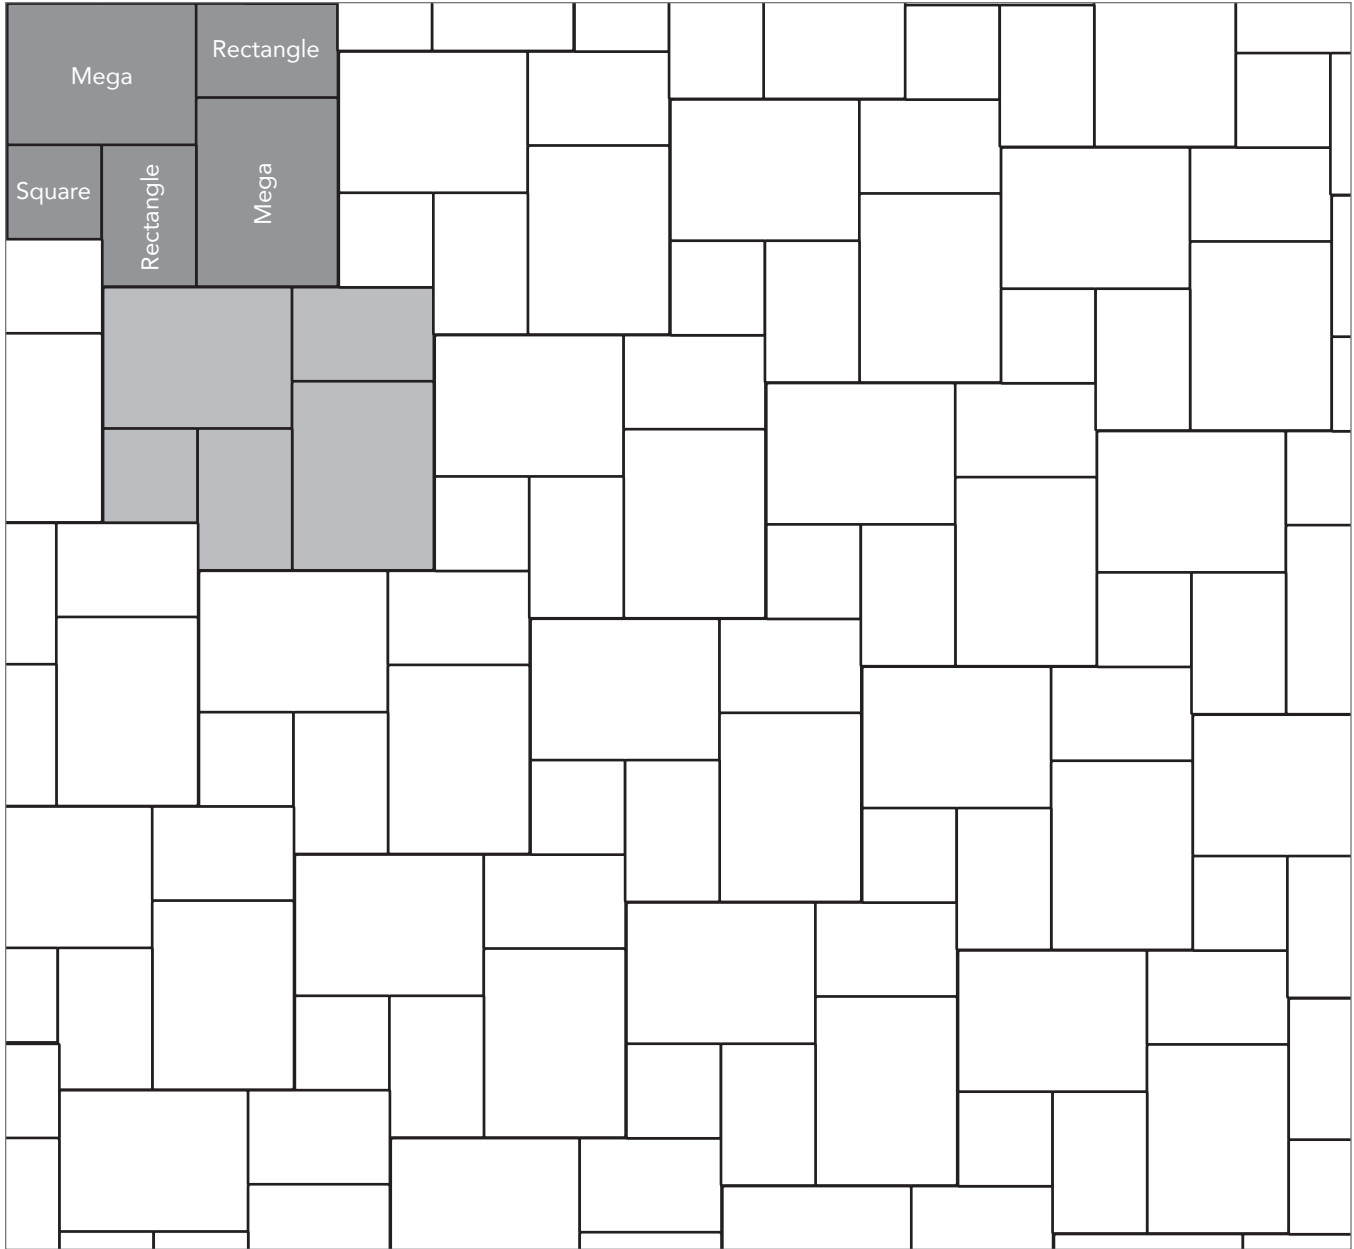

**ARTISAN SLATE**  
PAVER PATTERNS

Grey shaded area in patterns indicate repeating pattern.

**Interlace Pattern**  
75% Rectangle and 25% Square

NAME	UNITS/PALLET	SQ. FT./PALLET
Square (5x5)	512	107
Rectangle (5x8)	384	121

Grey shaded area in patterns indicate repeating pattern.

**Random One Pattern**  
40% Mega, 20% Rectangle and 40% Square

NAME	UNITS/PALLET	SQ. FT./PALLET
Square (5x5)	512	107
Rectangle (5x8)	384	121
Mega (8x11)	160	102

Grey shaded area in patterns indicate repeating pattern.

**Random Cobble Pattern**  
60% Mega, 30% Rectangle, 10% Square

NAME	UNITS/PALLET	SQ. FT./PALLET
Square (5x5)	512	107
Rectangle (5x8)	384	121
Mega (8x11)	160	102

Grey shaded area in patterns indicate repeating pattern.

**Herringbone Flagstone Pattern**

37.5% Mega, 37.5% Rectangle and 25% Square

NAME	UNITS/PALLET	SQ. FT./PALLET
Square (5x5)	512	107
Rectangle (5x8)	384	121
Mega (8x11)	160	102