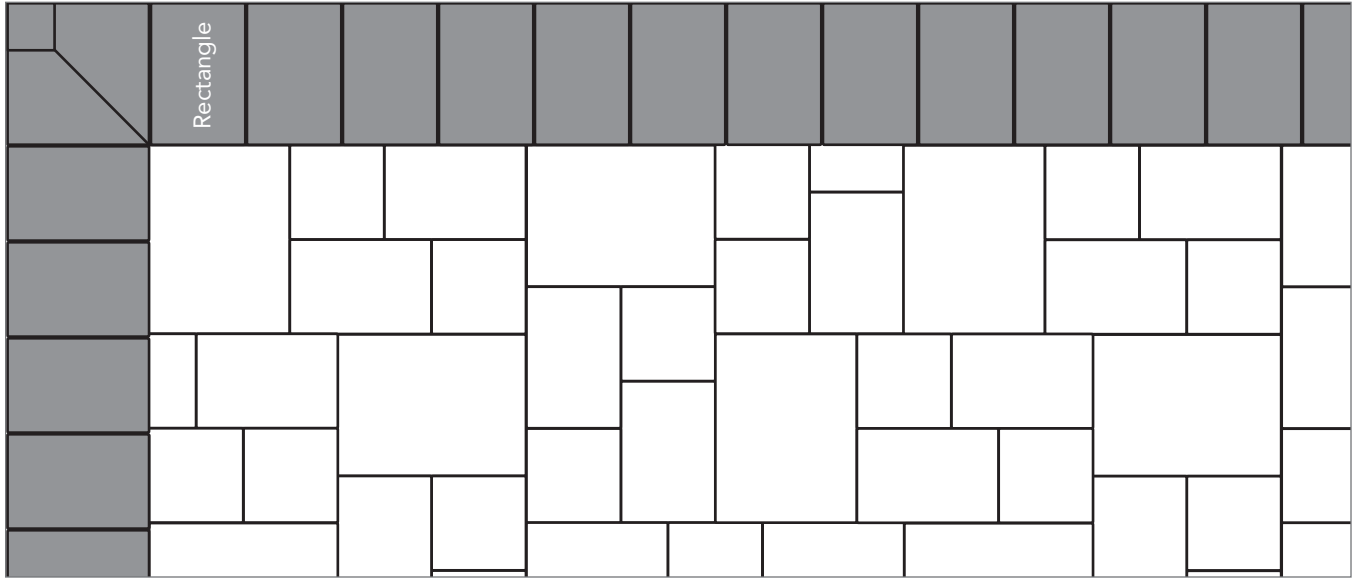

Grey shaded area in patterns indicate repeating pattern.

Soldier Course Border
100% Rectangle