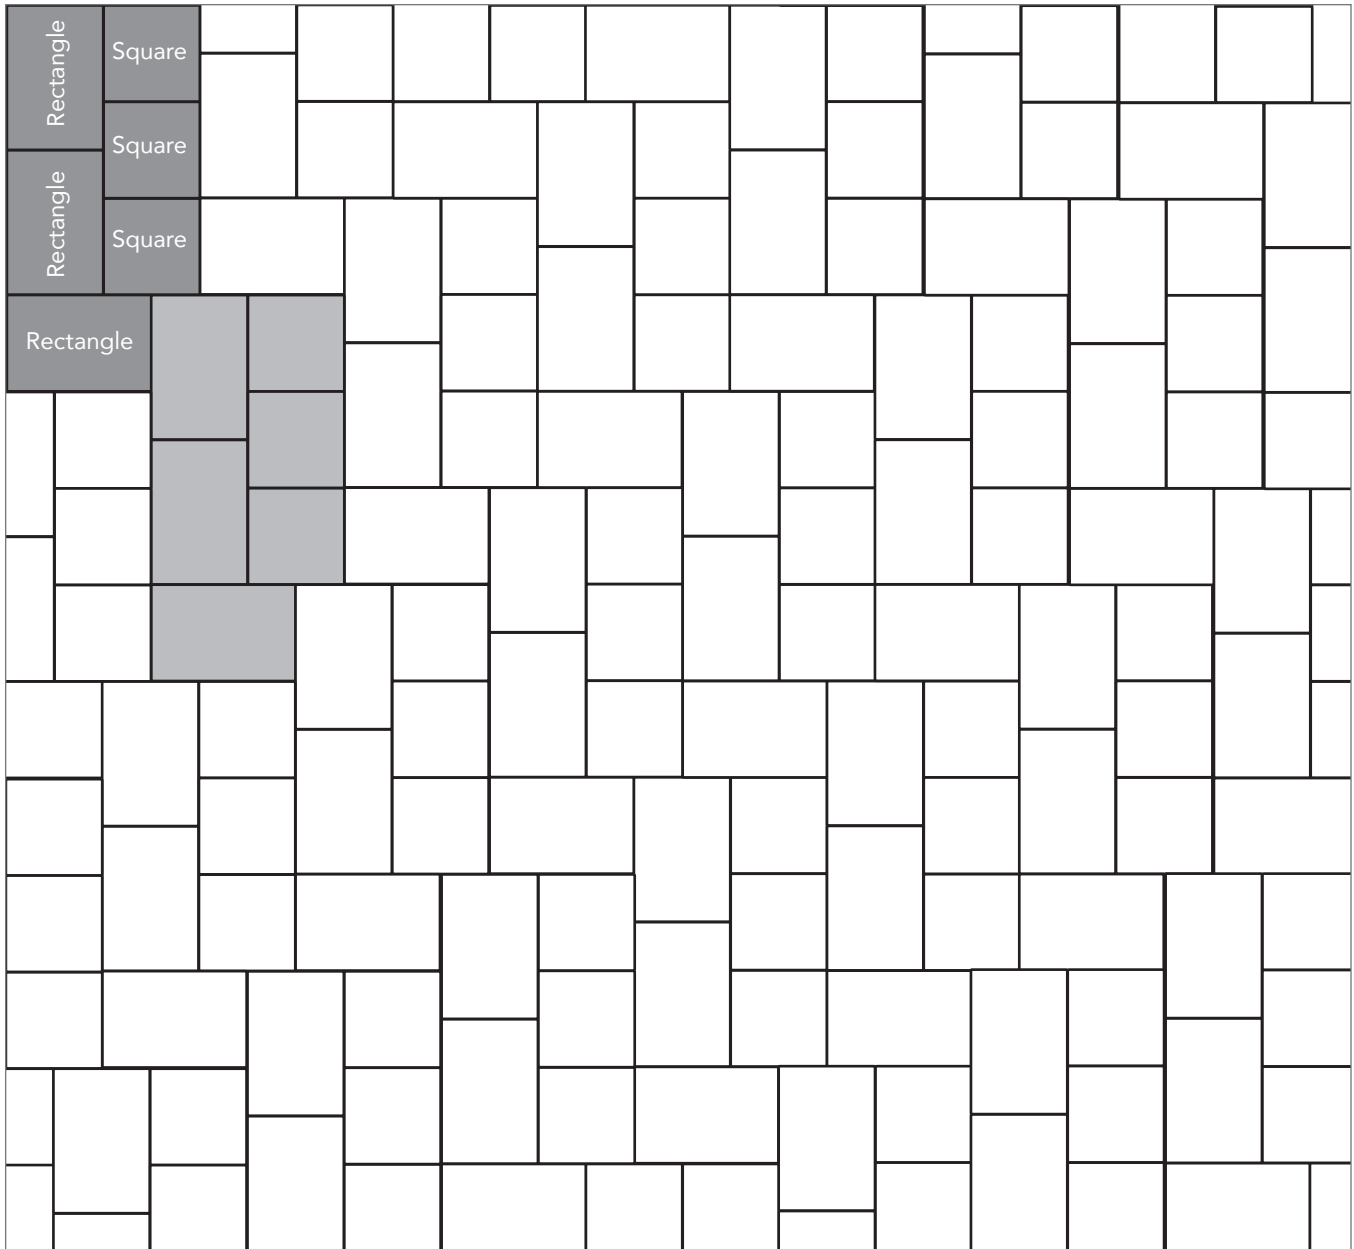

**ARTISAN SLATE**  
PAVER PATTERNS

Grey shaded area in patterns indicate repeating pattern.

**Interlace Pattern**  
75% Rectangle and 25% Square

NAME	UNITS/PALLET	SQ. FT./PALLET
Square (5x5)	512	107
Rectangle (5x8)	384	121

Grey shaded area in patterns indicate repeating pattern.

**Random Cobble Pattern**  
60% Mega, 30% Rectangle, 10% Square

NAME	UNITS/PALLET	SQ. FT./PALLET
Square (5x5)	512	107
Rectangle (5x8)	384	121
Mega (8x11)	160	102

Grey shaded area in patterns indicate repeating pattern.

**Mega Pattern Two**  
67% Mega and 33% Rectangle

NAME	UNITS/PALLET	SQ. FT./PALLET
Rectangle (5x8)	384	121
Mega (8x11)	160	102

Grey shaded area in patterns indicate repeating pattern.

**Two Way Parquet Pattern**  
67% Rectangle and 33% Square

NAME	UNITS/PALLET	SQ. FT./PALLET
Square (5x5)	512	107
Rectangle (5x8)	384	121

Grey shaded area in patterns indicate repeating pattern.

**90 Degree Herringbone Pattern**  
100% Mega or 100% Rectangle