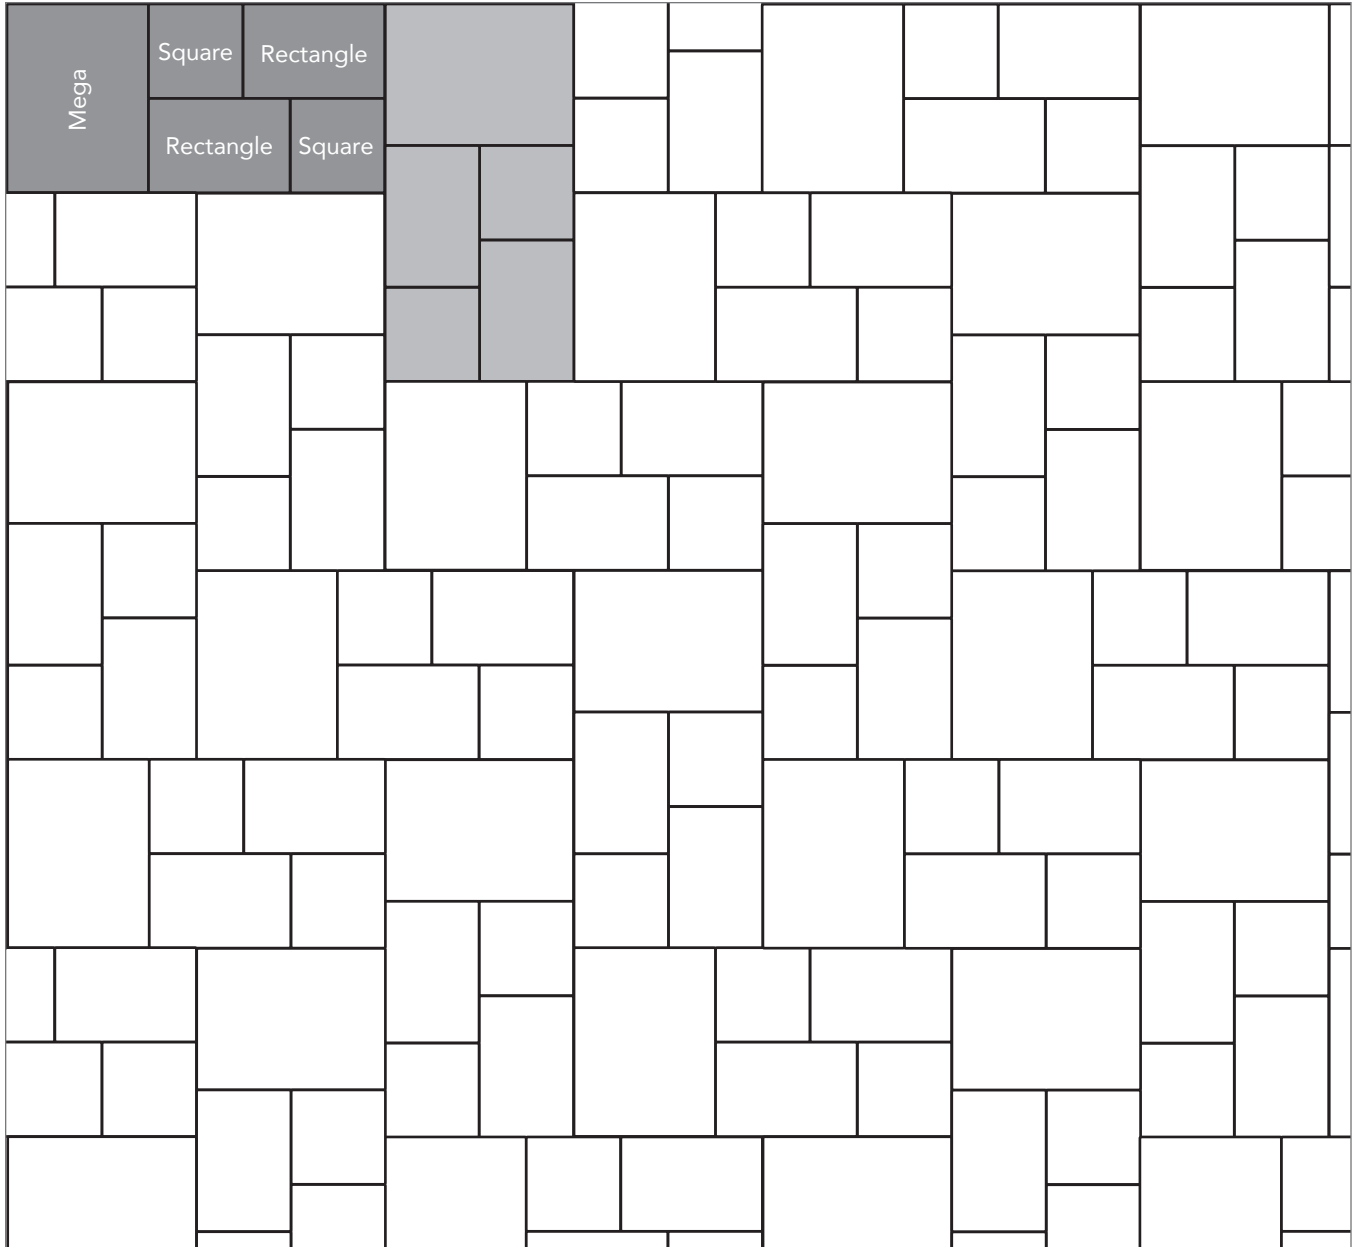

**ARTISAN SLATE**  
PAVER PATTERNS

Grey shaded area in patterns indicate repeating pattern.

**Interlace Pattern**  
75% Rectangle and 25% Square

NAME	UNITS/PALLET	SQ. FT./PALLET
Square (5x5)	512	107
Rectangle (5x8)	384	121

Grey shaded area in patterns indicate repeating pattern.

**Random One Pattern**  
40% Mega, 20% Rectangle and 40% Square

NAME	UNITS/PALLET	SQ. FT./PALLET
Square (5x5)	512	107
Rectangle (5x8)	384	121
Mega (8x11)	160	102

Grey shaded area in patterns indicate repeating pattern.

**Random Cobble Pattern**  
60% Mega, 30% Rectangle, 10% Square

NAME	UNITS/PALLET	SQ. FT./PALLET
Square (5x5)	512	107
Rectangle (5x8)	384	121
Mega (8x11)	160	102

Grey shaded area in patterns indicate repeating pattern.

**Herringbone Flagstone Pattern**

37.5% Mega, 37.5% Rectangle and 25% Square

NAME	UNITS/PALLET	SQ. FT./PALLET
Square (5x5)	512	107
Rectangle (5x8)	384	121
Mega (8x11)	160	102