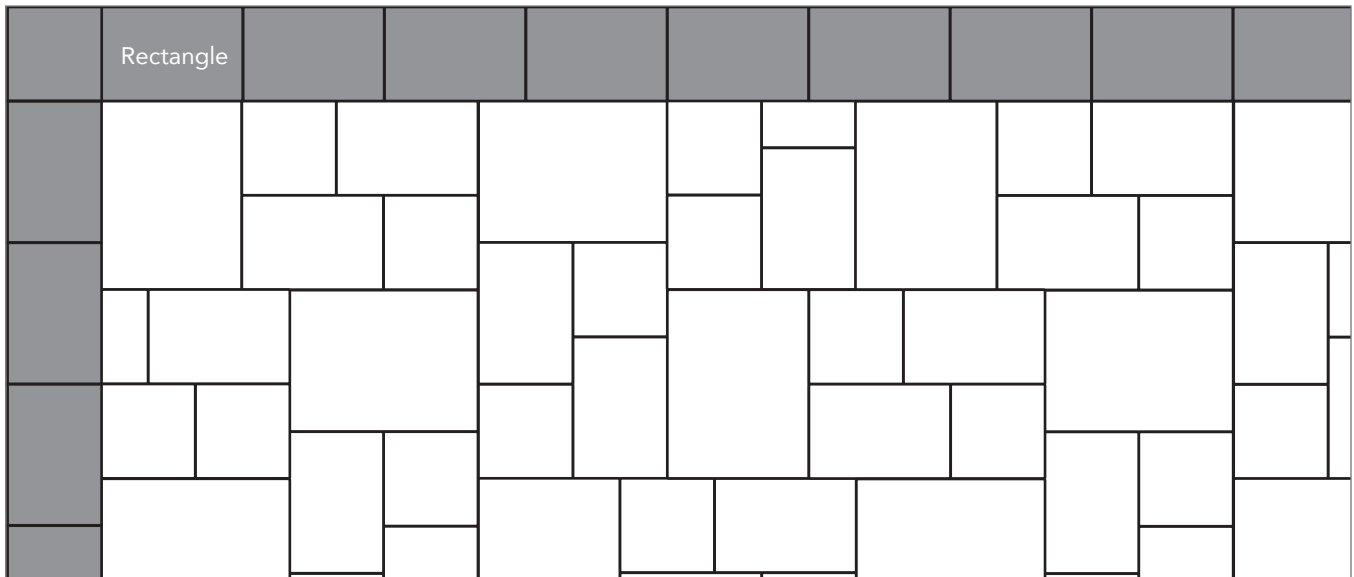

Sailor Course Border
100% Rectangle

NAME	UNITS/PALLET	SQ. FT./PALLET
Rectangle (5x8)	384	121