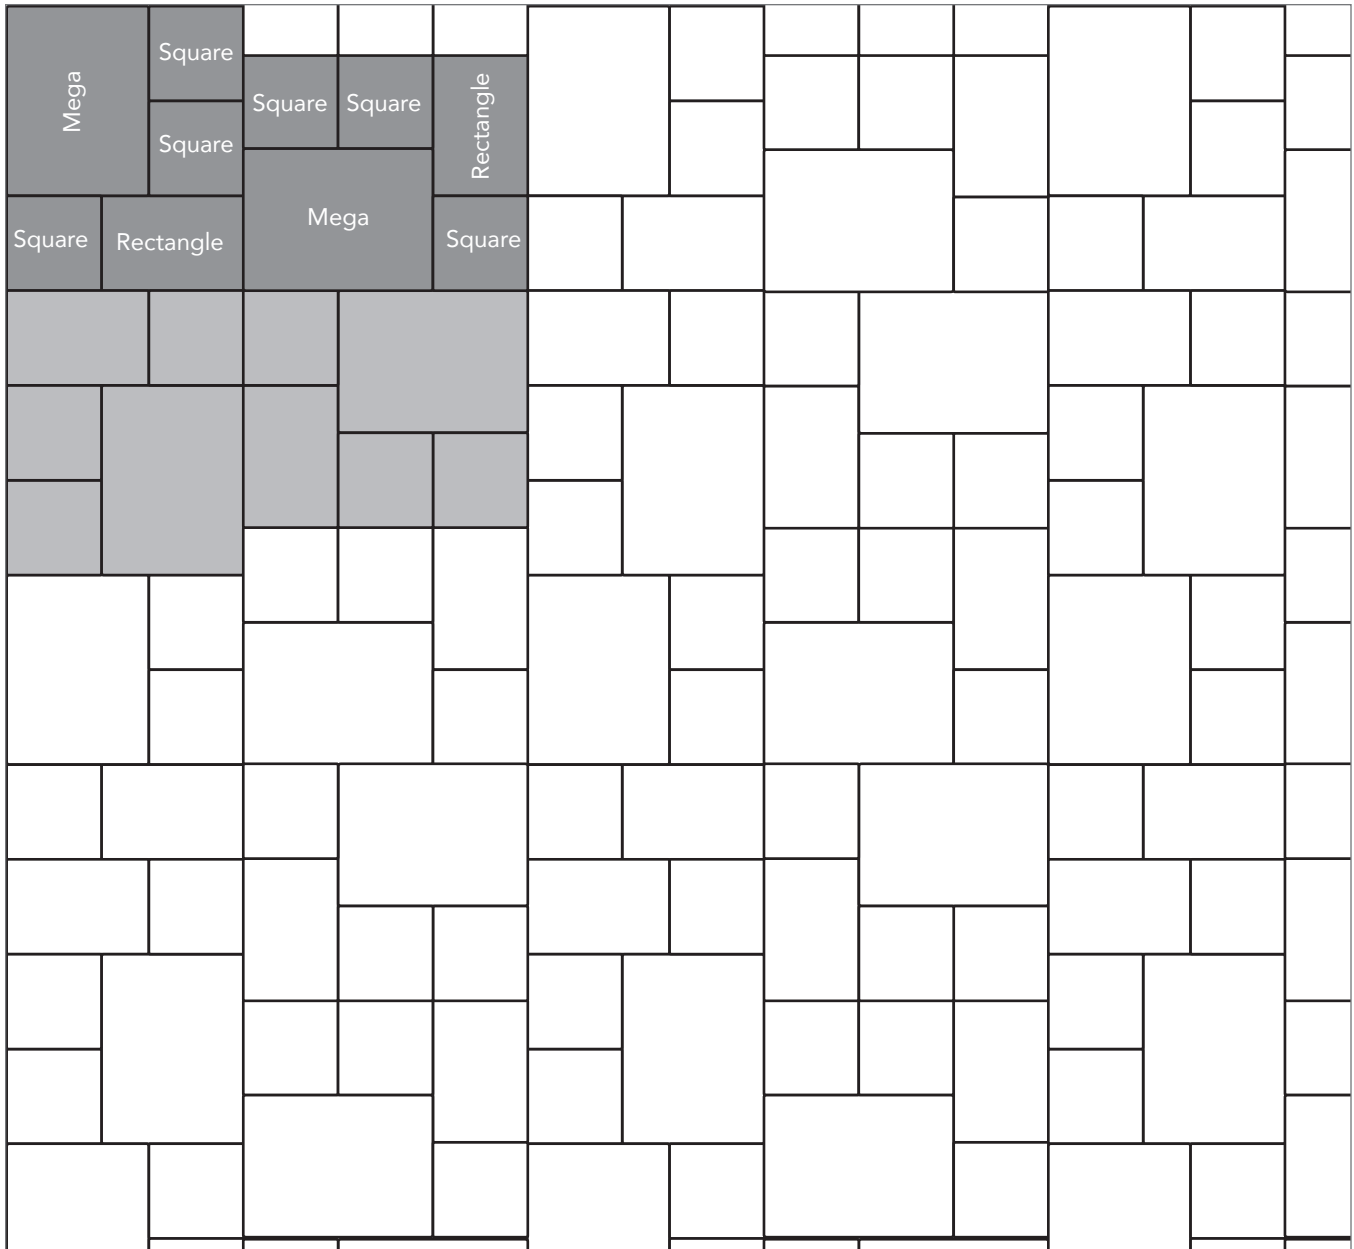

**ARTISAN SLATE**  
PAVER PATTERNS

Grey shaded area in patterns indicate repeating pattern.

**Interlace Pattern**  
75% Rectangle and 25% Square

NAME	UNITS/PALLET	SQ. FT./PALLET
Square (5x5)	512	107
Rectangle (5x8)	384	121

Grey shaded area in patterns indicate repeating pattern.

**Random One Pattern**  
40% Mega, 20% Rectangle and 40% Square

NAME	UNITS/PALLET	SQ. FT./PALLET
Square (5x5)	512	107
Rectangle (5x8)	384	121
Mega (8x11)	160	102

Grey shaded area in patterns indicate repeating pattern.

**Random Cobble Pattern**  
60% Mega, 30% Rectangle, 10% Square

NAME	UNITS/PALLET	SQ. FT./PALLET
Square (5x5)	512	107
Rectangle (5x8)	384	121
Mega (8x11)	160	102

Grey shaded area in patterns indicate repeating pattern.

**Herringbone Flagstone Pattern**

37.5% Mega, 37.5% Rectangle and 25% Square

NAME	UNITS/PALLET	SQ. FT./PALLET
Square (5x5)	512	107
Rectangle (5x8)	384	121
Mega (8x11)	160	102