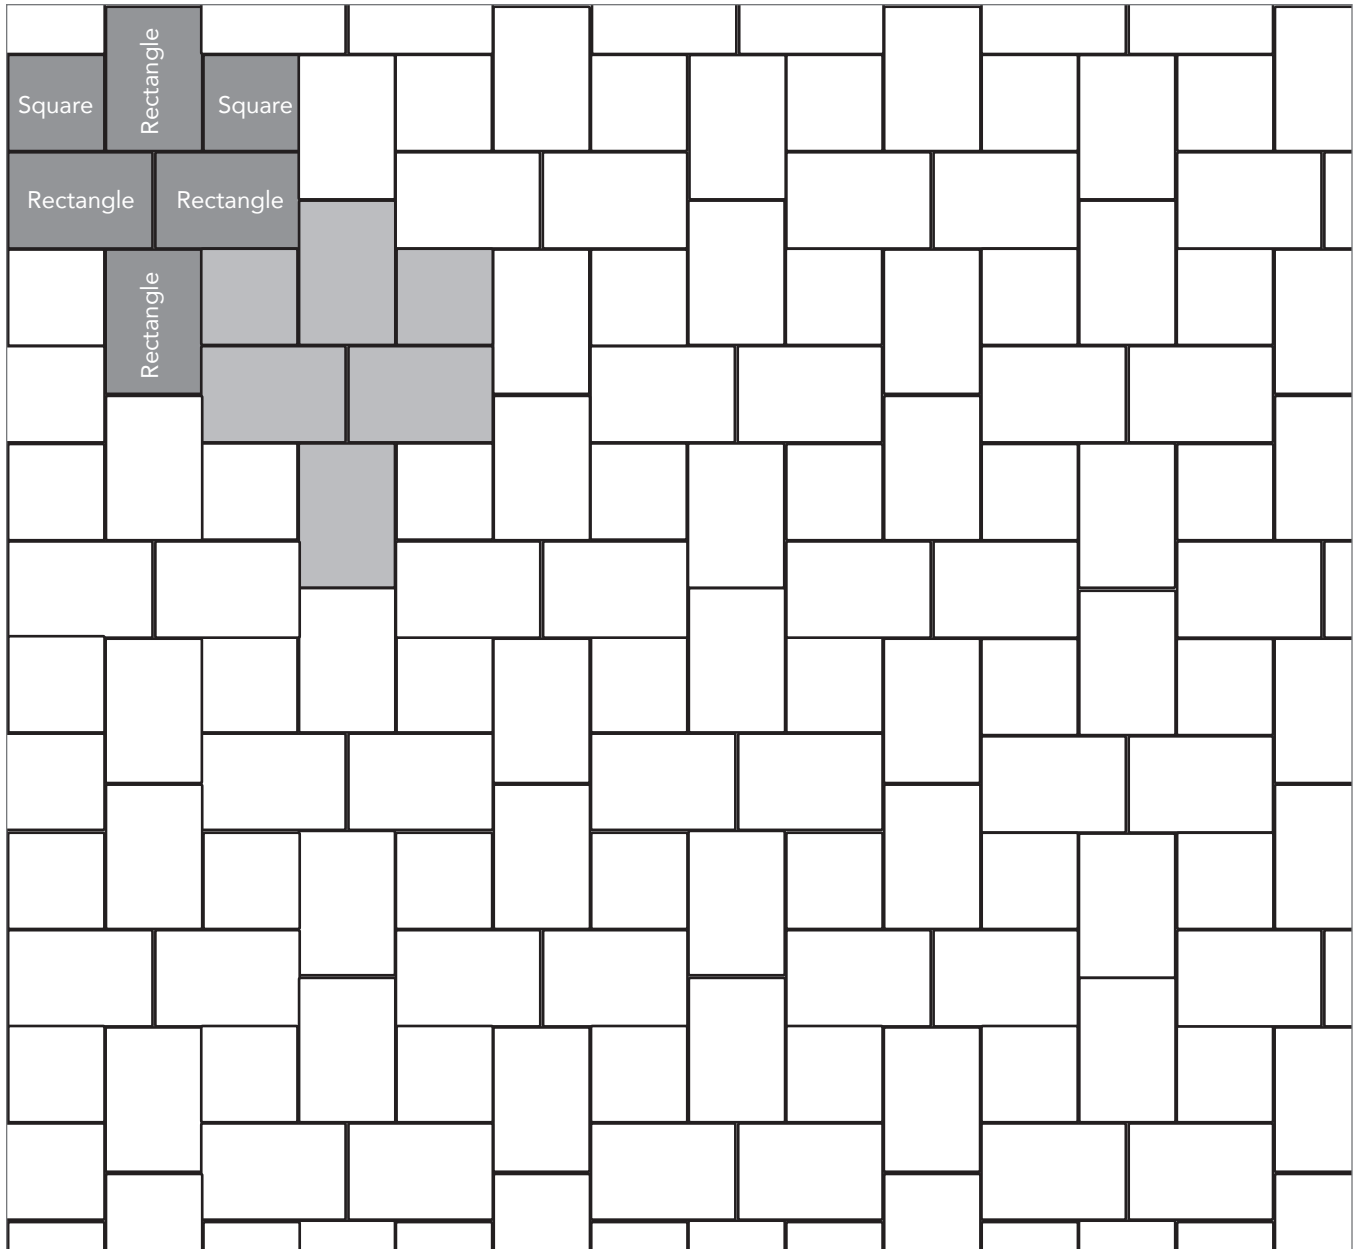

**ARTISAN SLATE**  
PAVER PATTERNS

Grey shaded area in patterns indicate repeating pattern.

**Interlace Pattern**  
75% Rectangle and 25% Square

NAME	UNITS/PALLET	SQ. FT./PALLET
Square (5x5)	512	107
Rectangle (5x8)	384	121

Grey shaded area in patterns indicate repeating pattern.

**Random One Pattern**  
40% Mega, 20% Rectangle and 40% Square

NAME	UNITS/PALLET	SQ. FT./PALLET
Square (5x5)	512	107
Rectangle (5x8)	384	121
Mega (8x11)	160	102

Grey shaded area in patterns indicate repeating pattern.

**Random Cobble Pattern**  
60% Mega, 30% Rectangle, 10% Square

NAME	UNITS/PALLET	SQ. FT./PALLET
Square (5x5)	512	107
Rectangle (5x8)	384	121
Mega (8x11)	160	102

Grey shaded area in patterns indicate repeating pattern.

**Herringbone Flagstone Pattern**

37.5% Mega, 37.5% Rectangle and 25% Square

NAME	UNITS/PALLET	SQ. FT./PALLET
Square (5x5)	512	107
Rectangle (5x8)	384	121
Mega (8x11)	160	102