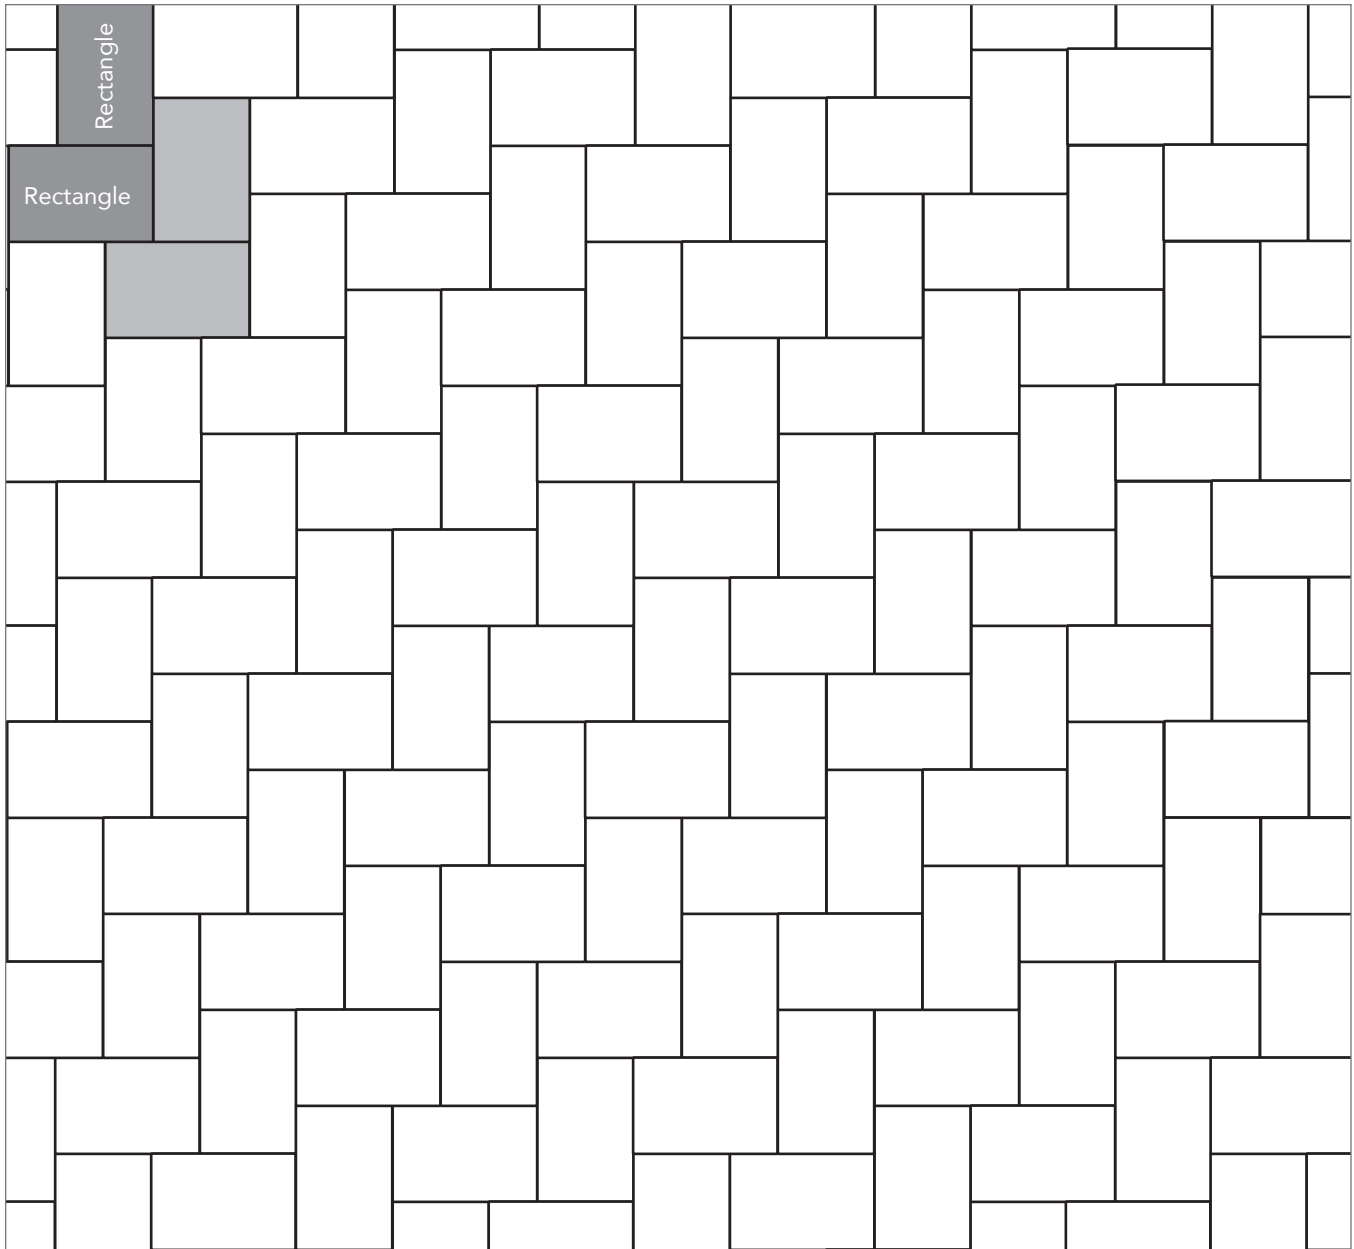

**ARTISAN SLATE**  
PAVER PATTERNS

Grey shaded area in patterns indicate repeating pattern.

**Interlace Pattern**  
75% Rectangle and 25% Square

NAME	UNITS/PALLET	SQ. FT./PALLET
Square (5x5)	512	107
Rectangle (5x8)	384	121

Grey shaded area in patterns indicate repeating pattern.

**Mega Pattern Two**  
67% Mega and 33% Rectangle

NAME	UNITS/PALLET	SQ. FT./PALLET
Rectangle (5x8)	384	121
Mega (8x11)	160	102

Grey shaded area in patterns indicate repeating pattern.

**Two Way Parquet Pattern**  
67% Rectangle and 33% Square

NAME	UNITS/PALLET	SQ. FT./PALLET
Square (5x5)	512	107
Rectangle (5x8)	384	121

Grey shaded area in patterns indicate repeating pattern.

**90 Degree Herringbone Pattern**  
100% Mega or 100% Rectangle