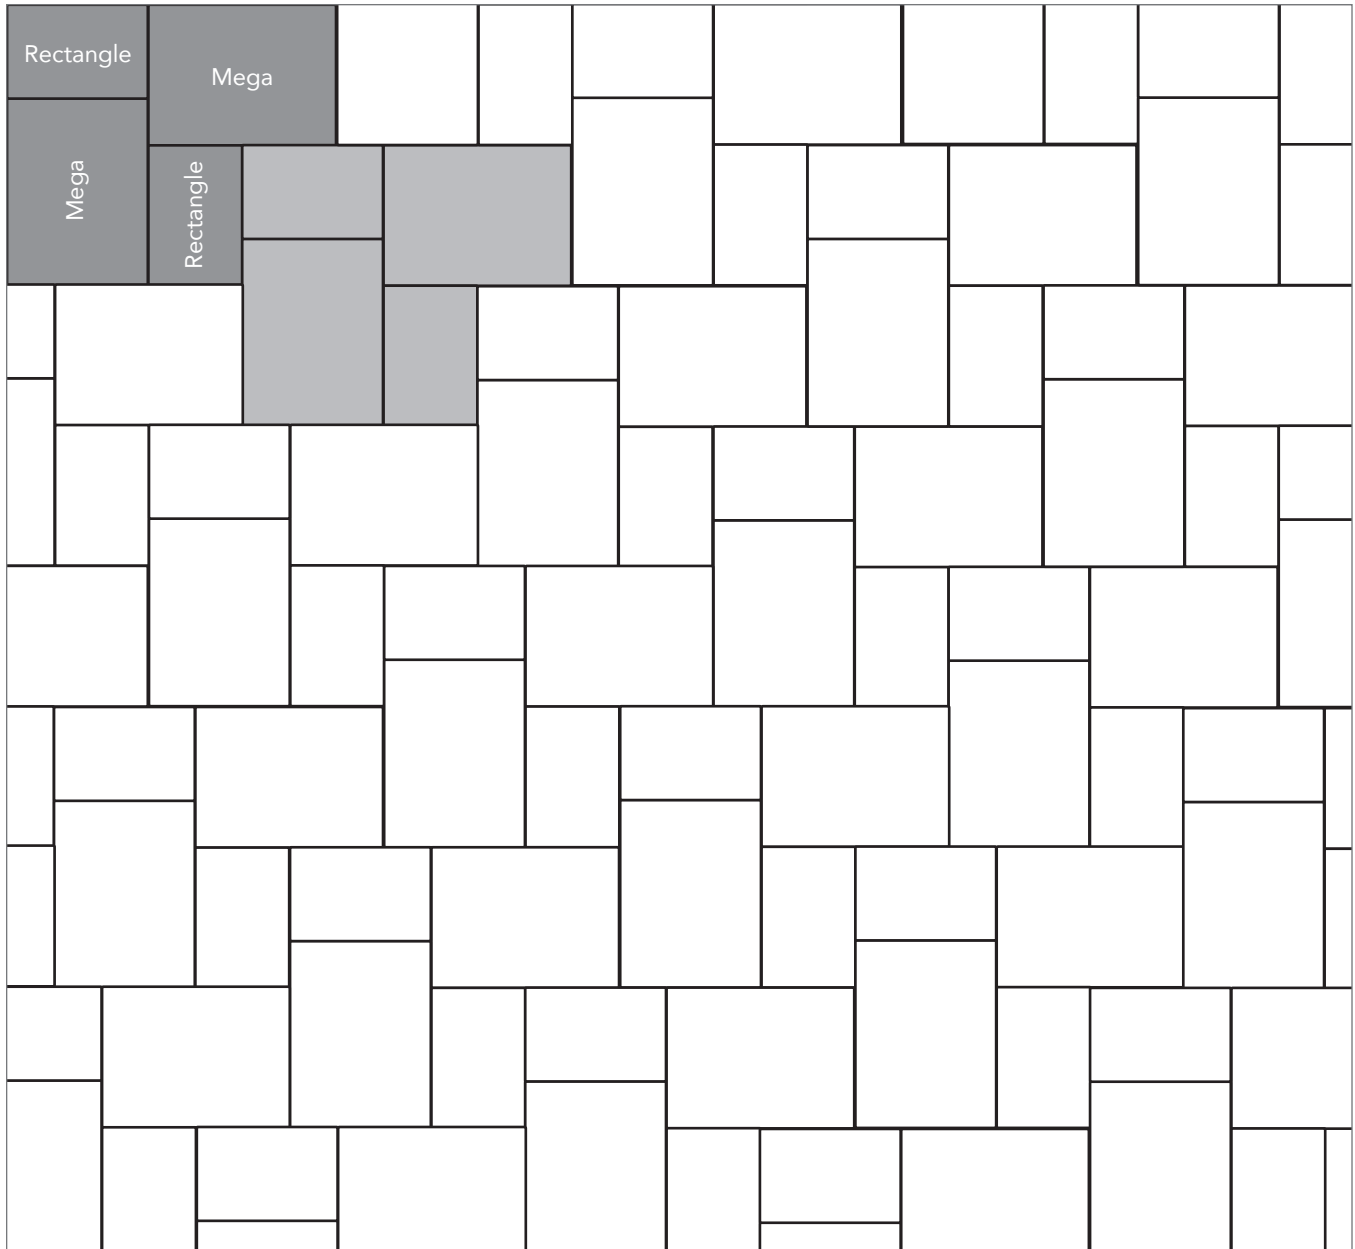

**ARTISAN SLATE**  
PAVER PATTERNS

Grey shaded area in patterns indicate repeating pattern.

**Interlace Pattern**  
75% Rectangle and 25% Square

NAME	UNITS/PALLET	SQ. FT./PALLET
Square (5x5)	512	107
Rectangle (5x8)	384	121

Grey shaded area in patterns indicate repeating pattern.

**Herringbone Flagstone Pattern**

37.5% Mega, 37.5% Rectangle and 25% Square

NAME	UNITS/PALLET	SQ. FT./PALLET
Square (5x5)	512	107
Rectangle (5x8)	384	121
Mega (8x11)	160	102

Grey shaded area in patterns indicate repeating pattern.

**Random Two Pattern**  
30% Mega, 40% Rectangle and 30% Square

NAME	UNITS/PALLET	SQ. FT./PALLET
Square (5x5)	512	107
Rectangle (5x8)	384	121
Mega (8x11)	160	102

Grey shaded area in patterns indicate repeating pattern.

**Mega Pattern Two**  
67% Mega and 33% Rectangle

NAME	UNITS/PALLET	SQ. FT./PALLET
Rectangle (5x8)	384	121
Mega (8x11)	160	102

Grey shaded area in patterns indicate repeating pattern.