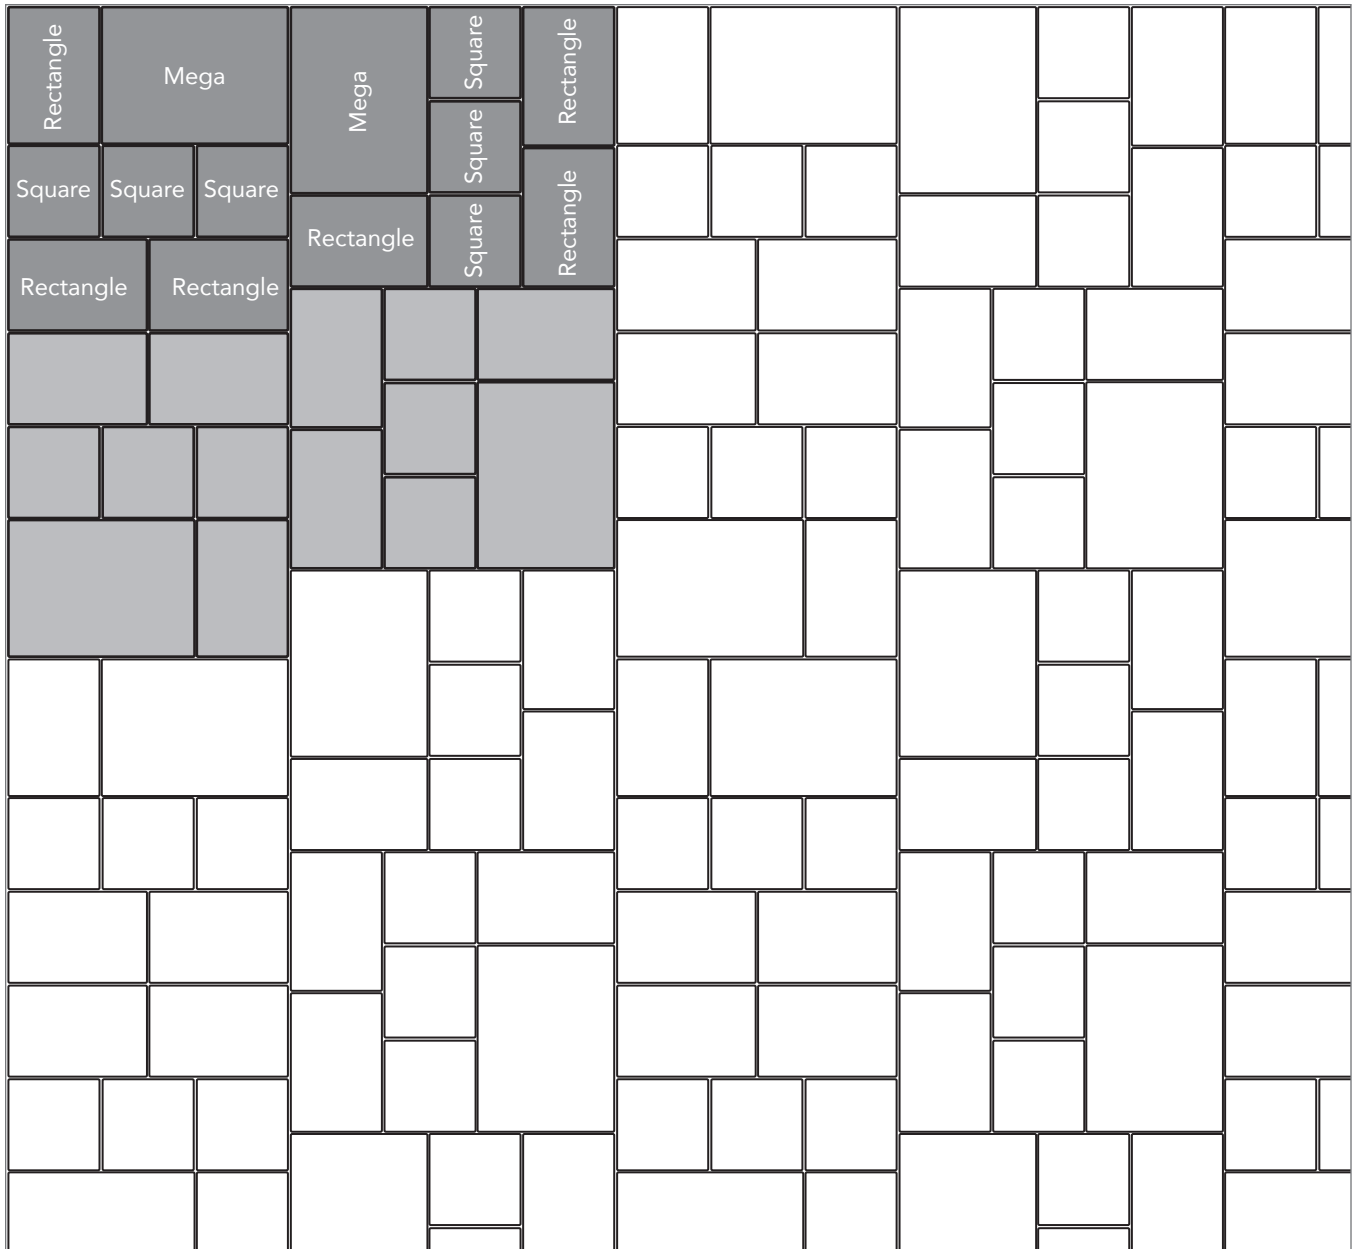

**ARTISAN SLATE**  
PAVER PATTERNS

Grey shaded area in patterns indicate repeating pattern.

**Interlace Pattern**  
75% Rectangle and 25% Square

NAME	UNITS/PALLET	SQ. FT./PALLET
Square (5x5)	512	107
Rectangle (5x8)	384	121

Grey shaded area in patterns indicate repeating pattern.

**Random Cobble Pattern**  
60% Mega, 30% Rectangle, 10% Square

NAME	UNITS/PALLET	SQ. FT./PALLET
Square (5x5)	512	107
Rectangle (5x8)	384	121
Mega (8x11)	160	102

Grey shaded area in patterns indicate repeating pattern.

**Herringbone Flagstone Pattern**

37.5% Mega, 37.5% Rectangle and 25% Square

NAME	UNITS/PALLET	SQ. FT./PALLET
Square (5x5)	512	107
Rectangle (5x8)	384	121
Mega (8x11)	160	102

Grey shaded area in patterns indicate repeating pattern.

**Random Two Pattern**  
30% Mega, 40% Rectangle and 30% Square

NAME	UNITS/PALLET	SQ. FT./PALLET
Square (5x5)	512	107
Rectangle (5x8)	384	121
Mega (8x11)	160	102