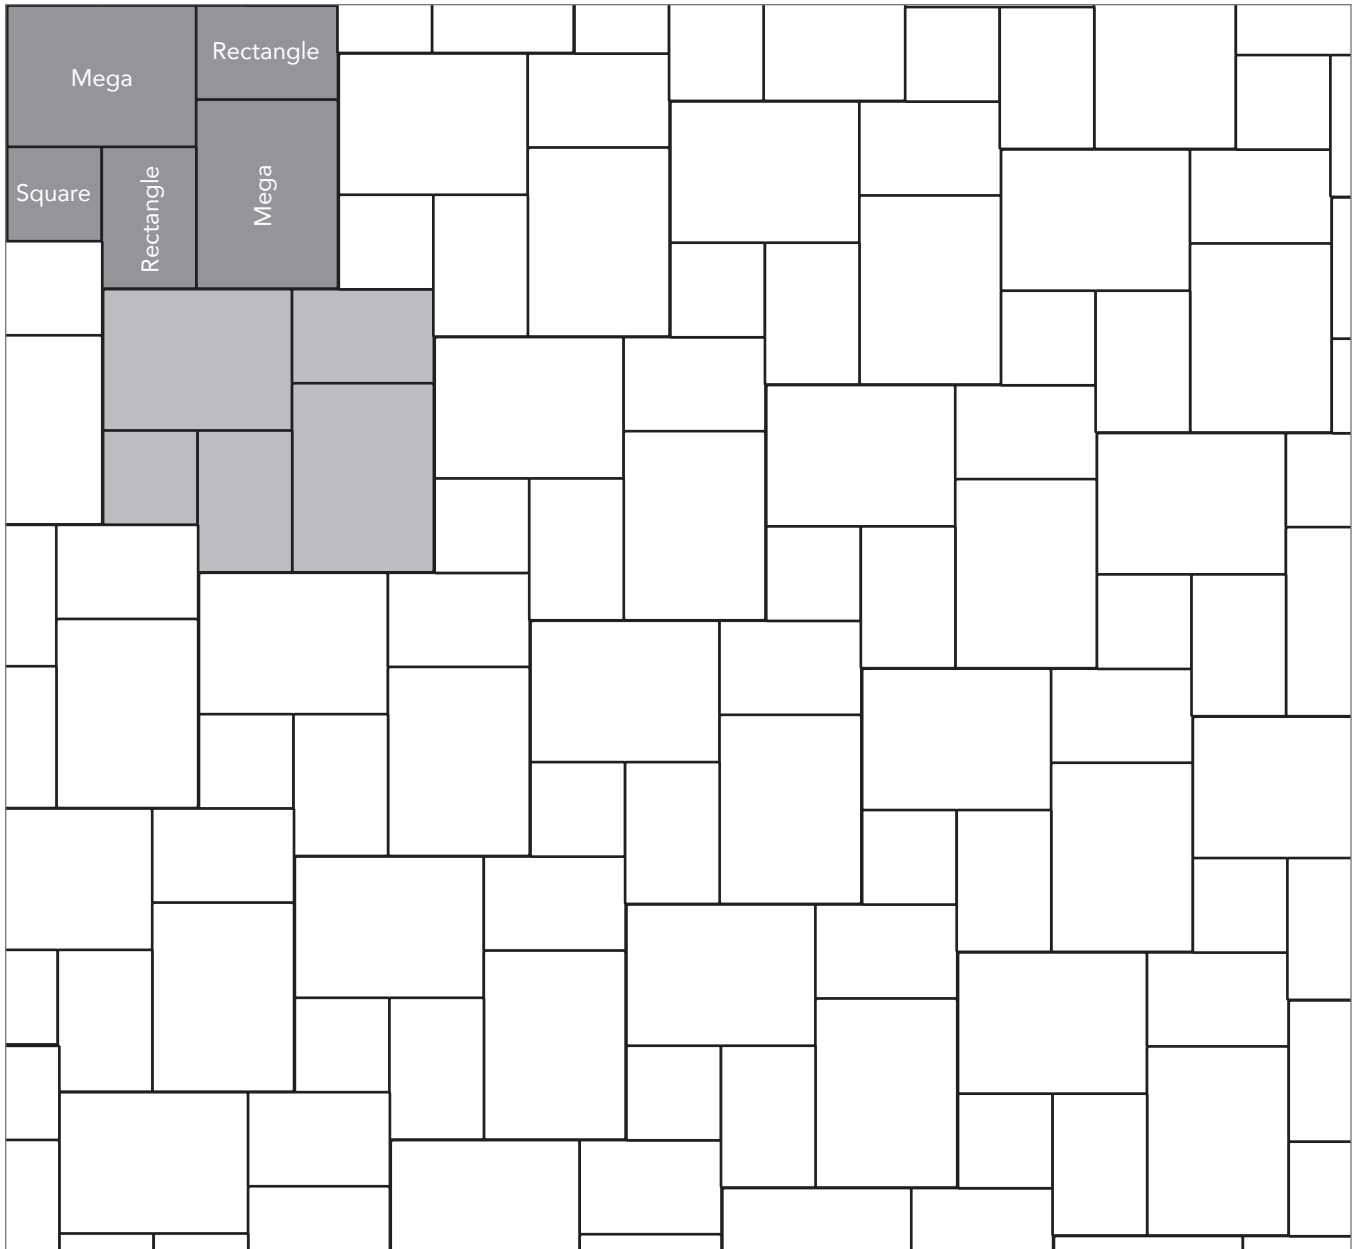

# ITALIAN RENAISSANCE

PAVER PATTERNS

Grey shaded area in patterns indicate repeating pattern.

**Interlace Pattern**  
75% Rectangle and 25% Square

NAME	UNITS/PALLET	SQ. FT./PALLET
Square (5x5)	512	107
Rectangle (5x8)	384	121

Grey shaded area in patterns indicate repeating pattern.

**Random One Pattern**  
40% Mega, 20% Rectangle and 40% Square

NAME	UNITS/PALLET	SQ. FT./PALLET
Square (5x5)	512	107
Rectangle (5x8)	384	121
Mega (8x11)	160	102

Grey shaded area in patterns indicate repeating pattern.

**Random Cobble Pattern**  
60% Mega, 30% Rectangle, 10% Square

NAME	UNITS/PALLET	SQ. FT./PALLET
Square (5x5)	512	107
Rectangle (5x8)	384	121
Mega (8x11)	160	102

Grey shaded area in patterns indicate repeating pattern.