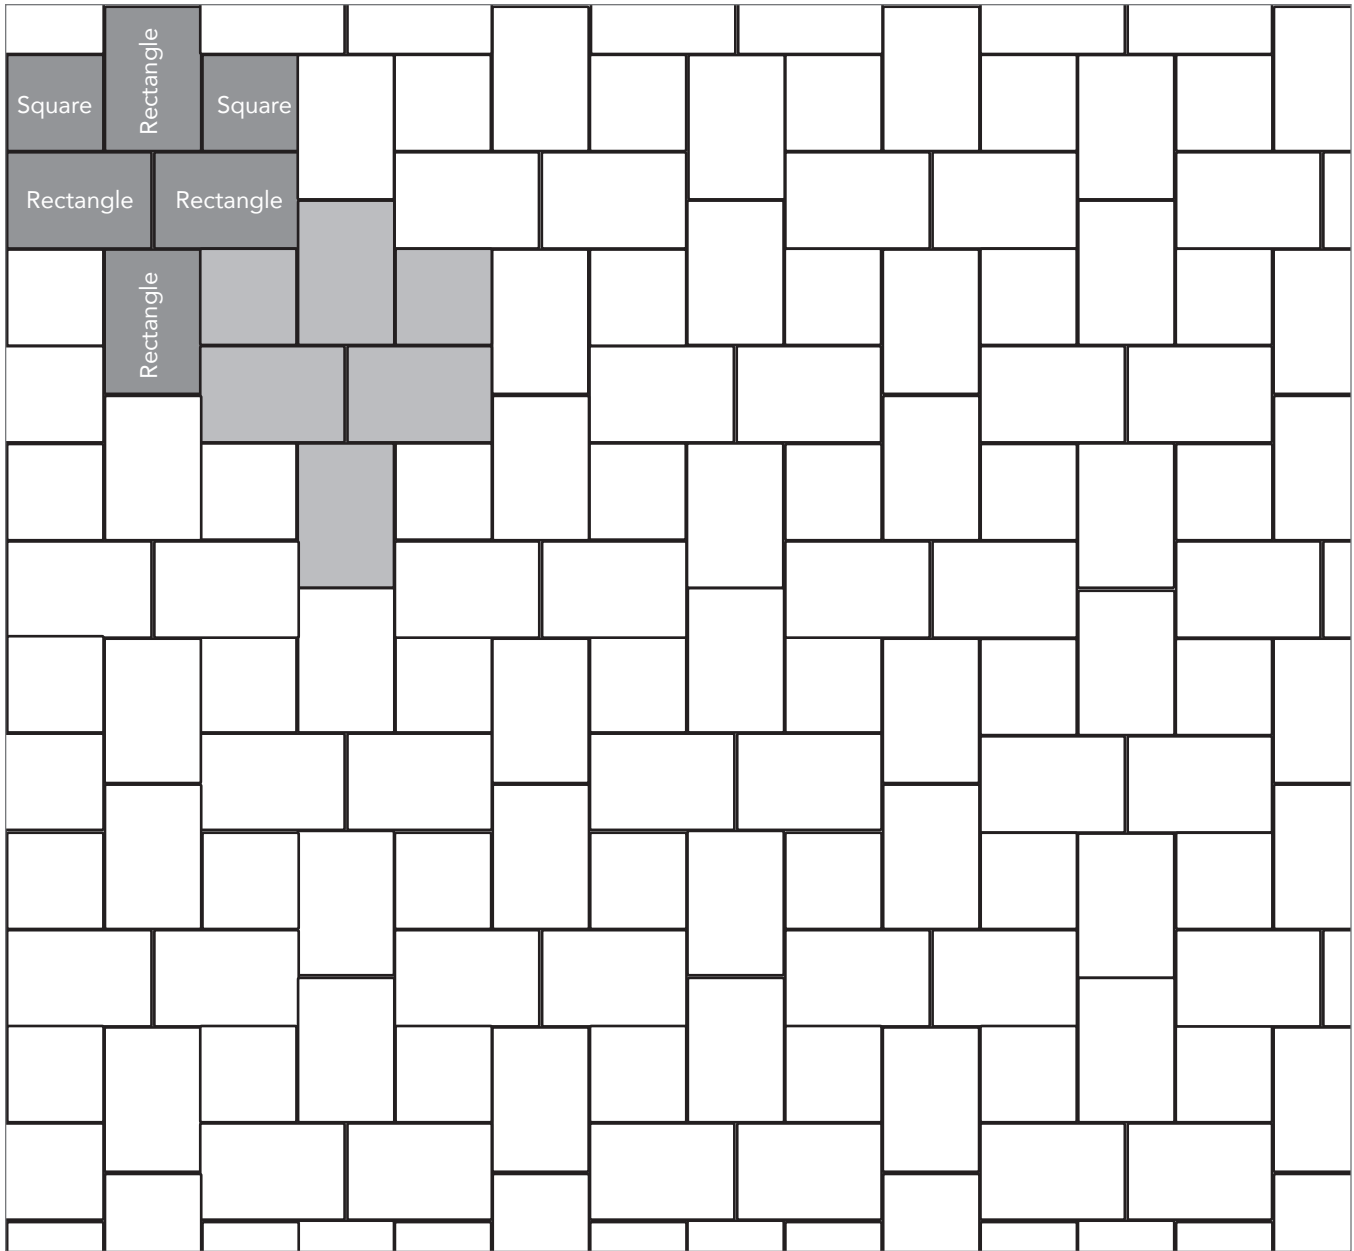

# ITALIAN RENAISSANCE

PAVER PATTERNS

Grey shaded area in patterns indicate repeating pattern.

**Interlace Pattern**  
75% Rectangle and 25% Square

NAME	UNITS/PALLET	SQ. FT./PALLET
Square (5x5)	512	107
Rectangle (5x8)	384	121

Grey shaded area in patterns indicate repeating pattern.

**Random One Pattern**  
40% Mega, 20% Rectangle and 40% Square

NAME	UNITS/PALLET	SQ. FT./PALLET
Square (5x5)	512	107
Rectangle (5x8)	384	121
Mega (8x11)	160	102

Grey shaded area in patterns indicate repeating pattern.

**Random Cobble Pattern**  
60% Mega, 30% Rectangle, 10% Square

NAME	UNITS/PALLET	SQ. FT./PALLET
Square (5x5)	512	107
Rectangle (5x8)	384	121
Mega (8x11)	160	102

Grey shaded area in patterns indicate repeating pattern.