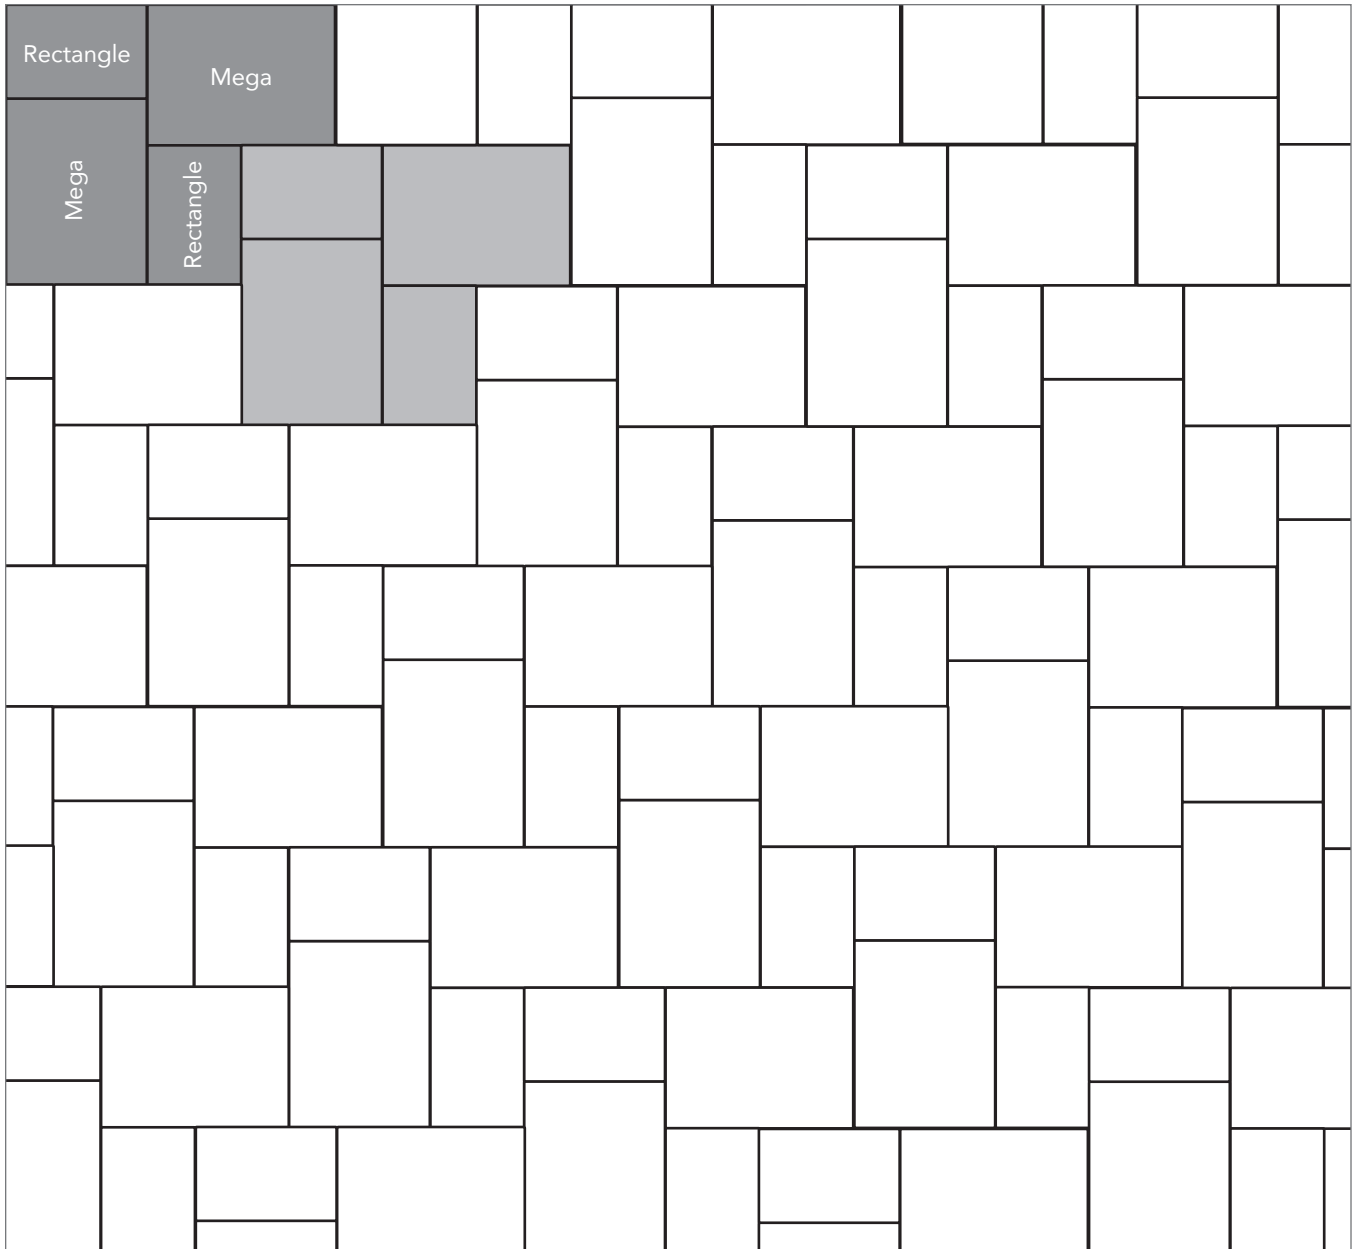

Grey shaded area in patterns indicate repeating pattern.

Mega Pattern Two
67% Mega and 33% Rectangle

NAME	UNITS/PALLET	SQ. FT./PALLET
Rectangle (5x8)	384	121
Mega (8x11)	160	102