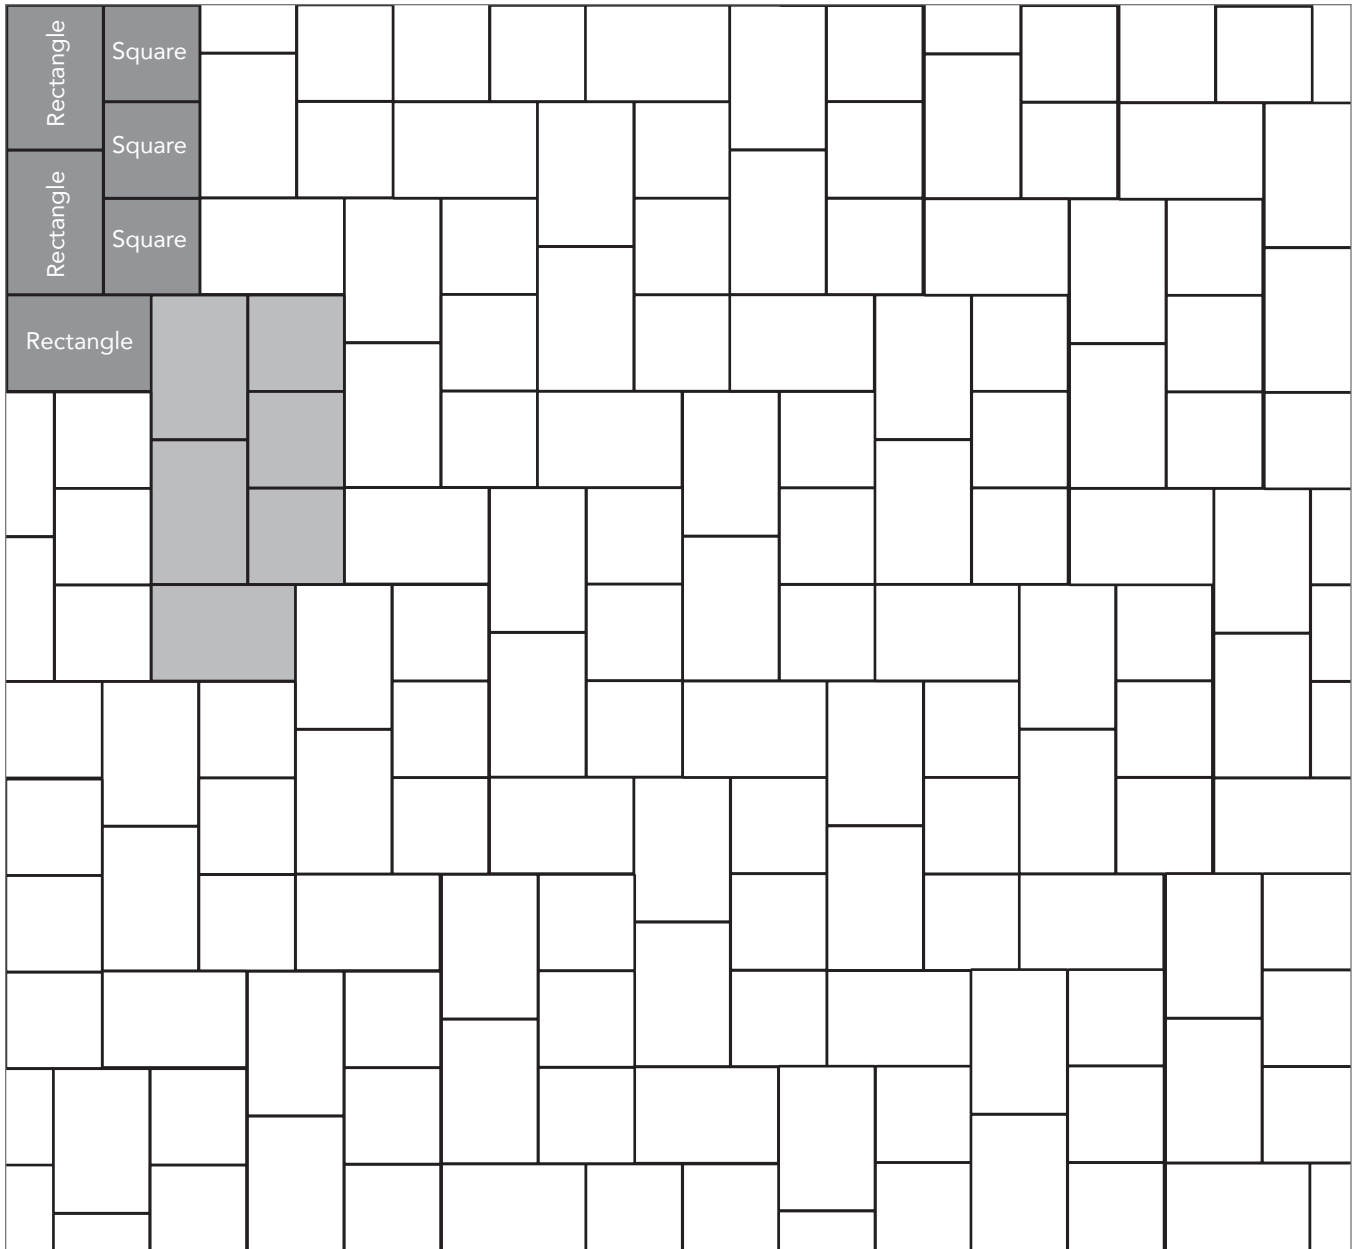

Grey shaded area in patterns indicate repeating pattern.

Two Way Parquet Pattern
67% Rectangle and 33% Square

NAME	UNITS/PALLET	SQ. FT./PALLET
Square (5x5)	512	107
Rectangle (5x8)	384	121