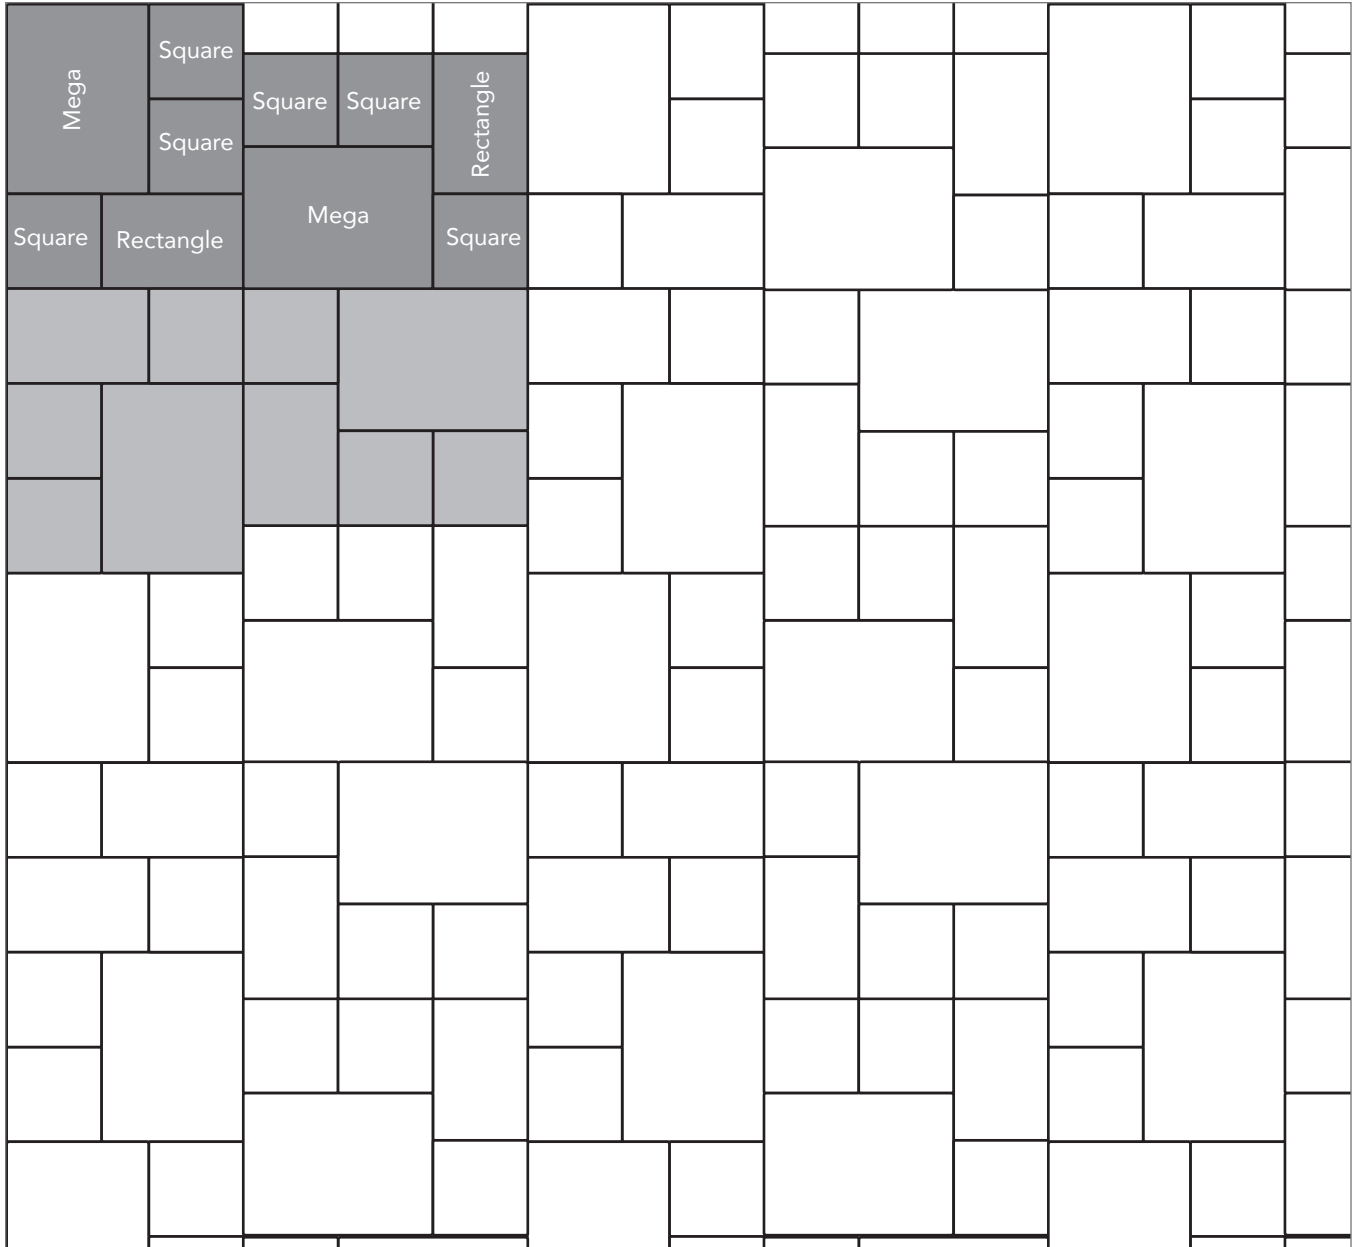

# ITALIAN RENAISSANCE

PAVER PATTERNS

Grey shaded area in patterns indicate repeating pattern.

**Interlace Pattern**  
75% Rectangle and 25% Square

NAME	UNITS/PALLET	SQ. FT./PALLET
Square (5x5)	512	107
Rectangle (5x8)	384	121

Grey shaded area in patterns indicate repeating pattern.

**Random One Pattern**  
40% Mega, 20% Rectangle and 40% Square

NAME	UNITS/PALLET	SQ. FT./PALLET
Square (5x5)	512	107
Rectangle (5x8)	384	121
Mega (8x11)	160	102

Grey shaded area in patterns indicate repeating pattern.

**Random Cobble Pattern**  
60% Mega, 30% Rectangle, 10% Square

NAME	UNITS/PALLET	SQ. FT./PALLET
Square (5x5)	512	107
Rectangle (5x8)	384	121
Mega (8x11)	160	102

Grey shaded area in patterns indicate repeating pattern.