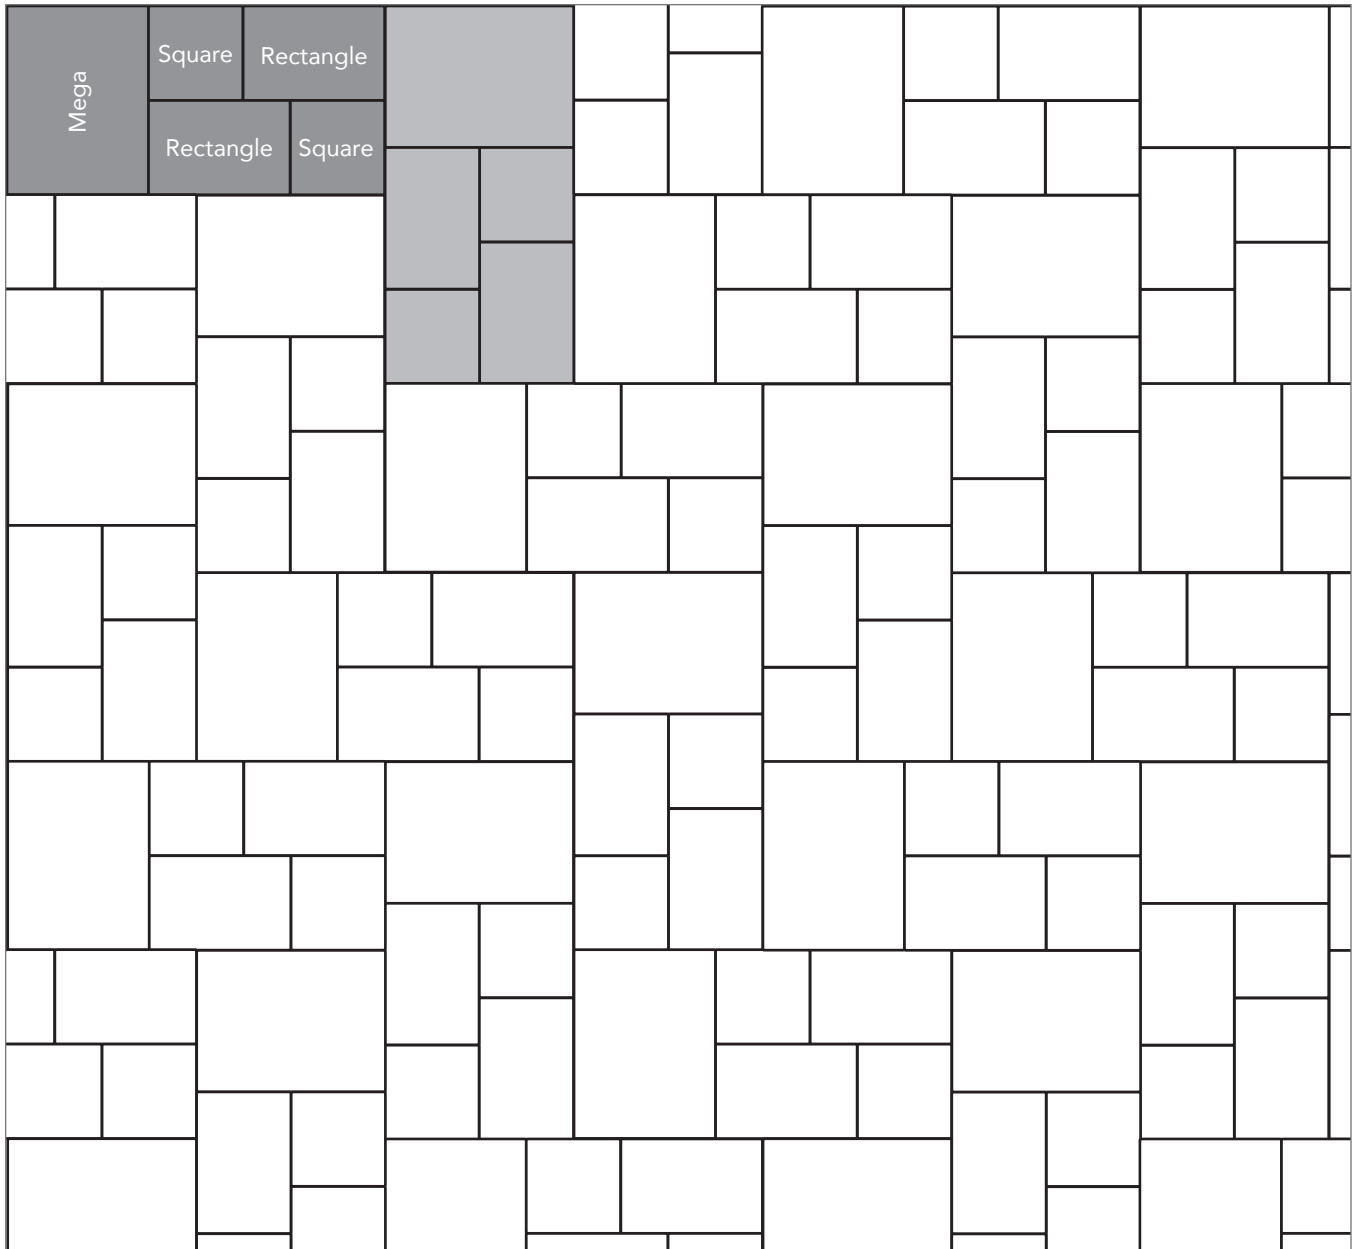

Grey shaded area in patterns indicate repeating pattern.

Herringbone Flagstone Pattern

37.5% Mega, 37.5% Rectangle and 25% Square

NAME	UNITS/PALLET	SQ. FT./PALLET
Square (5x5)	512	107
Rectangle (5x8)	384	121
Mega (8x11)	160	102