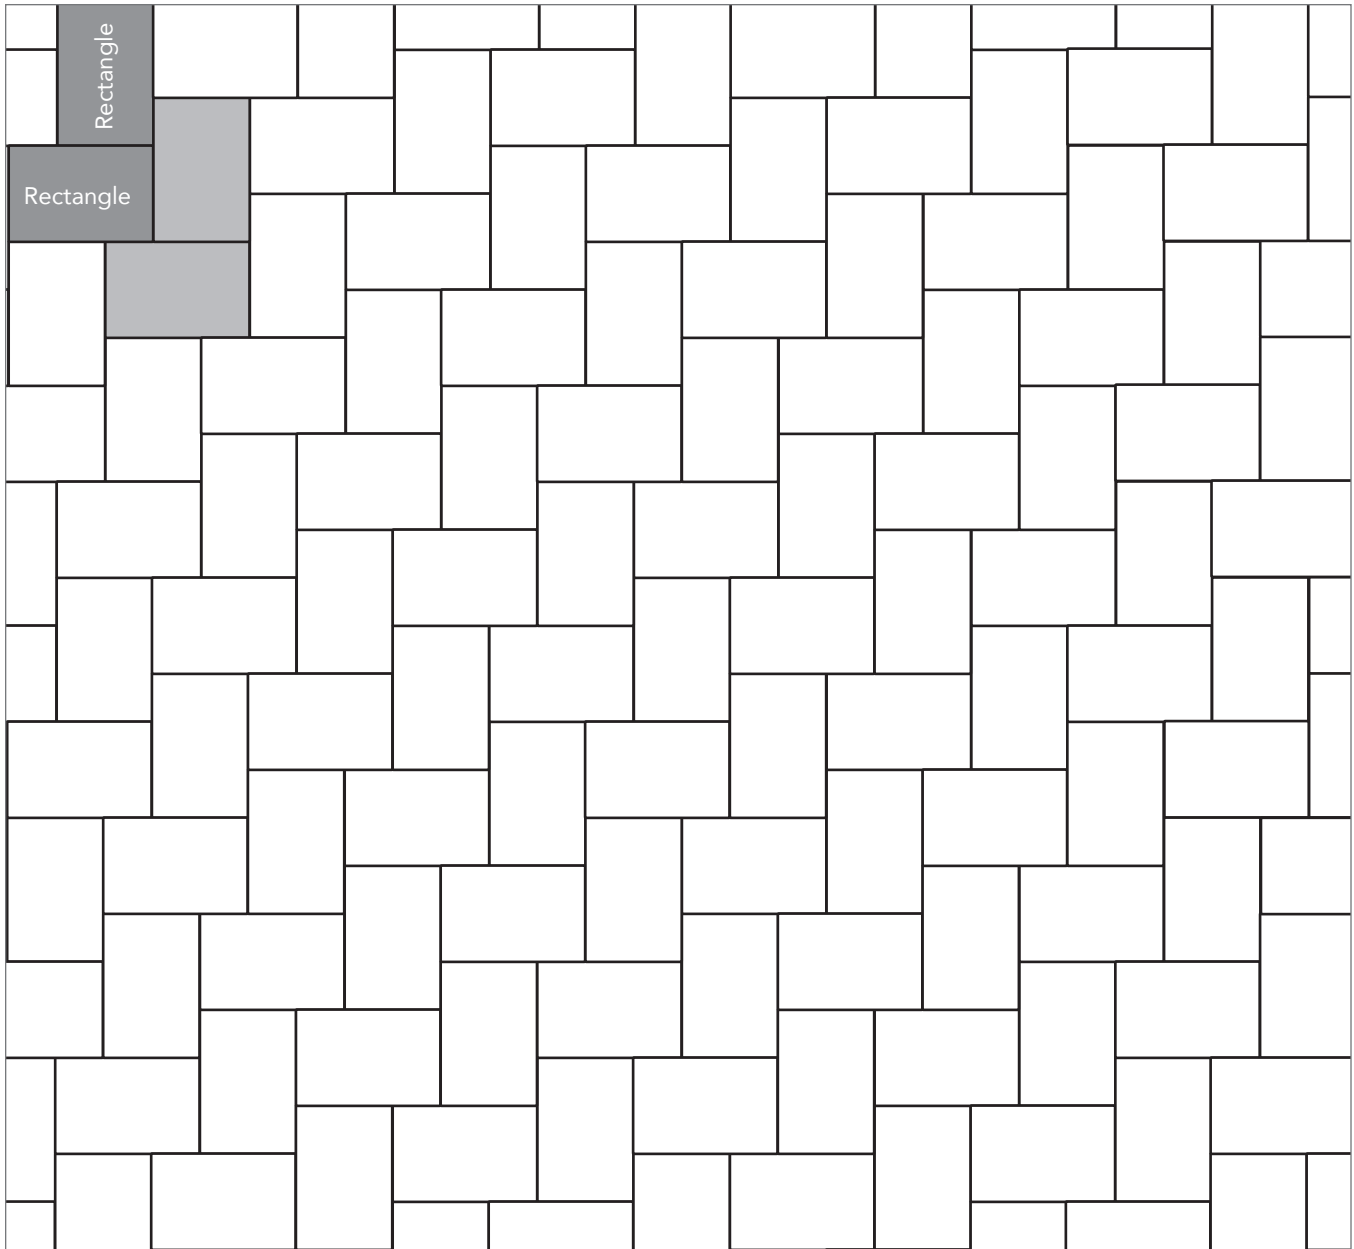

Grey shaded area in patterns indicate repeating pattern.

90 Degree Herringbone Pattern
100% Mega or 100% Rectangle

NAME	UNITS/PALLET	SQ. FT./PALLET
Rectangle (5x8)	384	121
Mega (8x11)	160	102