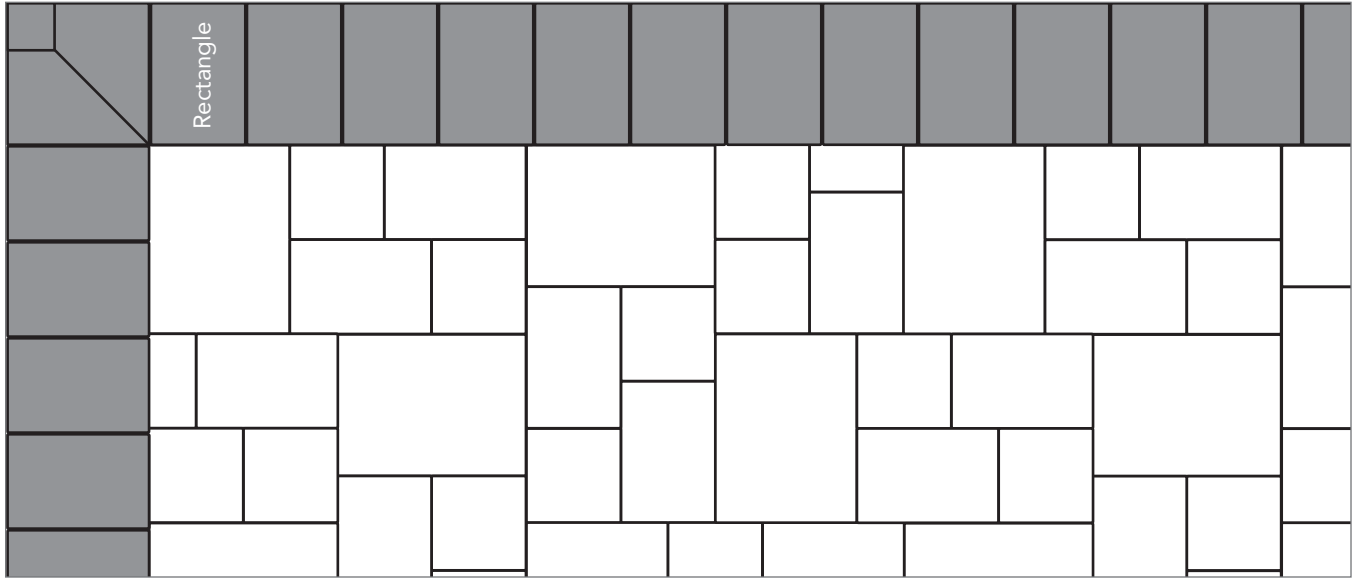

NAME	UNITS/PALLET	SQ. FT./PALLET
Square (5x5)	512	107
Rectangle (5x8)	384	121

Grey shaded area in patterns indicate repeating pattern.

**90 Degree Herringbone Pattern**  
100% Mega or 100% Rectangle

NAME	UNITS/PALLET	SQ. FT./PALLET
Rectangle (5x8)	384	121
Mega (8x11)	160	102

Grey shaded area in patterns indicate repeating pattern.

**Soldier Course Border**  
100% Rectangle

**Sailor Course Border**  
100% Rectangle

NAME	UNITS/PALLET	SQ. FT./PALLET
Rectangle (5x8)	384	121