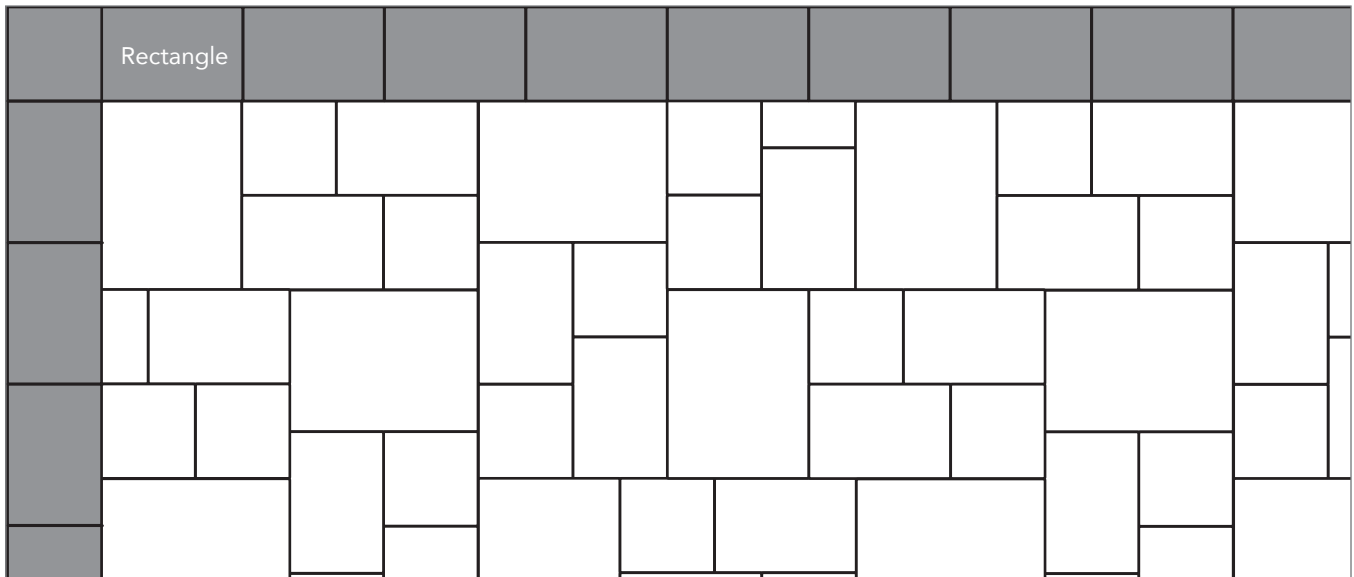

NAME	UNITS/PALLET	SQ. FT./PALLET
Square (5x5)	512	107
Rectangle (5x8)	384	121

Grey shaded area in patterns indicate repeating pattern.

**90 Degree Herringbone Pattern**  
100% Mega or 100% Rectangle

NAME	UNITS/PALLET	SQ. FT./PALLET
Rectangle (5x8)	384	121
Mega (8x11)	160	102

Grey shaded area in patterns indicate repeating pattern.

**Soldier Course Border**  
100% Rectangle

**Sailor Course Border**  
100% Rectangle

NAME	UNITS/PALLET	SQ. FT./PALLET
Rectangle (5x8)	384	121