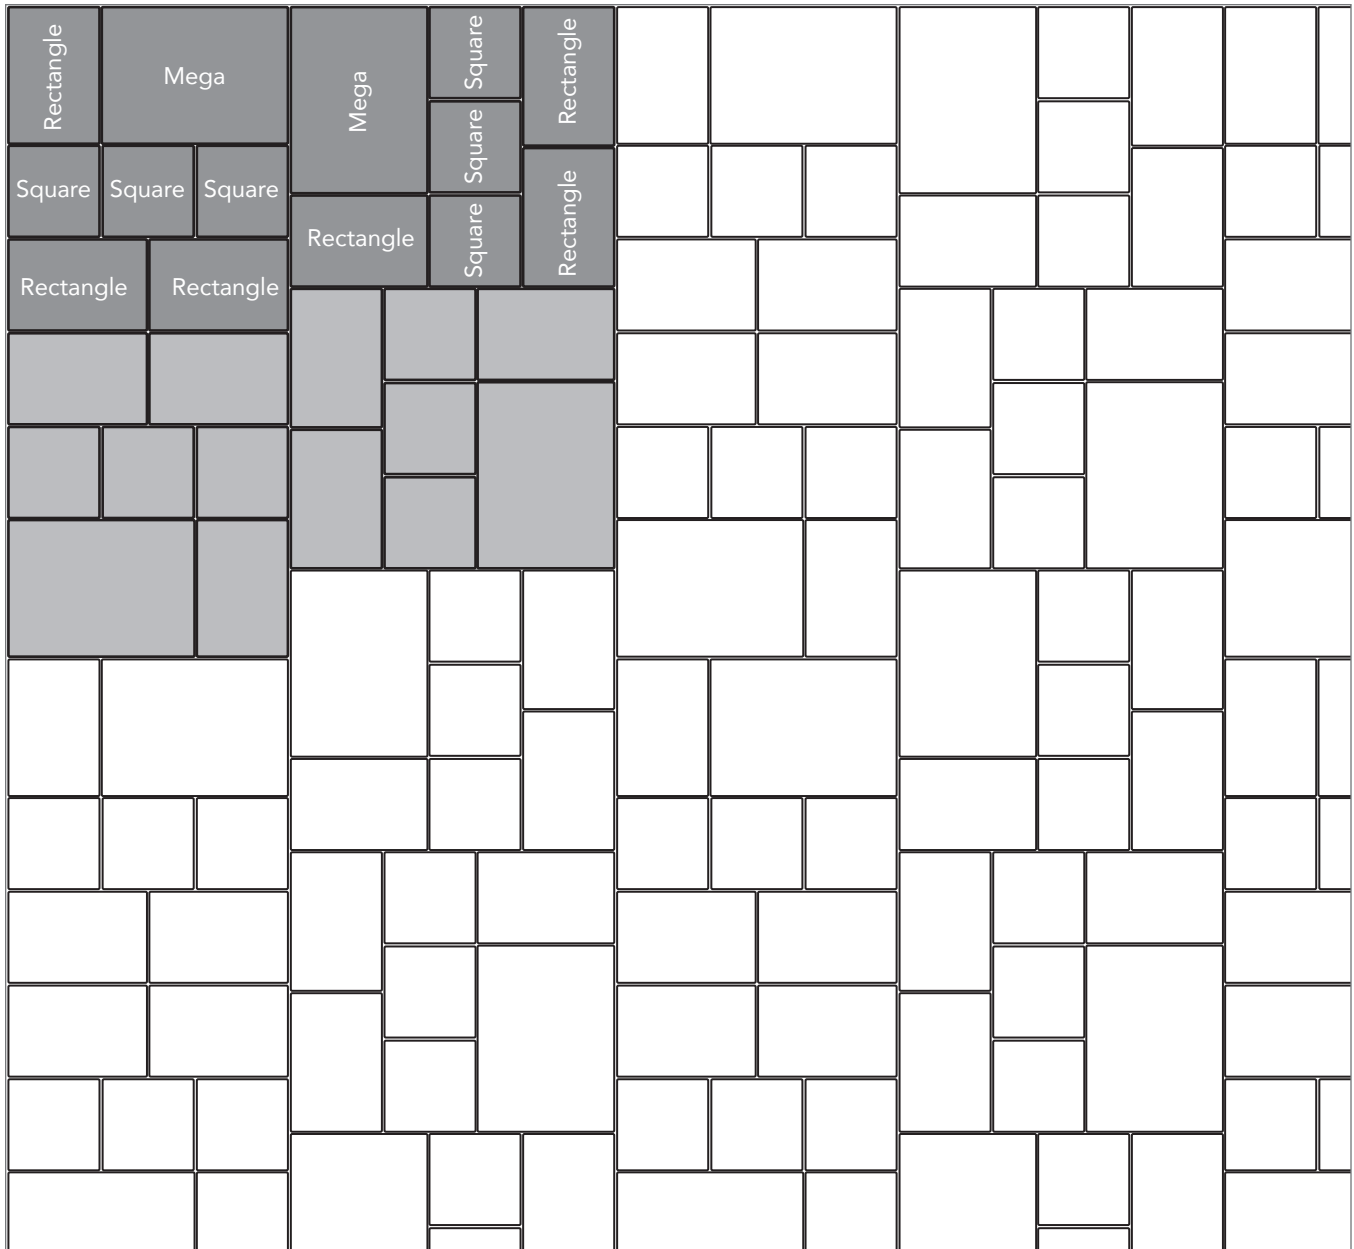

Grey shaded area in patterns indicate repeating pattern.

Random Two Pattern

30% Mega, 40% Rectangle and 30% Square

NAME	UNITS/PALLET	SQ. FT./PALLET
Square (5x5)	512	107
Rectangle (5x8)	384	121
Mega (8x11)	160	102