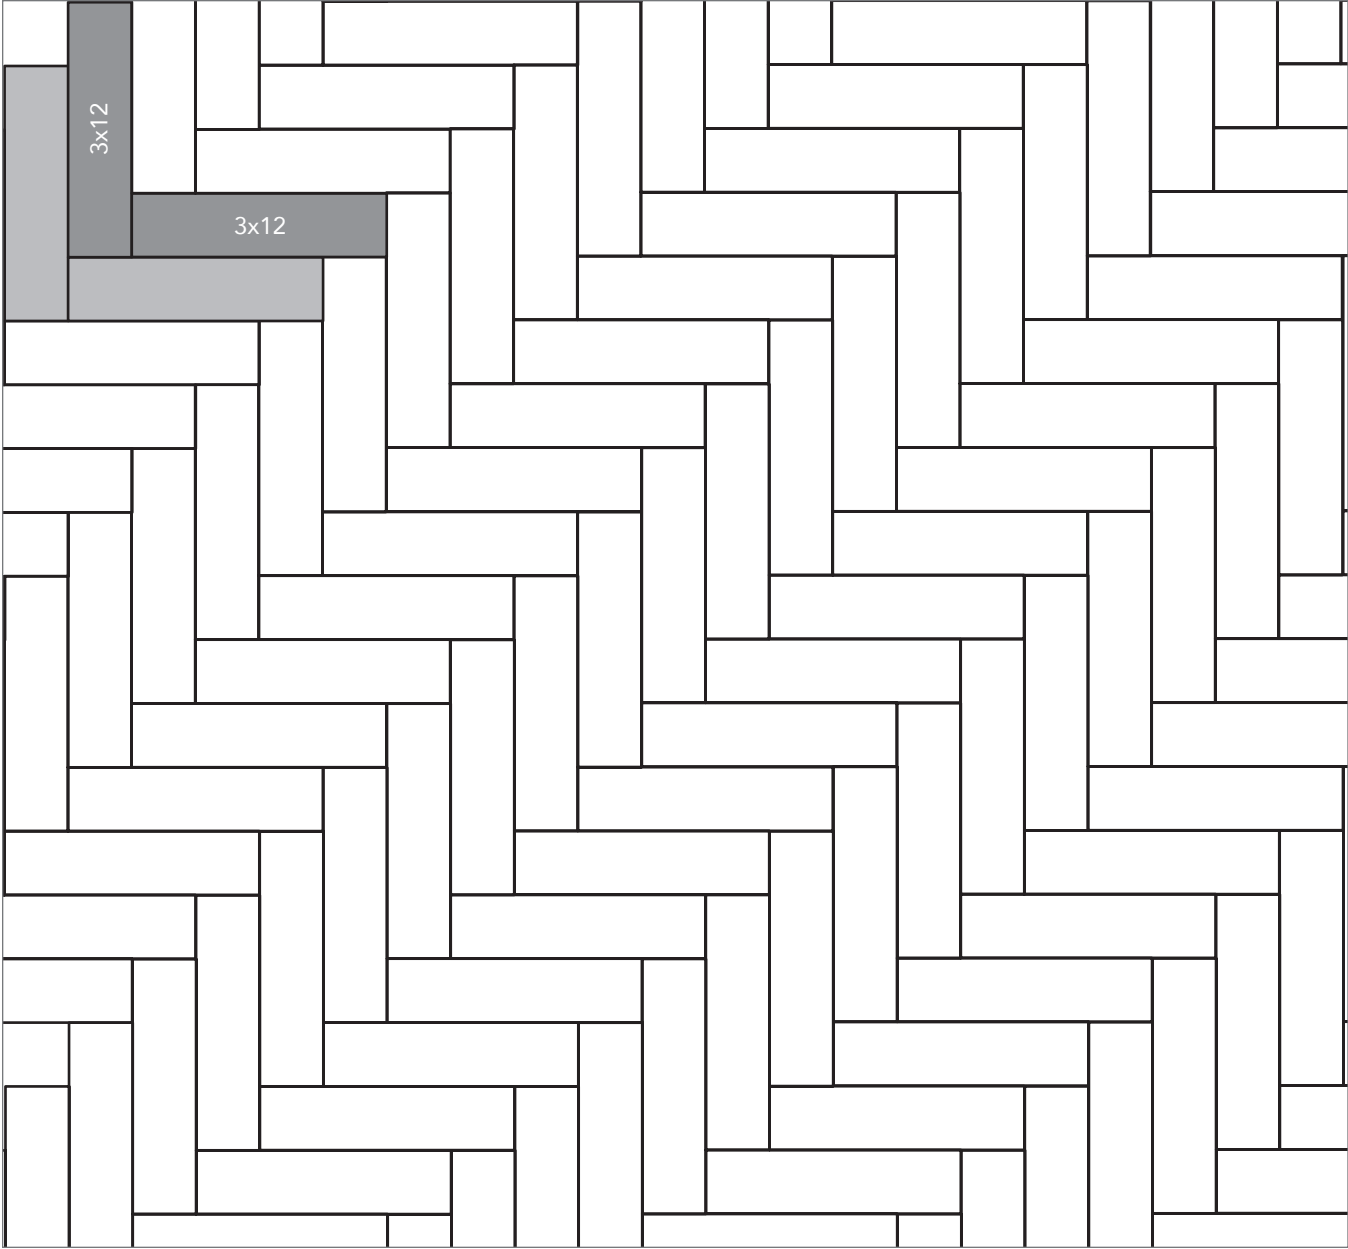

**PLANK**  
PAVER PATTERNS

Grey shaded area in patterns indicate repeating pattern.

**3x12 Running Bond**  
100% 3x12

NAME	UNITS/PALLET	SQ. FT./PALLET
3x12	336	77.2

Grey shaded area in patterns indicate repeating pattern.

**3x12 Herringbone Pattern**  
100% 3x12

NAME	UNITS/PALLET	SQ. FT./PALLET
3x12	336	77.2

Grey shaded area in patterns indicate repeating pattern.

**1/3 Offset Running Bond**  
100% 3x12

NAME	UNITS/PALLET	SQ. FT./PALLET
3x12	336	77.2