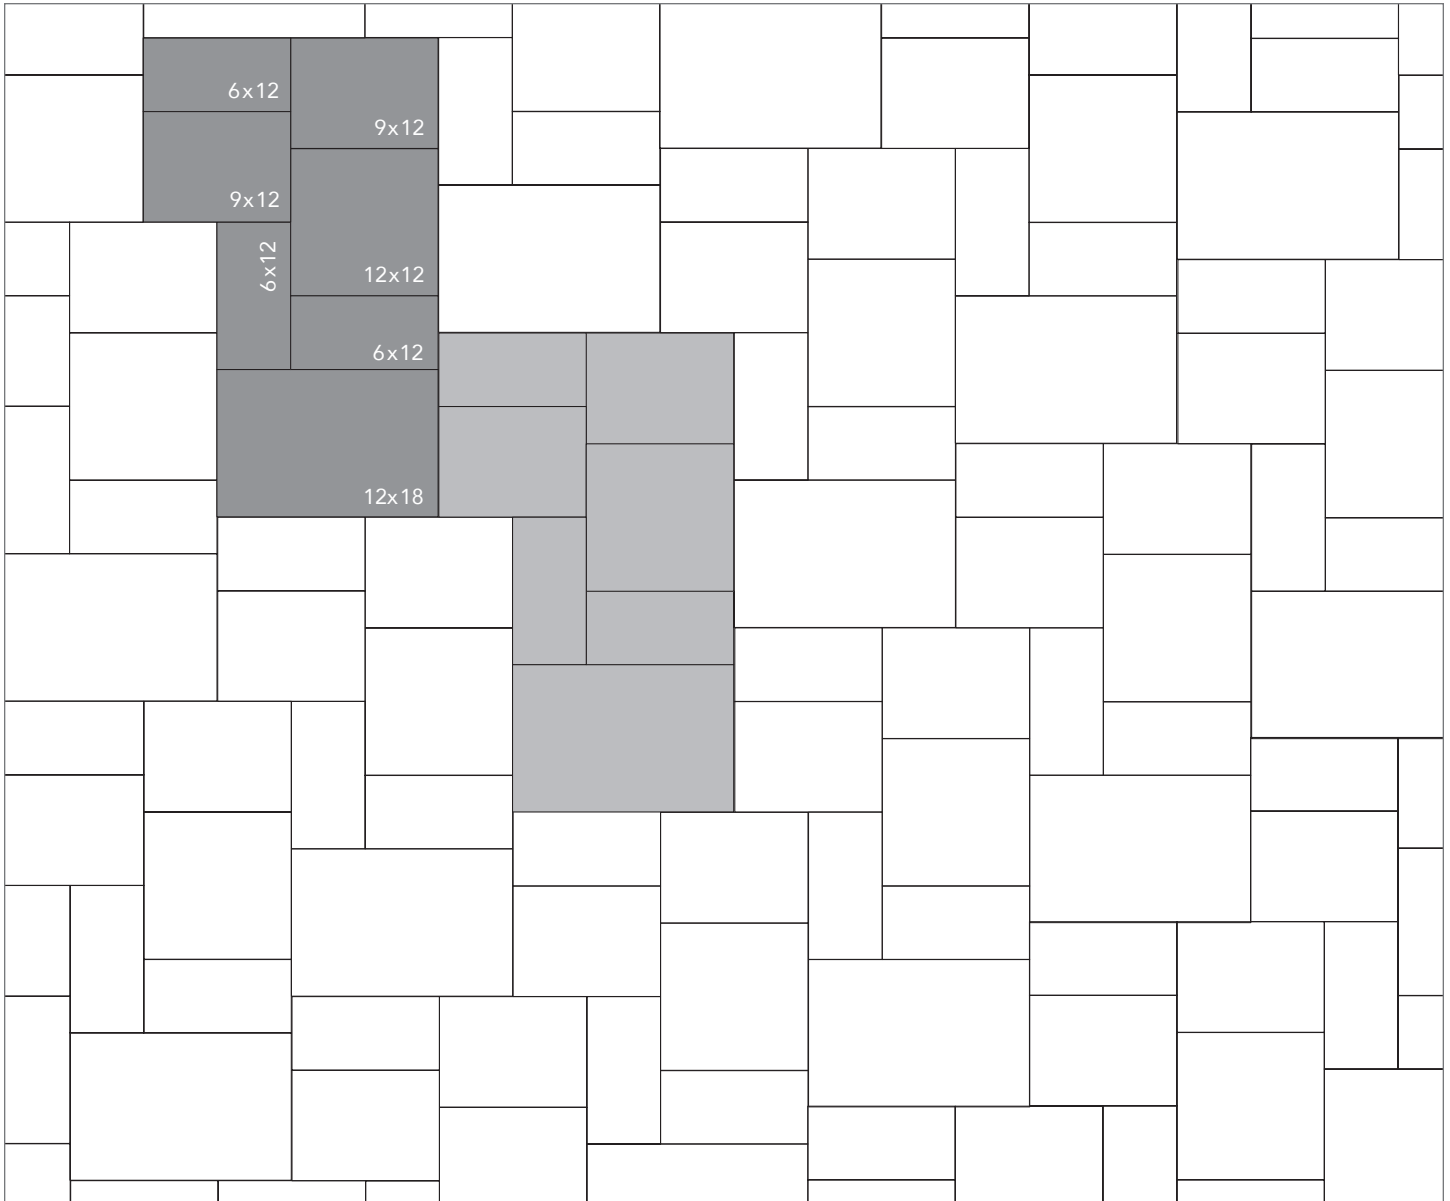

PREMIER SMOOTH

PAVER PATTERNS

Great Hardscapes Start Here®

Grey shaded area in patterns indicate repeating pattern.

3 Piece Combo Pattern
100% 3 Piece Combo

NAME	UNITS/PALLET	SQ. FT./PALLET
6x12 9x12 12x12	96 (6x12), 64 (9x12), 32 (12x12) for a full pallet quantity of 192	121.9
*6x9 Border	280	100
*12x18	64	92

6x12, 9x12 and 12x12 units are sold in Basalite[®] combo pallet quantities only.
*6x9 and 12x18 are all palletized and sold separately.

Grey shaded area in patterns indicate repeating pattern.

4 Piece Pattern #4

73% 3 Piece Combo and 27% 12x18

NAME	UNITS/PALLET	SQ. FT./PALLET
6x12 9x12 12x12	96 (6x12), 64 (9x12), 32 (12x12) for a full pallet quantity of 192	121.9
*6x9 Border	280	100
*12x18	64	92

6x12, 9x12 and 12x12 units are sold in Basalite[®] combo pallet quantities only.
 *6x9 and 12x18 are all palletized and sold separately.