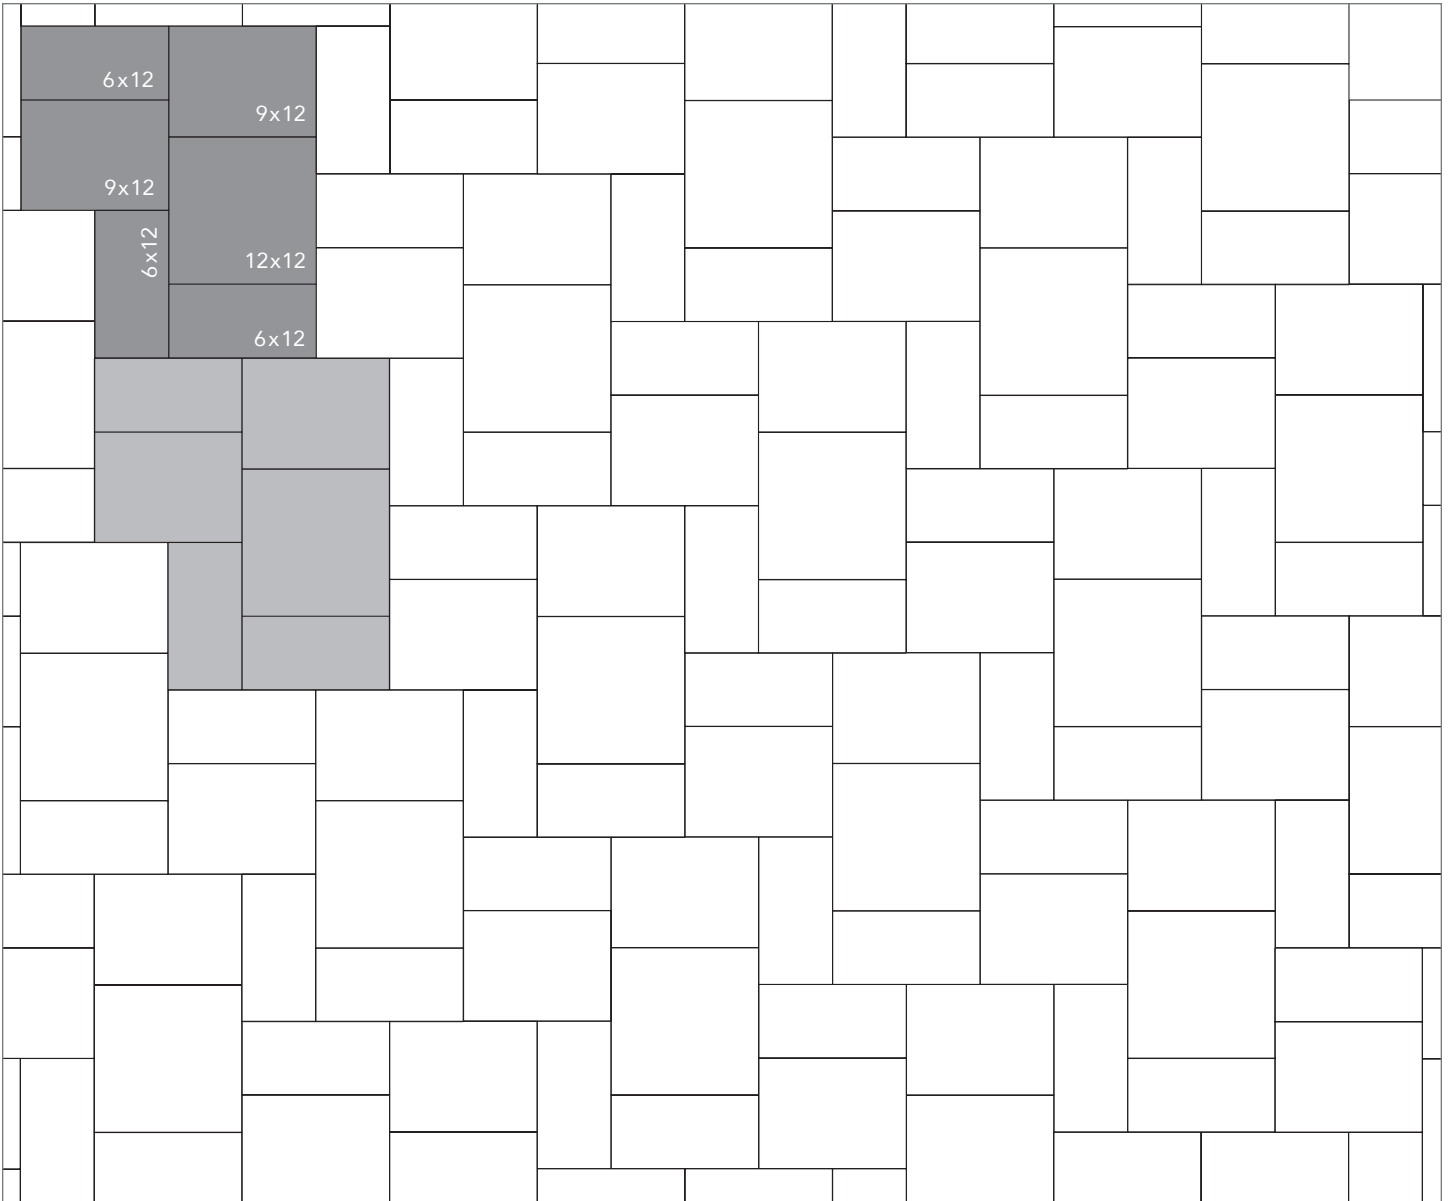

PREMIER SMOOTH

PAVER PATTERNS

Great Hardscapes Start Here®

Grey shaded area in patterns indicate repeating pattern.

3 Piece Combo Pattern
100% 3 Piece Combo

NAME	UNITS/PALLET	SQ. FT./PALLET
6x12 9x12 12x12	96 (6x12), 64 (9x12), 32 (12x12) for a full pallet quantity of 192	121.9
*6x9 Border	280	100
*12x18	64	92

6x12, 9x12 and 12x12 units are sold in Basalite[®] combo pallet quantities only.
*6x9 and 12x18 are all palletized and sold separately.

Grey shaded area in patterns indicate repeating pattern.

4 Piece Pattern #4

73% 3 Piece Combo and 27% 12x18

NAME	UNITS/PALLET	SQ. FT./PALLET
6x12 9x12 12x12	96 (6x12), 64 (9x12), 32 (12x12) for a full pallet quantity of 192	121.9
*6x9 Border	280	100
*12x18	64	92

6x12, 9x12 and 12x12 units are sold in Basalite[®] combo pallet quantities only.
 *6x9 and 12x18 are all palletized and sold separately.