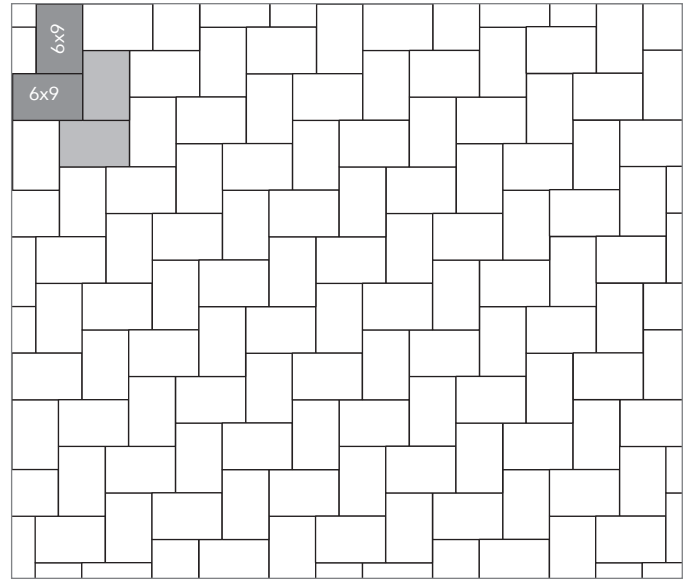

SIERRA COLLECTION
PAVER PATTERNS

Grey shaded area in patterns indicate repeating pattern.

3 Piece Pattern #1

60% 9x12, 30% 6x9 and 10% 6x6

3 Piece Pattern #2

50% 12x18, 33% 12x12 and 17% 6x12

3 Piece Pattern #3

Grey shaded area in patterns indicate repeating pattern.

4 Piece Pattern #2

40% 12x18, 27% 12x12, 20% 9x12 and 13% 6x12

4 Piece Pattern #3

40% 12x12, 20% 6x12, 30% 6x9 and 10% 6x6

6 Piece Pattern #1

40% 12x18, 13% 12x12, 20% 9x12, 13% 6x12, 10% 6x9 and 4% 6x6

6 Piece Pattern #2

32% 12x18, 21% 12x12, 16% 9x12, 10% 6x12, 16% 6x9 and 5% 6x6

NAME	UNITS/PALLET	SQ. FT./PALLET
6x6	448	108
6x9	280	100
6x12	224	108
9x12	160	115
12x12	128	122
12x18	64	92

Grey shaded area in patterns indicate repeating pattern.

6 Piece Pattern #3

34% 12x18, 23% 12x12, 17% 9x12, 11% 6x12, 9% 6x9 and 6% 6x6

90 Degree Herringbone

100% 6x9, 100% 6x12, 100% 9x12 or 100% 12x18

Soldier Course Border

100% 6x9

Sailor Course Border

100% 6x9