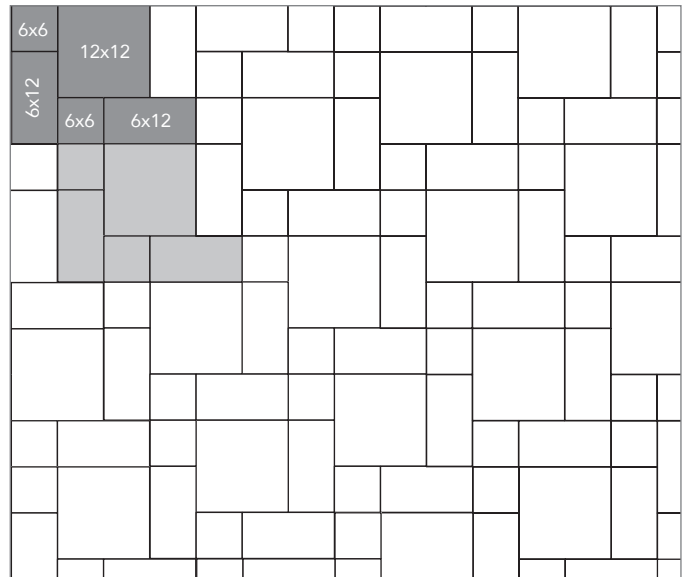

SIERRA COLLECTION
PAVER PATTERNS

Grey shaded area in patterns indicate repeating pattern.

3 Piece Pattern #1

60% 9x12, 30% 6x9 and 10% 6x6

3 Piece Pattern #2

50% 12x18, 33% 12x12 and 17% 6x12

3 Piece Pattern #3

38% 9x12, 38% 6x9 and 24% 6x6

3 Piece Pattern #4

40% 12x12, 40% 6x12 and 20% 6x6

NAME	UNITS/PALLET	SQ. FT./PALLET
6x6	448	108
6x9	280	100
6x12	224	108
9x12	160	115
12x12	128	122
12x18	64	92

Grey shaded area in patterns indicate repeating pattern.

3 Piece Pattern #5

40% 9x12, 20% 6x9 and 40% 6x6

3 Piece Pattern #6

50% 12x12, 38% 6x9 and 12% 6x6

3 Piece Pattern #7

57% 12x12, 29% 6x12 and 14% 6x6

3 Piece Pattern #8

50% 12x18, 33% 12x12 and 17% 6x12

3 Piece Pattern #10

60% 12x18, 20% 12x12 and 20% 6x12

3 Piece Pattern #11

50% 12x18, 33% 12x12 and 17% 6x12

4 Piece Pattern #1

40% 12x12, 20% 6x12, 30% 6x9 and 10% 6x6

NAME	UNITS/PALLET	SQ. FT./PALLET
6x6	448	108
6x9	280	100
6x12	224	108
9x12	160	115
12x12	128	122
12x18	64	92