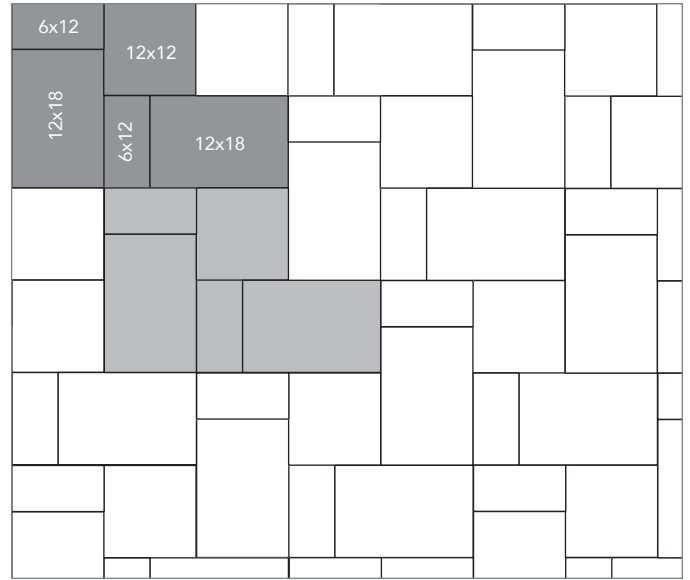

3 Piece Pattern #5

40% 9x12, 20% 6x9 and 40% 6x6

3 Piece Pattern #6

50% 12x12, 38% 6x9 and 12% 6x6

3 Piece Pattern #7

57% 12x12, 29% 6x12 and 14% 6x6

3 Piece Pattern #8

50% 12x18, 33% 12x12 and 17% 6x12

NAME	UNITS/PALLET	SQ. FT./PALLET
6x6	448	108
6x9	280	100
6x12	224	108
9x12	160	115
12x12	128	122
12x18	64	92

Grey shaded area in patterns indicate repeating pattern.

3 Piece Pattern #9

50% 12x18, 33% 12x12 and 17% 6x12

3 Piece Pattern #10

60% 12x18, 20% 12x12 and 20% 6x12

3 Piece Pattern #11

50% 12x18, 33% 12x12 and 17% 6x12

4 Piece Pattern #1

40% 12x12, 20% 6x12, 30% 6x9 and 10% 6x6

NAME	UNITS/PALLET	SQ. FT./PALLET
6x6	448	108
6x9	280	100
6x12	224	108
9x12	160	115
12x12	128	122
12x18	64	92

Grey shaded area in patterns indicate repeating pattern.

4 Piece Pattern #2

40% 12x18, 27% 12x12, 20% 9x12 and 13% 6x12

4 Piece Pattern #3

40% 12x12, 20% 6x12, 30% 6x9 and 10% 6x6

6 Piece Pattern #1

40% 12x18, 13% 12x12, 20% 9x12, 13% 6x12, 10% 6x9 and 4% 6x6