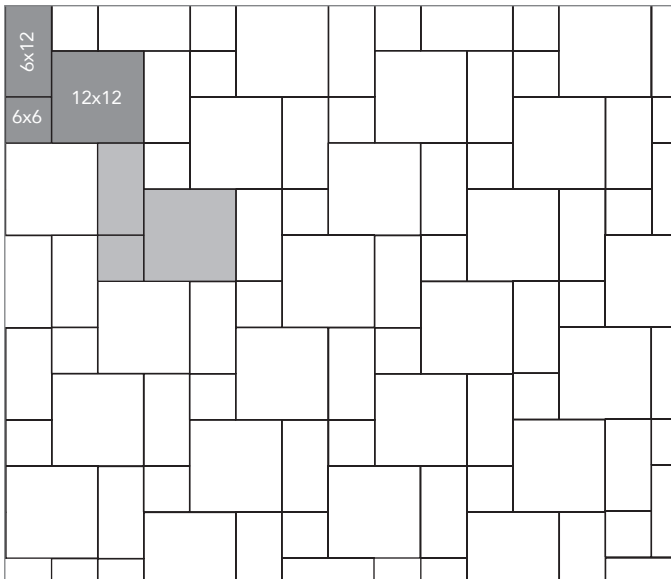

SIERRA COLLECTION
PAVER PATTERNS

Grey shaded area in patterns indicate repeating pattern.

3 Piece Pattern #1

60% 9x12, 30% 6x9 and 10% 6x6

3 Piece Pattern #2

50% 12x18, 33% 12x12 and 17% 6x12

3 Piece Pattern #3

38% 9x12, 38% 6x9 and 24% 6x6

3 Piece Pattern #4

40% 12x12, 40% 6x12 and 20% 6x6

NAME	UNITS/PALLET	SQ. FT./PALLET
6x6	448	108
6x9	280	100
6x12	224	108
9x12	160	115
12x12	128	122
12x18	64	92

Grey shaded area in patterns indicate repeating pattern.

3 Piece Pattern #5

40% 9x12, 20% 6x9 and 40% 6x6

3 Piece Pattern #6

50% 12x12, 38% 6x9 and 12% 6x6

3 Piece Pattern #7

57% 12x12, 29% 6x12 and 14% 6x6

3 Piece Pattern #8

50% 12x18, 33% 12x12 and 17% 6x12

NAME	UNITS/PALLET	SQ. FT./PALLET
6x6	448	108
6x9	280	100
6x12	224	108
9x12	160	115
12x12	128	122
12x18	64	92

Grey shaded area in patterns indicate repeating pattern.

3 Piece Pattern #9

50% 12x18, 33% 12x12 and 17% 6x12