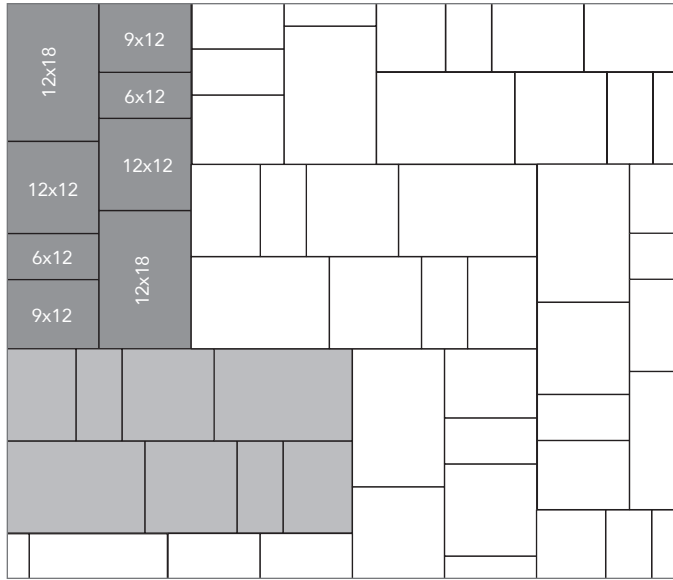

38% 9x12, 38% 6x9 and 24% 6x6

3 Piece Pattern #4

40% 12x12, 40% 6x12 and 20% 6x6

NAME	UNITS/PALLET	SQ. FT./PALLET
6x6	448	108
6x9	280	100
6x12	224	108
9x12	160	115
12x12	128	122
12x18	64	92

Grey shaded area in patterns indicate repeating pattern.

3 Piece Pattern #5

40% 9x12, 20% 6x9 and 40% 6x6

3 Piece Pattern #6

50% 12x12, 38% 6x9 and 12% 6x6

3 Piece Pattern #7

57% 12x12, 29% 6x12 and 14% 6x6

3 Piece Pattern #8

50% 12x18, 33% 12x12 and 17% 6x12

3 Piece Pattern #10

60% 12x18, 20% 12x12 and 20% 6x12

3 Piece Pattern #11

50% 12x18, 33% 12x12 and 17% 6x12

4 Piece Pattern #1

40% 12x12, 20% 6x12, 30% 6x9 and 10% 6x6

NAME	UNITS/PALLET	SQ. FT./PALLET
6x6	448	108
6x9	280	100
6x12	224	108
9x12	160	115
12x12	128	122
12x18	64	92

Grey shaded area in patterns indicate repeating pattern.

4 Piece Pattern #2

40% 12x18, 27% 12x12, 20% 9x12 and 13% 6x12

4 Piece Pattern #3

40% 12x12, 20% 6x12, 30% 6x9 and 10% 6x6

6 Piece Pattern #1

40% 12x18, 13% 12x12, 20% 9x12, 13% 6x12, 10% 6x9 and 4% 6x6