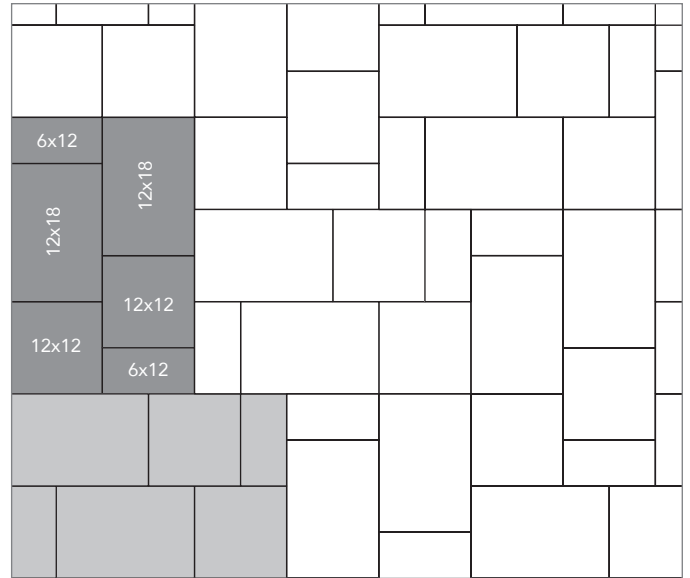

SIERRA COLLECTION
PAVER PATTERNS

Grey shaded area in patterns indicate repeating pattern.

3 Piece Pattern #1

60% 9x12, 30% 6x9 and 10% 6x6

3 Piece Pattern #2

50% 12x18, 33% 12x12 and 17% 6x12

3 Piece Pattern #3

38% 9x12, 38% 6x9 and 24% 6x6

3 Piece Pattern #4

40% 12x12, 40% 6x12 and 20% 6x6

NAME	UNITS/PALLET	SQ. FT./PALLET
6x6	448	108
6x9	280	100
6x12	224	108
9x12	160	115
12x12	128	122
12x18	64	92

Grey shaded area in patterns indicate repeating pattern.

3 Piece Pattern #5

40% 9x12, 20% 6x9 and 40% 6x6

3 Piece Pattern #6

50% 12x12, 38% 6x9 and 12% 6x6

3 Piece Pattern #7

57% 12x12, 29% 6x12 and 14% 6x6

3 Piece Pattern #8

50% 12x18, 33% 12x12 and 17% 6x12

3 Piece Pattern #10

60% 12x18, 20% 12x12 and 20% 6x12

3 Piece Pattern #11

50% 12x18, 33% 12x12 and 17% 6x12

4 Piece Pattern #1

40% 12x12, 20% 6x12, 30% 6x9 and 10% 6x6

NAME	UNITS/PALLET	SQ. FT./PALLET
6x6	448	108
6x9	280	100
6x12	224	108
9x12	160	115
12x12	128	122
12x18	64	92