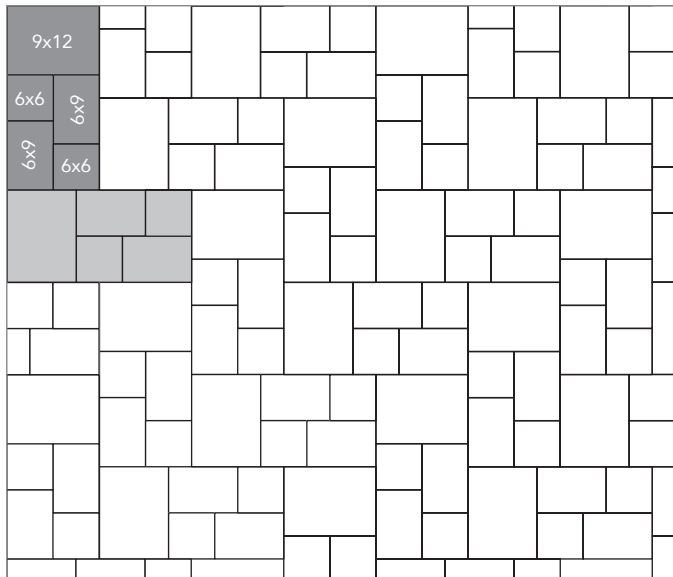

SIERRA COLLECTION
PAVER PATTERNS

Grey shaded area in patterns indicate repeating pattern.

3 Piece Pattern #1

60% 9x12, 30% 6x9 and 10% 6x6

3 Piece Pattern #2

50% 12x18, 33% 12x12 and 17% 6x12

3 Piece Pattern #3

38% 9x12, 38% 6x9 and 24% 6x6

3 Piece Pattern #4

40% 12x12, 40% 6x12 and 20% 6x6

NAME	UNITS/PALLET	SQ. FT./PALLET
6x6	448	108
6x9	280	100
6x12	224	108
9x12	160	115
12x12	128	122
12x18	64	92

Grey shaded area in patterns indicate repeating pattern.

3 Piece Pattern #5

40% 9x12, 20% 6x9 and 40% 6x6

3 Piece Pattern #6

50% 12x12, 38% 6x9 and 12% 6x6

3 Piece Pattern #7

57% 12x12, 29% 6x12 and 14% 6x6

3 Piece Pattern #8

50% 12x18, 33% 12x12 and 17% 6x12

3 Piece Pattern #10

60% 12x18, 20% 12x12 and 20% 6x12

3 Piece Pattern #11

50% 12x18, 33% 12x12 and 17% 6x12

4 Piece Pattern #1

40% 12x12, 20% 6x12, 30% 6x9 and 10% 6x6

NAME	UNITS/PALLET	SQ. FT./PALLET
6x6	448	108
6x9	280	100
6x12	224	108
9x12	160	115
12x12	128	122
12x18	64	92