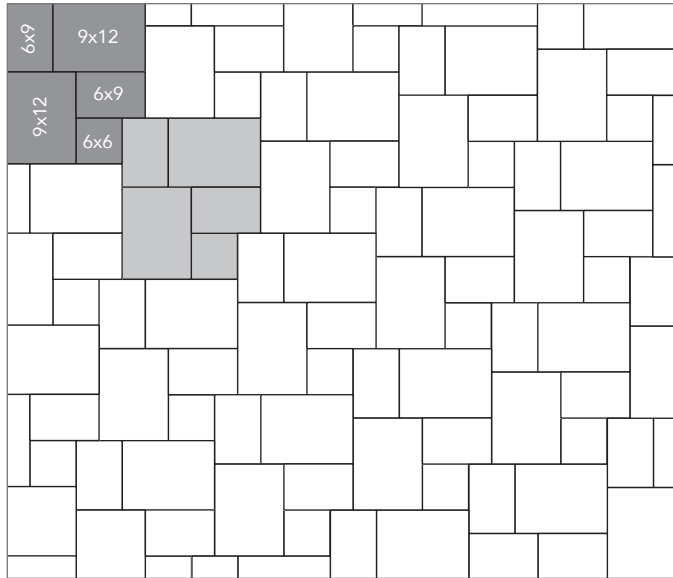

SIERRA COLLECTION
PAVER PATTERNS

Grey shaded area in patterns indicate repeating pattern.

3 Piece Pattern #1

60% 9x12, 30% 6x9 and 10% 6x6

3 Piece Pattern #2

50% 12x18, 33% 12x12 and 17% 6x12

3 Piece Pattern #3

38% 9x12, 38% 6x9 and 24% 6x6

3 Piece Pattern #4

40% 12x12, 40% 6x12 and 20% 6x6

NAME	UNITS/PALLET	SQ. FT./PALLET
6x6	448	108
6x9	280	100
6x12	224	108
9x12	160	115
12x12	128	122
12x18	64	92

Grey shaded area in patterns indicate repeating pattern.

3 Piece Pattern #5

40% 9x12, 20% 6x9 and 40% 6x6

3 Piece Pattern #6

50% 12x12, 38% 6x9 and 12% 6x6

3 Piece Pattern #7

57% 12x12, 29% 6x12 and 14% 6x6

3 Piece Pattern #8

50% 12x18, 33% 12x12 and 17% 6x12

3 Piece Pattern #10

60% 12x18, 20% 12x12 and 20% 6x12

3 Piece Pattern #11

50% 12x18, 33% 12x12 and 17% 6x12

4 Piece Pattern #1

40% 12x12, 20% 6x12, 30% 6x9 and 10% 6x6

NAME	UNITS/PALLET	SQ. FT./PALLET
6x6	448	108
6x9	280	100
6x12	224	108
9x12	160	115
12x12	128	122
12x18	64	92