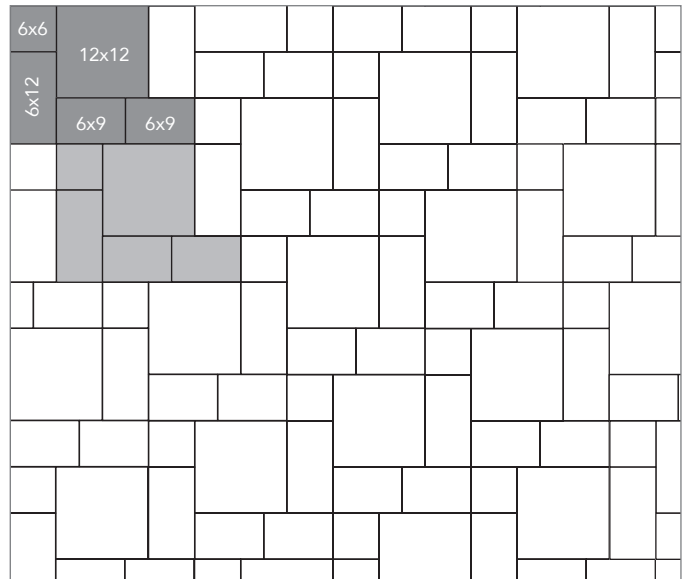

3 Piece Pattern #5

40% 9x12, 20% 6x9 and 40% 6x6

3 Piece Pattern #6

50% 12x12, 38% 6x9 and 12% 6x6

3 Piece Pattern #7

57% 12x12, 29% 6x12 and 14% 6x6

3 Piece Pattern #8

50% 12x18, 33% 12x12 and 17% 6x12

NAME	UNITS/PALLET	SQ. FT./PALLET
6x6	448	108
6x9	280	100
6x12	224	108
9x12	160	115
12x12	128	122
12x18	64	92

Grey shaded area in patterns indicate repeating pattern.

3 Piece Pattern #9

50% 12x18, 33% 12x12 and 17% 6x12

3 Piece Pattern #10

60% 12x18, 20% 12x12 and 20% 6x12

3 Piece Pattern #11

50% 12x18, 33% 12x12 and 17% 6x12

4 Piece Pattern #1

40% 12x12, 20% 6x12, 30% 6x9 and 10% 6x6

NAME	UNITS/PALLET	SQ. FT./PALLET
6x6	448	108
6x9	280	100
6x12	224	108
9x12	160	115
12x12	128	122
12x18	64	92

Grey shaded area in patterns indicate repeating pattern.

4 Piece Pattern #2

40% 12x18, 27% 12x12, 20% 9x12 and 13% 6x12

4 Piece Pattern #3

40% 12x12, 20% 6x12, 30% 6x9 and 10% 6x6

6 Piece Pattern #1

40% 12x18, 13% 12x12, 20% 9x12, 13% 6x12, 10% 6x9 and 4% 6x6