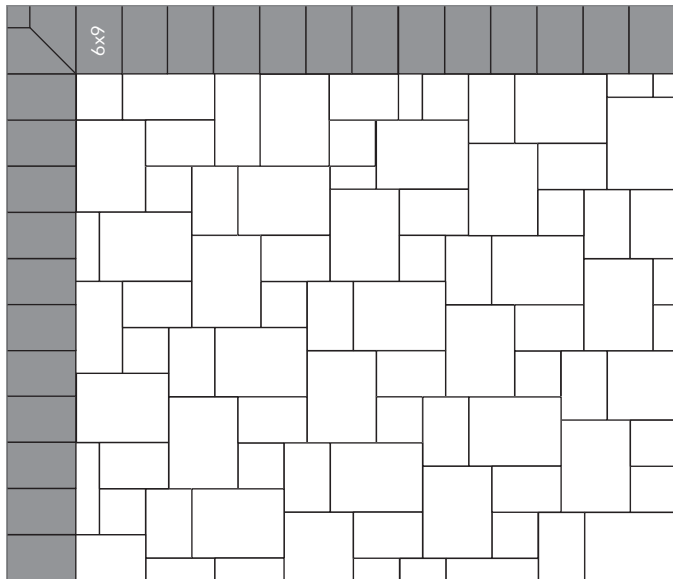

Grey shaded area in patterns indicate repeating pattern.

4 Piece Pattern #2

40% 12x18, 27% 12x12, 20% 9x12 and 13% 6x12

4 Piece Pattern #3

40% 12x12, 20% 6x12, 30% 6x9 and 10% 6x6

6 Piece Pattern #1

40% 12x18, 13% 12x12, 20% 9x12, 13% 6x12, 10% 6x9 and 4% 6x6

6 Piece Pattern #3

34% 12x18, 23% 12x12, 17% 9x12, 11% 6x12, 9% 6x9 and 6% 6x6

90 Degree Herringbone

100% 6x9, 100% 6x12, 100% 9x12 or 100% 12x18

Soldier Course Border

100% 6x9

Sailor Course Border

100% 6x9