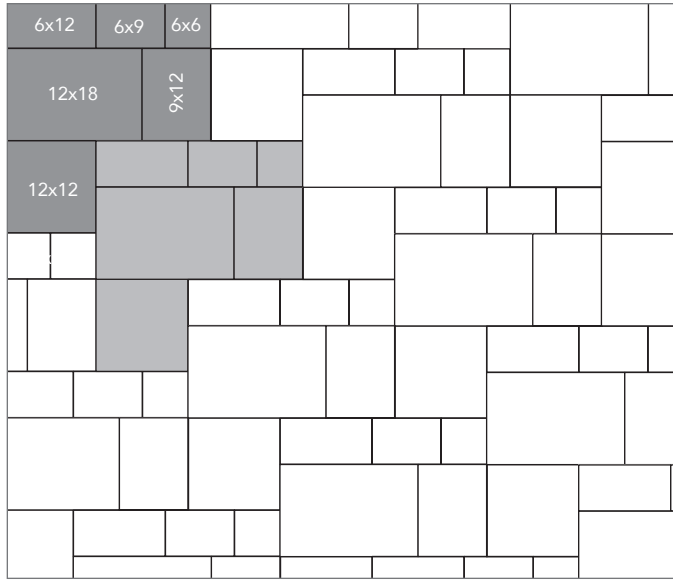

38% 9x12, 38% 6x9 and 24% 6x6

3 Piece Pattern #4

40% 12x12, 40% 6x12 and 20% 6x6

NAME	UNITS/PALLET	SQ. FT./PALLET
6x6	448	108
6x9	280	100
6x12	224	108
9x12	160	115
12x12	128	122
12x18	64	92

Grey shaded area in patterns indicate repeating pattern.

Grey shaded area in patterns indicate repeating pattern.

4 Piece Pattern #2

40% 12x18, 27% 12x12, 20% 9x12 and 13% 6x12

4 Piece Pattern #3

40% 12x12, 20% 6x12, 30% 6x9 and 10% 6x6

6 Piece Pattern #1

40% 12x18, 13% 12x12, 20% 9x12, 13% 6x12, 10% 6x9 and 4% 6x6

6 Piece Pattern #2

32% 12x18, 21% 12x12, 16% 9x12, 10% 6x12, 16% 6x9 and 5% 6x6

NAME	UNITS/PALLET	SQ. FT./PALLET
6x6	448	108
6x9	280	100
6x12	224	108
9x12	160	115
12x12	128	122
12x18	64	92

Grey shaded area in patterns indicate repeating pattern.

6 Piece Pattern #3

34% 12x18, 23% 12x12, 17% 9x12, 11% 6x12, 9% 6x9 and 6% 6x6

90 Degree Herringbone

100% 6x9, 100% 6x12, 100% 9x12 or 100% 12x18

Soldier Course Border

100% 6x9

Sailor Course Border

100% 6x9