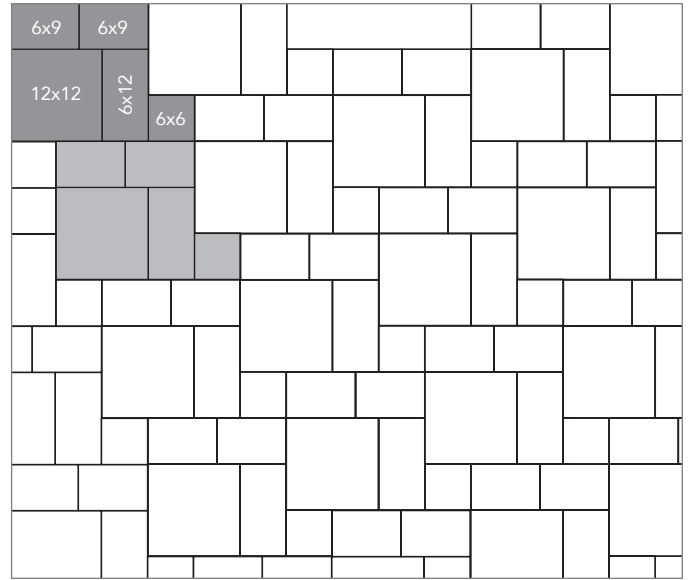

38% 9x12, 38% 6x9 and 24% 6x6

3 Piece Pattern #4

40% 12x12, 40% 6x12 and 20% 6x6

NAME	UNITS/PALLET	SQ. FT./PALLET
6x6	448	108
6x9	280	100
6x12	224	108
9x12	160	115
12x12	128	122
12x18	64	92

Grey shaded area in patterns indicate repeating pattern.

3 Piece Pattern #10

60% 12x18, 20% 12x12 and 20% 6x12

3 Piece Pattern #11

50% 12x18, 33% 12x12 and 17% 6x12

4 Piece Pattern #1

40% 12x12, 20% 6x12, 30% 6x9 and 10% 6x6

NAME	UNITS/PALLET	SQ. FT./PALLET
6x6	448	108
6x9	280	100
6x12	224	108
9x12	160	115
12x12	128	122
12x18	64	92

Grey shaded area in patterns indicate repeating pattern.

4 Piece Pattern #2

40% 12x18, 27% 12x12, 20% 9x12 and 13% 6x12

4 Piece Pattern #3

40% 12x12, 20% 6x12, 30% 6x9 and 10% 6x6

6 Piece Pattern #1

40% 12x18, 13% 12x12, 20% 9x12, 13% 6x12, 10% 6x9 and 4% 6x6

6 Piece Pattern #2

32% 12x18, 21% 12x12, 16% 9x12, 10% 6x12, 16% 6x9 and 5% 6x6

NAME	UNITS/PALLET	SQ. FT./PALLET
6x6	448	108
6x9	280	100
6x12	224	108
9x12	160	115
12x12	128	122
12x18	64	92

Grey shaded area in patterns indicate repeating pattern.