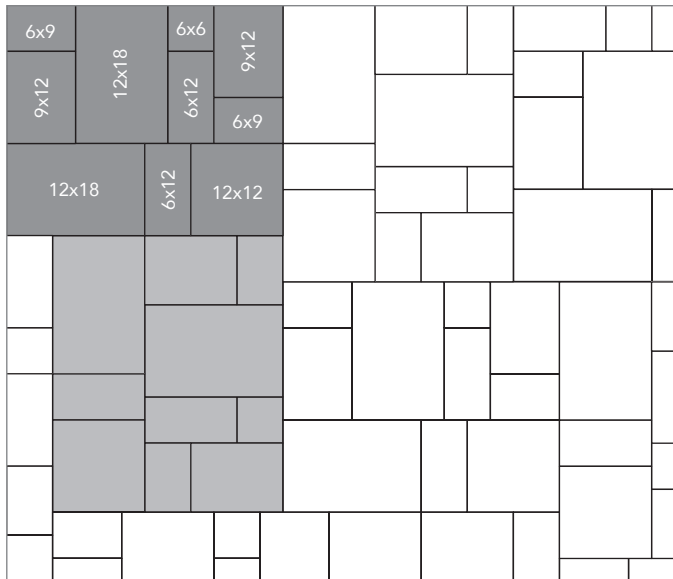

38% 9x12, 38% 6x9 and 24% 6x6

3 Piece Pattern #4

40% 12x12, 40% 6x12 and 20% 6x6

NAME	UNITS/PALLET	SQ. FT./PALLET
6x6	448	108
6x9	280	100
6x12	224	108
9x12	160	115
12x12	128	122
12x18	64	92

Grey shaded area in patterns indicate repeating pattern.

3 Piece Pattern #10

60% 12x18, 20% 12x12 and 20% 6x12

3 Piece Pattern #11

50% 12x18, 33% 12x12 and 17% 6x12

4 Piece Pattern #1

40% 12x12, 20% 6x12, 30% 6x9 and 10% 6x6

NAME	UNITS/PALLET	SQ. FT./PALLET
6x6	448	108
6x9	280	100
6x12	224	108
9x12	160	115
12x12	128	122
12x18	64	92

Grey shaded area in patterns indicate repeating pattern.

4 Piece Pattern #2

40% 12x18, 27% 12x12, 20% 9x12 and 13% 6x12

4 Piece Pattern #3

40% 12x12, 20% 6x12, 30% 6x9 and 10% 6x6

6 Piece Pattern #1

40% 12x18, 13% 12x12, 20% 9x12, 13% 6x12, 10% 6x9 and 4% 6x6

6 Piece Pattern #2

32% 12x18, 21% 12x12, 16% 9x12, 10% 6x12, 16% 6x9 and 5% 6x6

NAME	UNITS/PALLET	SQ. FT./PALLET
6x6	448	108
6x9	280	100
6x12	224	108
9x12	160	115
12x12	128	122
12x18	64	92

Grey shaded area in patterns indicate repeating pattern.