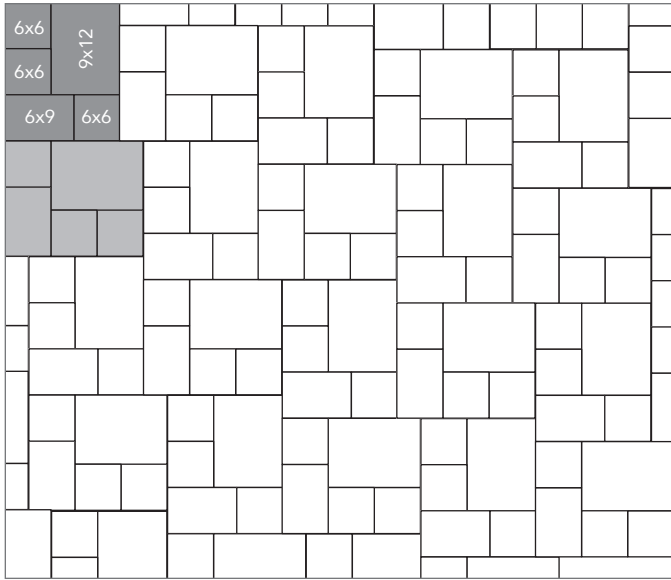

SIERRA COLLECTION
PAVER PATTERNS

Grey shaded area in patterns indicate repeating pattern.

3 Piece Pattern #1

60% 9x12, 30% 6x9 and 10% 6x6

3 Piece Pattern #2

50% 12x18, 33% 12x12 and 17% 6x12

3 Piece Pattern #3

38% 9x12, 38% 6x9 and 24% 6x6

3 Piece Pattern #4

40% 12x12, 40% 6x12 and 20% 6x6

NAME	UNITS/PALLET	SQ. FT./PALLET
6x6	448	108
6x9	280	100
6x12	224	108
9x12	160	115
12x12	128	122
12x18	64	92

Grey shaded area in patterns indicate repeating pattern.

3 Piece Pattern #5

40% 9x12, 20% 6x9 and 40% 6x6

3 Piece Pattern #6

50% 12x12, 38% 6x9 and 12% 6x6

3 Piece Pattern #7

57% 12x12, 29% 6x12 and 14% 6x6

3 Piece Pattern #8

50% 12x18, 33% 12x12 and 17% 6x12

3 Piece Pattern #10

60% 12x18, 20% 12x12 and 20% 6x12

3 Piece Pattern #11

50% 12x18, 33% 12x12 and 17% 6x12

4 Piece Pattern #1

40% 12x12, 20% 6x12, 30% 6x9 and 10% 6x6

NAME	UNITS/PALLET	SQ. FT./PALLET
6x6	448	108
6x9	280	100
6x12	224	108
9x12	160	115
12x12	128	122
12x18	64	92