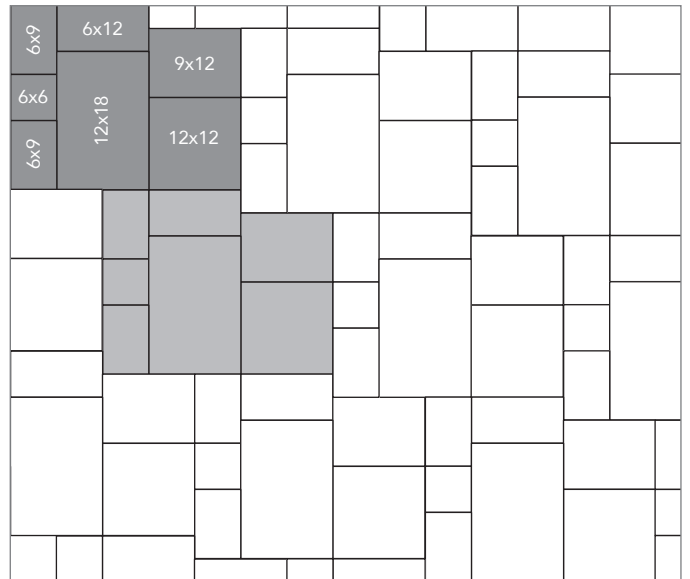

3 Piece Pattern #5

40% 9x12, 20% 6x9 and 40% 6x6

3 Piece Pattern #6

50% 12x12, 38% 6x9 and 12% 6x6

3 Piece Pattern #7

57% 12x12, 29% 6x12 and 14% 6x6

3 Piece Pattern #8

50% 12x18, 33% 12x12 and 17% 6x12

3 Piece Pattern #10

60% 12x18, 20% 12x12 and 20% 6x12

3 Piece Pattern #11

50% 12x18, 33% 12x12 and 17% 6x12

4 Piece Pattern #1

40% 12x12, 20% 6x12, 30% 6x9 and 10% 6x6

NAME	UNITS/PALLET	SQ. FT./PALLET
6x6	448	108
6x9	280	100
6x12	224	108
9x12	160	115
12x12	128	122
12x18	64	92

Grey shaded area in patterns indicate repeating pattern.

4 Piece Pattern #2

40% 12x18, 27% 12x12, 20% 9x12 and 13% 6x12

4 Piece Pattern #3

40% 12x12, 20% 6x12, 30% 6x9 and 10% 6x6

6 Piece Pattern #1

40% 12x18, 13% 12x12, 20% 9x12, 13% 6x12, 10% 6x9 and 4% 6x6

6 Piece Pattern #2

32% 12x18, 21% 12x12, 16% 9x12, 10% 6x12, 16% 6x9 and 5% 6x6

NAME	UNITS/PALLET	SQ. FT./PALLET
6x6	448	108
6x9	280	100
6x12	224	108
9x12	160	115
12x12	128	122
12x18	64	92

Grey shaded area in patterns indicate repeating pattern.