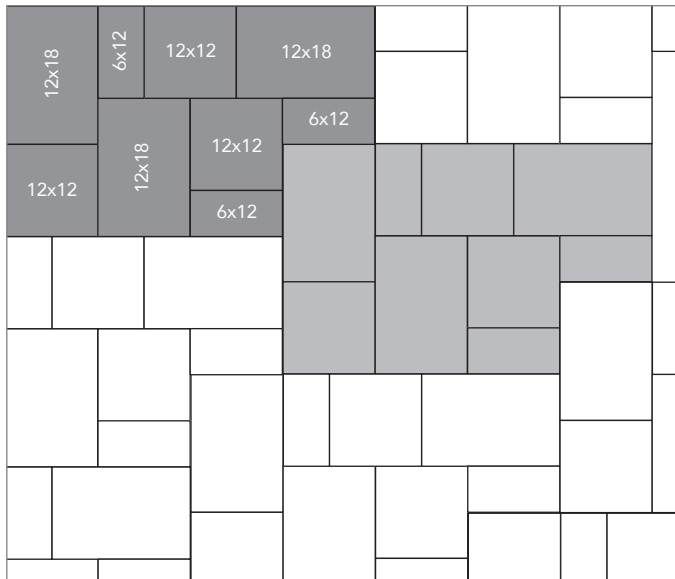

38% 9x12, 38% 6x9 and 24% 6x6

3 Piece Pattern #4

40% 12x12, 40% 6x12 and 20% 6x6

NAME	UNITS/PALLET	SQ. FT./PALLET
6x6	448	108
6x9	280	100
6x12	224	108
9x12	160	115
12x12	128	122
12x18	64	92

Grey shaded area in patterns indicate repeating pattern.

3 Piece Pattern #5

40% 9x12, 20% 6x9 and 40% 6x6

3 Piece Pattern #6

50% 12x12, 38% 6x9 and 12% 6x6

3 Piece Pattern #7

57% 12x12, 29% 6x12 and 14% 6x6

3 Piece Pattern #8

50% 12x18, 33% 12x12 and 17% 6x12

NAME	UNITS/PALLET	SQ. FT./PALLET
6x6	448	108
6x9	280	100
6x12	224	108
9x12	160	115
12x12	128	122
12x18	64	92

Grey shaded area in patterns indicate repeating pattern.

3 Piece Pattern #9

50% 12x18, 33% 12x12 and 17% 6x12

3 Piece Pattern #10

60% 12x18, 20% 12x12 and 20% 6x12

3 Piece Pattern #11

50% 12x18, 33% 12x12 and 17% 6x12

4 Piece Pattern #1

40% 12x12, 20% 6x12, 30% 6x9 and 10% 6x6

NAME	UNITS/PALLET	SQ. FT./PALLET
6x6	448	108
6x9	280	100
6x12	224	108
9x12	160	115
12x12	128	122
12x18	64	92