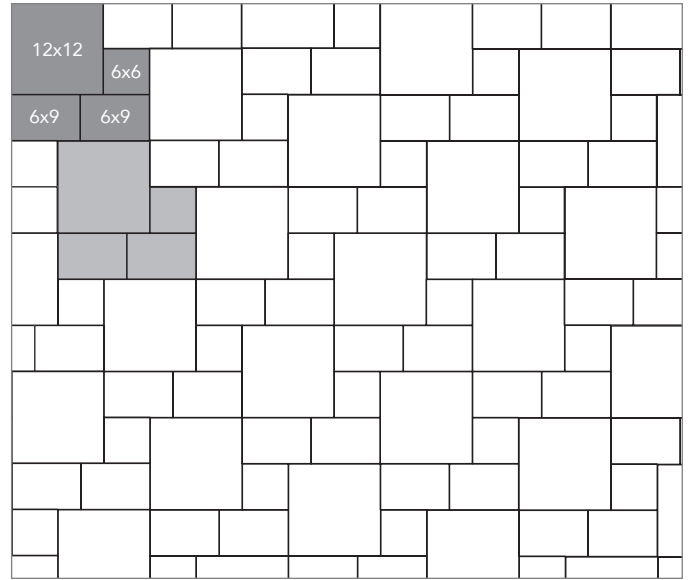

SIERRA COLLECTION
PAVER PATTERNS

Grey shaded area in patterns indicate repeating pattern.

3 Piece Pattern #1

60% 9x12, 30% 6x9 and 10% 6x6

3 Piece Pattern #2

50% 12x18, 33% 12x12 and 17% 6x12

3 Piece Pattern #3

38% 9x12, 38% 6x9 and 24% 6x6

3 Piece Pattern #4

40% 12x12, 40% 6x12 and 20% 6x6

NAME	UNITS/PALLET	SQ. FT./PALLET
6x6	448	108
6x9	280	100
6x12	224	108
9x12	160	115
12x12	128	122
12x18	64	92

Grey shaded area in patterns indicate repeating pattern.

3 Piece Pattern #5

40% 9x12, 20% 6x9 and 40% 6x6

3 Piece Pattern #6

50% 12x12, 38% 6x9 and 12% 6x6

3 Piece Pattern #7

57% 12x12, 29% 6x12 and 14% 6x6

3 Piece Pattern #8

50% 12x18, 33% 12x12 and 17% 6x12

3 Piece Pattern #10

60% 12x18, 20% 12x12 and 20% 6x12

3 Piece Pattern #11

50% 12x18, 33% 12x12 and 17% 6x12

4 Piece Pattern #1

40% 12x12, 20% 6x12, 30% 6x9 and 10% 6x6

NAME	UNITS/PALLET	SQ. FT./PALLET
6x6	448	108
6x9	280	100
6x12	224	108
9x12	160	115
12x12	128	122
12x18	64	92