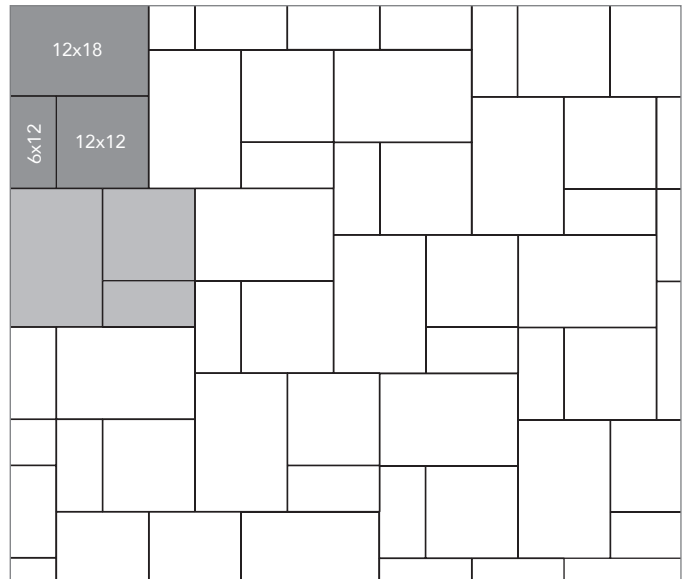

SIERRA COLLECTION
PAVER PATTERNS

Grey shaded area in patterns indicate repeating pattern.

3 Piece Pattern #1

60% 9x12, 30% 6x9 and 10% 6x6

3 Piece Pattern #2

50% 12x18, 33% 12x12 and 17% 6x12

3 Piece Pattern #3

38% 9x12, 38% 6x9 and 24% 6x6

3 Piece Pattern #4

40% 12x12, 40% 6x12 and 20% 6x6

NAME	UNITS/PALLET	SQ. FT./PALLET
6x6	448	108
6x9	280	100
6x12	224	108
9x12	160	115
12x12	128	122
12x18	64	92

Grey shaded area in patterns indicate repeating pattern.

3 Piece Pattern #5

40% 9x12, 20% 6x9 and 40% 6x6

3 Piece Pattern #6

50% 12x12, 38% 6x9 and 12% 6x6

3 Piece Pattern #7

57% 12x12, 29% 6x12 and 14% 6x6

3 Piece Pattern #8

50% 12x18, 33% 12x12 and 17% 6x12

NAME	UNITS/PALLET	SQ. FT./PALLET
6x6	448	108
6x9	280	100
6x12	224	108
9x12	160	115
12x12	128	122
12x18	64	92

Grey shaded area in patterns indicate repeating pattern.

3 Piece Pattern #9

50% 12x18, 33% 12x12 and 17% 6x12